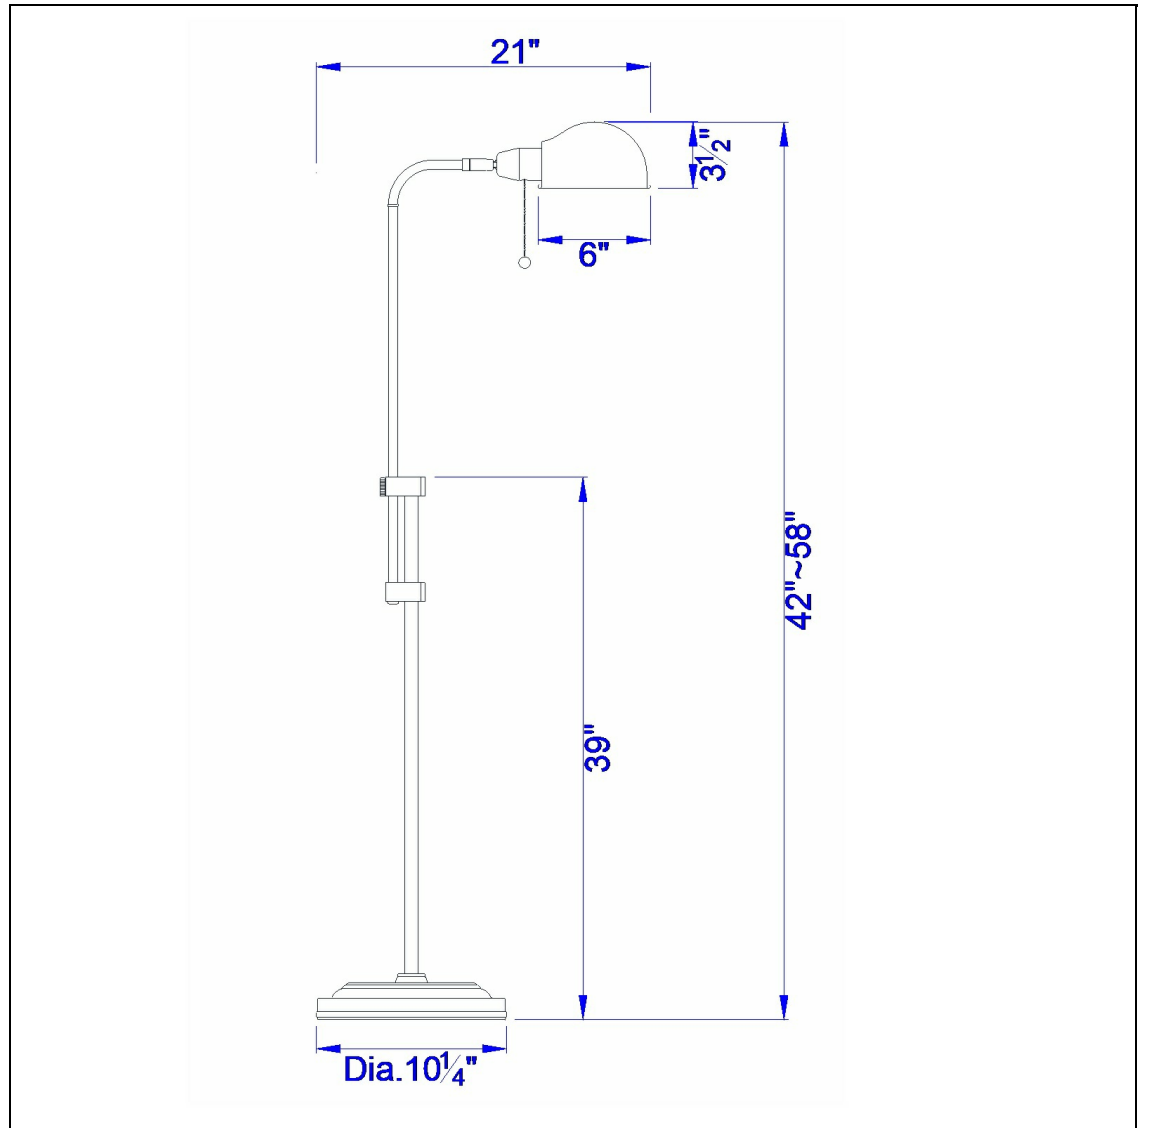

Product No. **BO-2441FL-BS**

Description

60W Croby Pharmacy Floor Lamp
Durable metal construction
Adjustable height
Pull chain switch
Adjustable head
6 Foot cord
Ships in one carton
Ships in one carton
58" Height Metal Floor Lamp in Brushed Steel

Technical Specifications

UPC	020193067284	Shade Top1	5.98
Wattage	60W	Shade Bottom1	5.98
CRI	N/A	Shade Side	3.54
Lumen	N/A	Carton 1 Dimensions	28.50 x 7.30 x 13.00
Switch Type	On/Off	Carton 2 Dimensions	0.00 x 0.00 x 13.00
Bulb Base	E26	Package Dimensions	L: 13.00 W: 7.30 H: 28.50
Number of Lights	1		
Color	Brushed Steel		
Base Color	Brushed Steel		