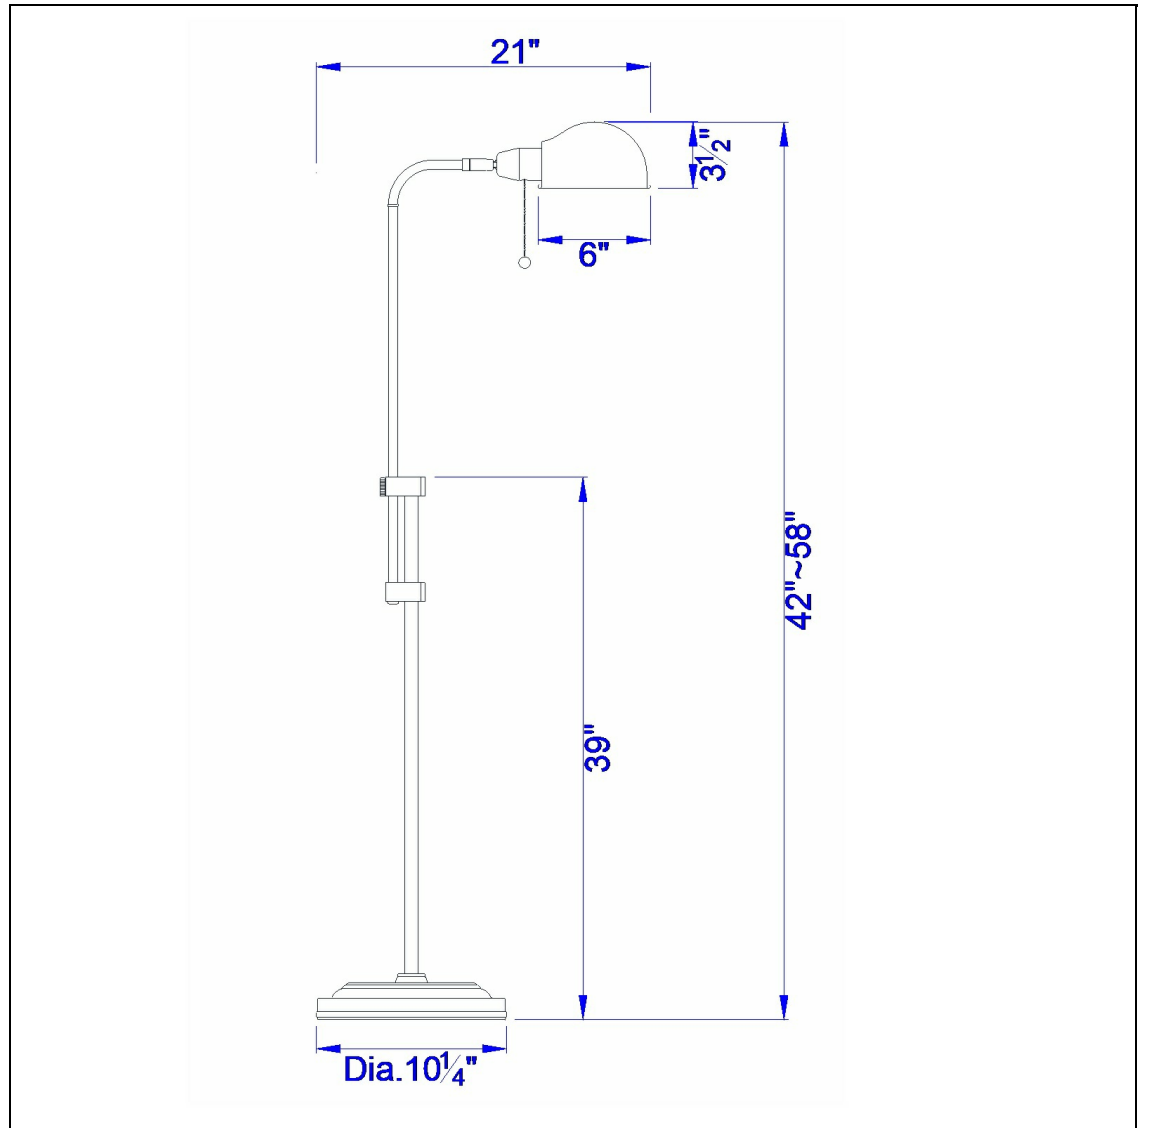

Product No. **BO-2441FL-RU**

Description

60W Croby Pharmacy Floor Lamp  
Durable metal construction  
Adjustable height  
Pull chain switch  
Adjustable head  
6 Foot cord  
Ships in one carton  
Ships in one carton  
58" Height Metal Floor Lamp in Rust

Technical Specifications

<b>UPC</b>	020193067284	<b>Shade Top1</b>	5.98
<b>Wattage</b>	60W	<b>Shade Bottom1</b>	5.98
<b>CRI</b>	N/A	<b>Shade Side</b>	3.54
<b>Lumen</b>	N/A	<b>Carton 1 Dimensions</b>	28.50 x 15.50 x 13.00
<b>Switch Type</b>	On/Off	<b>Carton 2 Dimensions</b>	0.00 x 0.00 x 13.00
<b>Bulb Base</b>	E26	<b>Package Dimensions</b>	L: 13.00 W: 15.50 H: 28.50
<b>Number of Lights</b>	1		
<b>Color</b>	Rust		
<b>Base Color</b>	Rust		