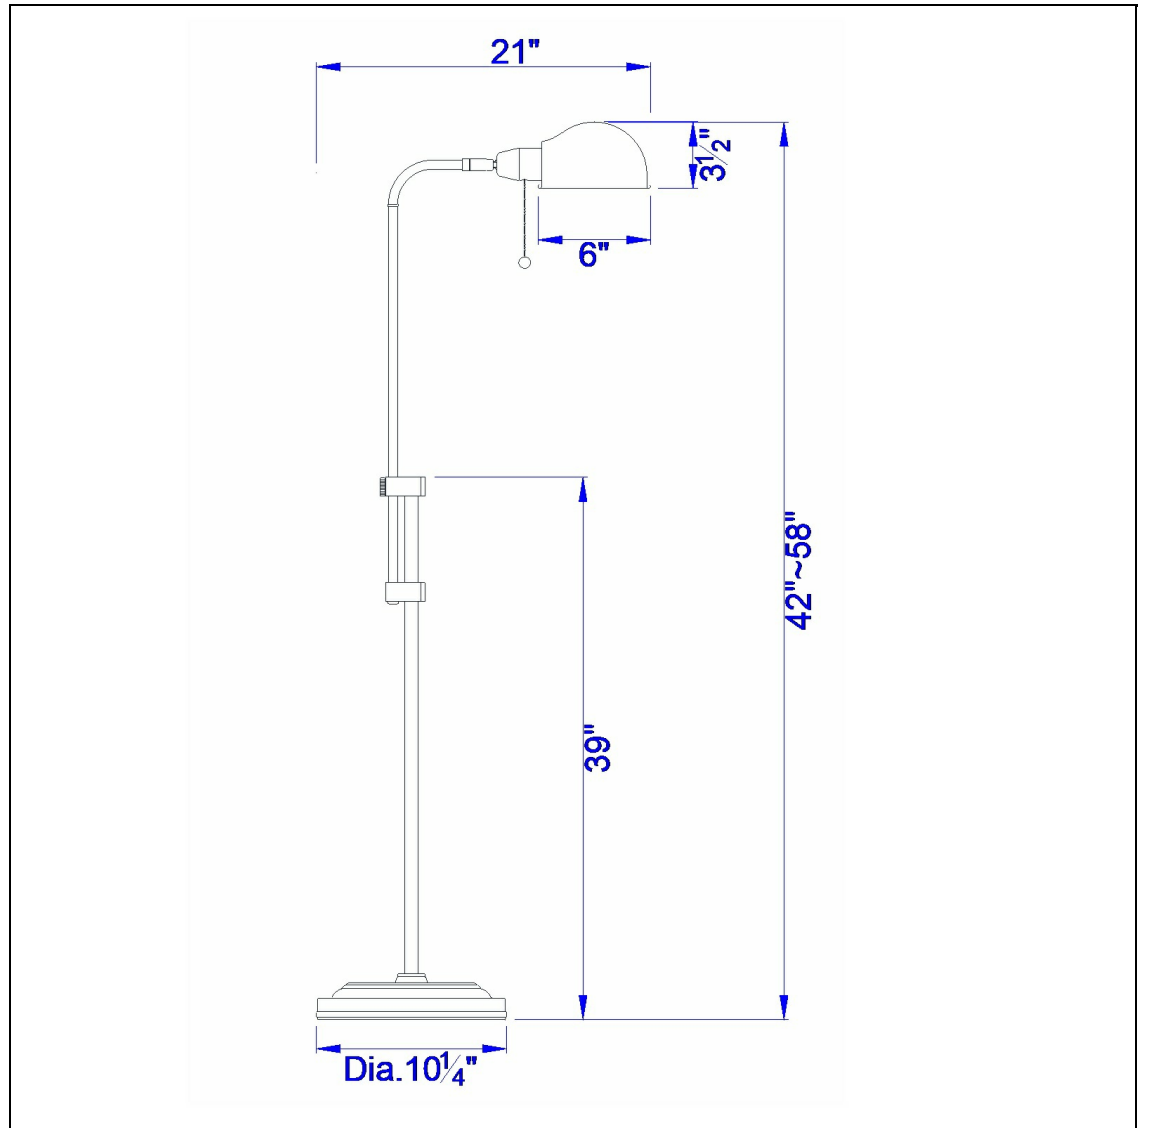

Product No. **BO-2441FL-RU**

Description

60W Croby Pharmacy Floor Lamp
Durable metal construction
Adjustable height
Pull chain switch
Adjustable head
6 Foot cord
Ships in one carton
Ships in one carton
58" Height Metal Floor Lamp in Rust

Technical Specifications

UPC	020193067284	Shade Top1	5.98
Wattage	60W	Shade Bottom1	5.98
CRI	N/A	Shade Side	3.54
Lumen	N/A	Carton 1 Dimensions	28.50 x 15.50 x 13.00
Switch Type	On/Off	Carton 2 Dimensions	0.00 x 0.00 x 13.00
Bulb Base	E26	Package Dimensions	L: 13.00 W: 15.50 H: 28.50
Number of Lights	1		
Color	Rust		
Base Color	Rust		