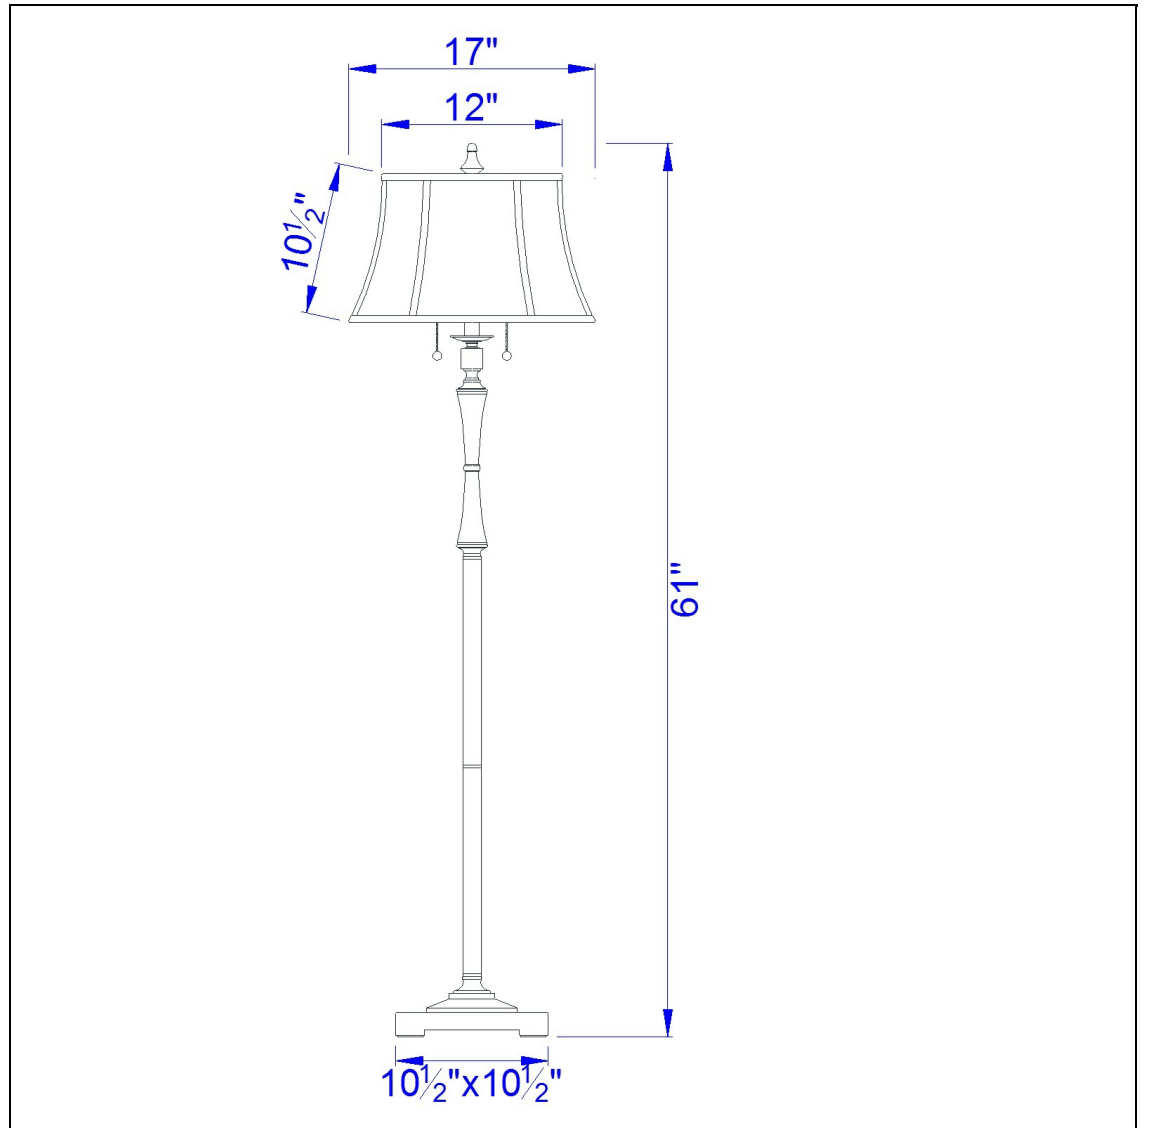

Product No. **BO-2443FL**

Description

60W X 2 Madison Club Floor Lamp  
Durable metal construction  
Double bulb socket  
Pull chain switch  
Includes fabric spider type shade  
6 Foot cord  
Ships in one carton  
Ships in one carton  
61" Height Metal Floor Lamp in Oil Rubbed Bronze

Technical Specifications

<b>UPC</b>	020193067284	<b>Shade Top1</b>	12.50
<b>Wattage</b>	60WX2	<b>Shade Bottom1</b>	17.00
<b>CRI</b>	N/A	<b>Shade Side</b>	10.50
<b>Lumen</b>	N/A	<b>Carton 1 Dimensions</b>	16.80 x 18.00 x 18.50
<b>Switch Type</b>	On/Off	<b>Carton 2 Dimensions</b>	0.00 x 0.00 x 18.50
<b>Bulb Base</b>	E26	<b>Package Dimensions</b>	L: 18.50 W: 18.00 H: 16.80
<b>Number of Lights</b>	2		
<b>Color</b>	Oil Rubbed Bronze		
<b>Base Color</b>	Oil Rubbed Bronze		