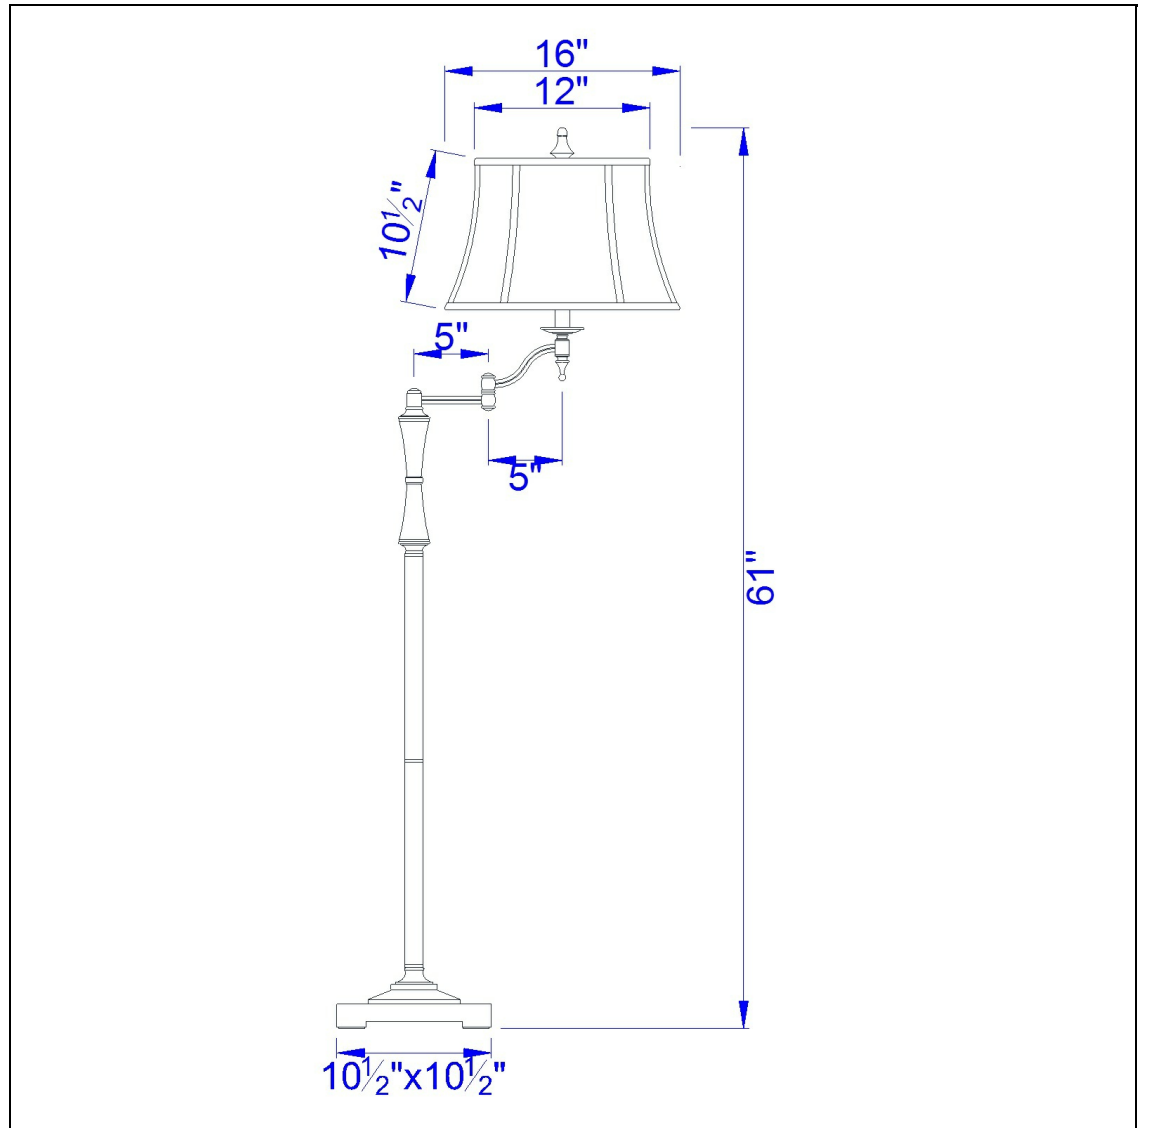

Product No. **BO-2443SWFL**

Description

150W 3 Way Madison Swing Arm Fl Lp  
Durable metal construction  
Three way bulb for optimal control of light  
Includes fabric spyder type shade  
Fully functional swing arm  
6 Foot cord  
Ships in one carton  
Ships in one carton  
61" Height Metal Floor Lamp in Oil Rubbed Bronze

Technical Specifications

<b>UPC</b>	020193067284	<b>Shade Top1</b>	12.00
<b>Wattage</b>	150W	<b>Shade Bottom1</b>	16.00
<b>CRI</b>	N/A	<b>Shade Side</b>	10.50
<b>Lumen</b>	N/A	<b>Carton 1 Dimensions</b>	17.50 x 17.50 x 17.50
<b>Switch Type</b>	3-Way	<b>Carton 2 Dimensions</b>	0.00 x 0.00 x 17.50
<b>Bulb Base</b>	E26	<b>Package Dimensions</b>	L: 17.50 W: 17.50 H: 17.50
<b>Number of Lights</b>	1		
<b>Color</b>	Oil Rubbed Bronze		
<b>Base Color</b>	Oil Rubbed Bronze		