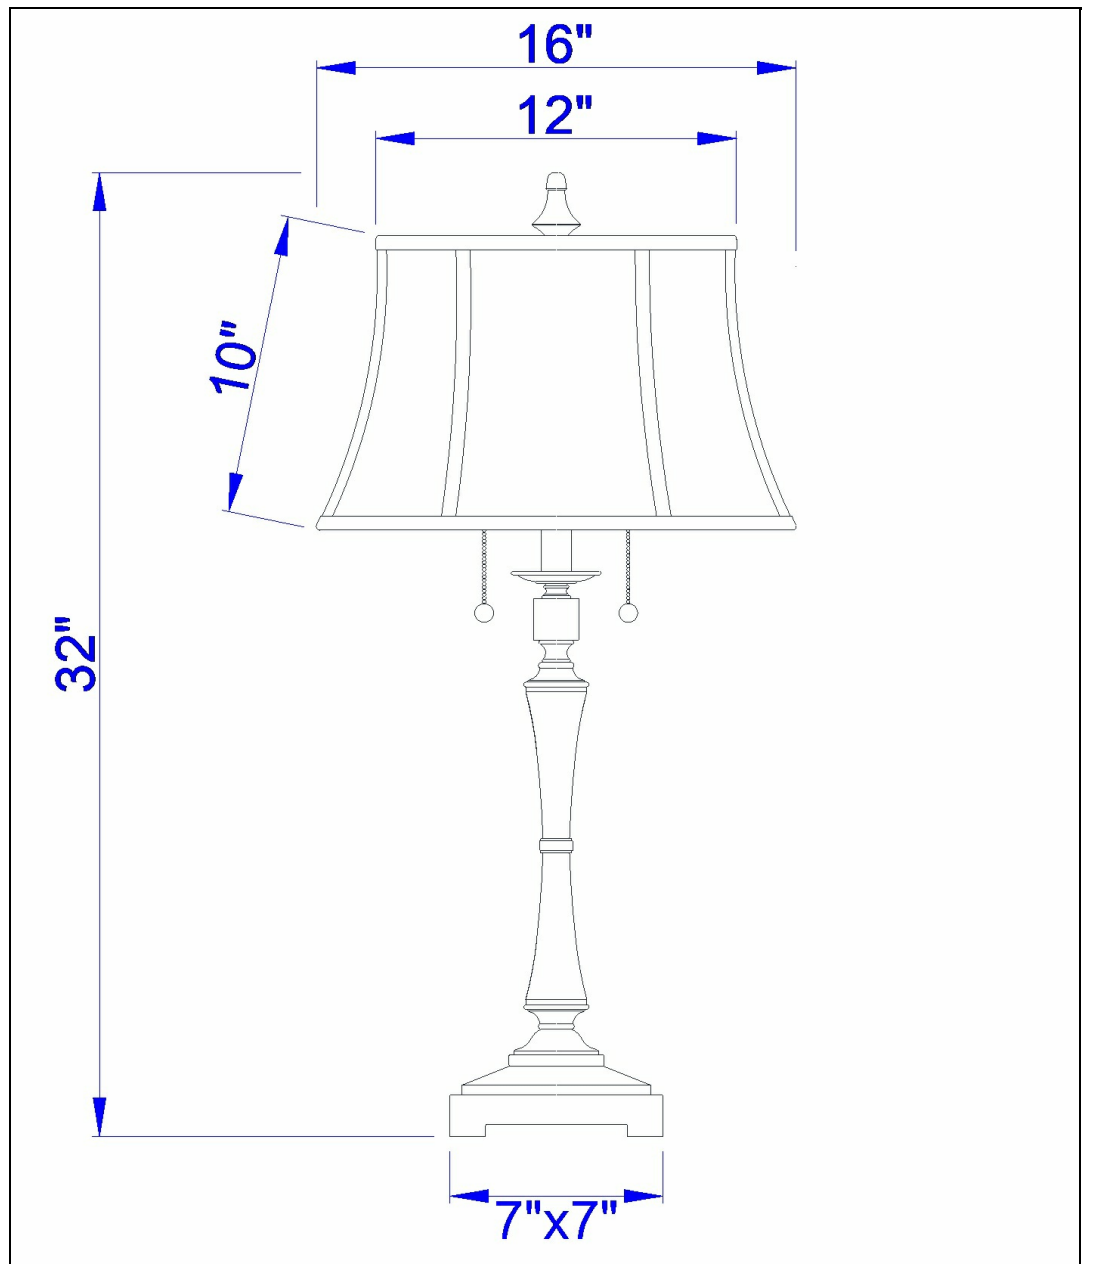

Product No. **BO-2443TB**

Description

60W X 2 Madison Table Lamp
Durable metal construction
Double bulb socket
Pull chain switch
Includes fabric spider type shade
6 Foot cord
Ships in one carton
Ships in one carton
31" Height Metal Table Lamp in Oil Rubbed Bronze

Technical Specifications

UPC	020193067284	Shade Top1	12.00
Wattage	60WX2	Shade Bottom1	16.00
CRI	N/A	Shade Side	10.00
Lumen	N/A	Carton 1 Dimensions	15.80 x 17.50 x 17.50
Switch Type	On/Off	Carton 2 Dimensions	0.00 x 0.00 x 17.50
Bulb Base	E26	Package Dimensions	L: 17.50 W: 17.50 H: 15.80
Number of Lights	2		
Color	Oil Rubbed Bronze		
Base Color	Oil Rubbed Bronze		