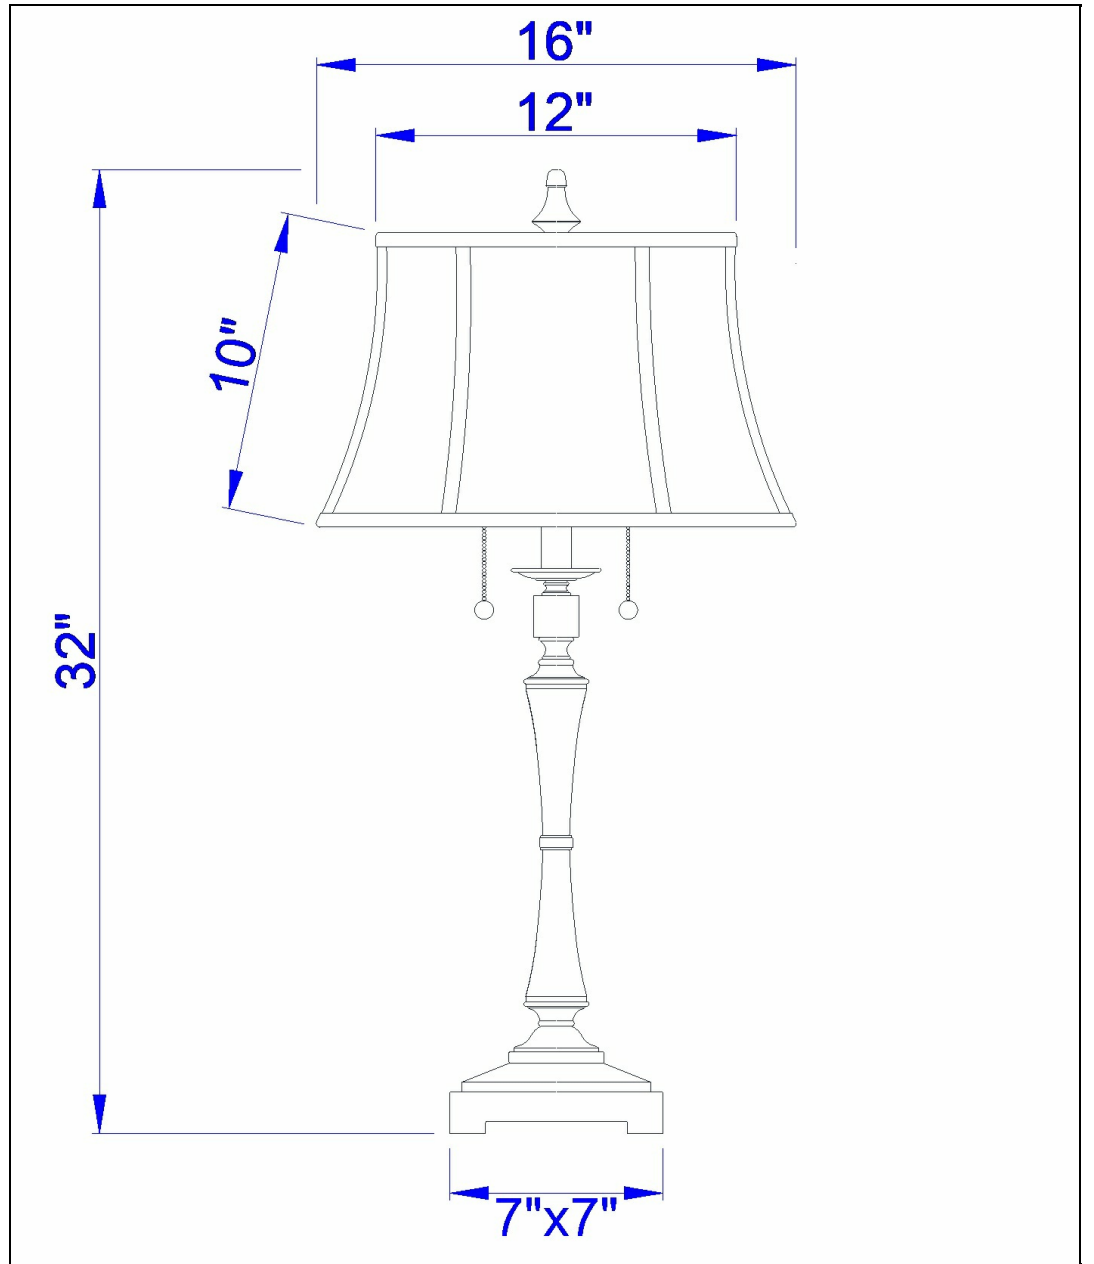

Product No. **BO-2443TB**

Description

60W X 2 Madison Table Lamp
Durable metal construction
Double bulb socket
Pull chain switch
Includes fabric spider type shade
6 Foot cord
Ships in one carton
Ships in one carton
31" Height Metal Table Lamp in Oil Rubbed Bronze

Technical Specifications

UPC	020193067284	Shade Top1	12.00
Wattage	60WX2	Shade Bottom1	16.00
CRI	N/A	Shade Side	10.00
Lumen	N/A	Carton 1 Dimensions	15.80 x 17.50 x 17.50
Switch Type	On/Off	Carton 2 Dimensions	0.00 x 0.00 x 17.50
Bulb Base	E26	Package Dimensions	L: 17.50 W: 17.50 H: 15.80
Number of Lights	2		
Color	Oil Rubbed Bronze		
Base Color	Oil Rubbed Bronze		