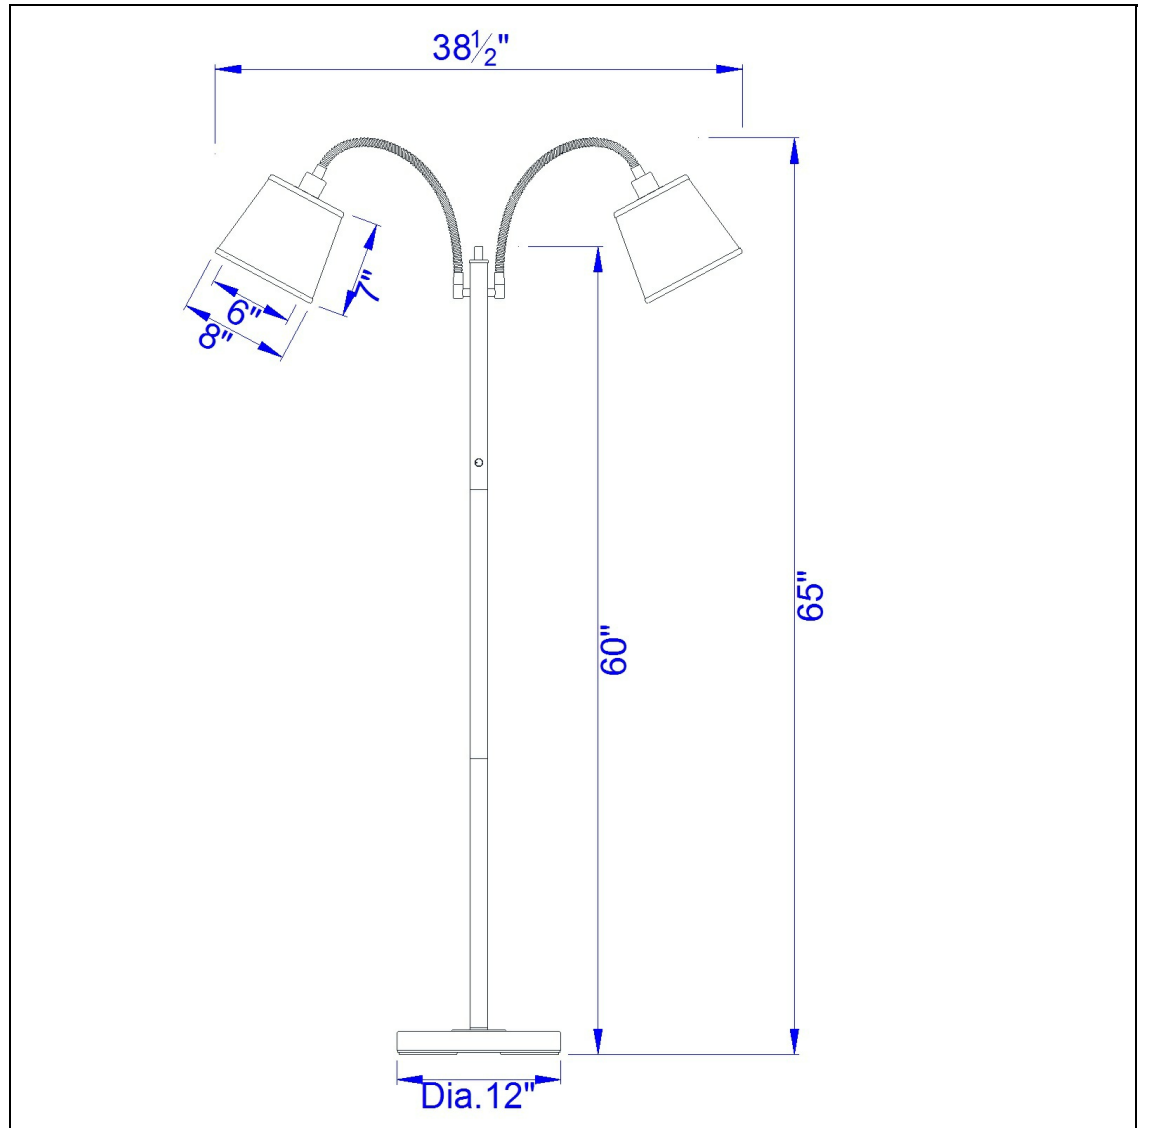

Product No. **BO-2444FL-DB**

Description

40W X 2 Gail Metal Lp W/Goose Neck  
Durable metal construction  
Fully functional double gooseneck  
Uno style shades  
Switch on pole of lamp  
6 Foot cord  
Ships in one carton  
Ships in one carton  
65" Height Metal Floor Lamp in Dark Bronze

Technical Specifications

<b>UPC</b>	020193067284	<b>Shade Top1</b>	6.00
<b>Wattage</b>	40WX2	<b>Shade Bottom1</b>	8.00
<b>CRI</b>	N/A	<b>Shade Side</b>	7.00
<b>Lumen</b>	N/A	<b>Carton 1 Dimensions</b>	25.00 x 8.80 x 15.50
<b>Switch Type</b>	3-Way	<b>Carton 2 Dimensions</b>	0.00 x 0.00 x 15.50
<b>Bulb Base</b>	E26	<b>Package Dimensions</b>	L: 15.50 W: 8.80 H: 25.00
<b>Number of Lights</b>	2		
<b>Color</b>	Dark Bronze		
<b>Base Color</b>	Dark Bronze		