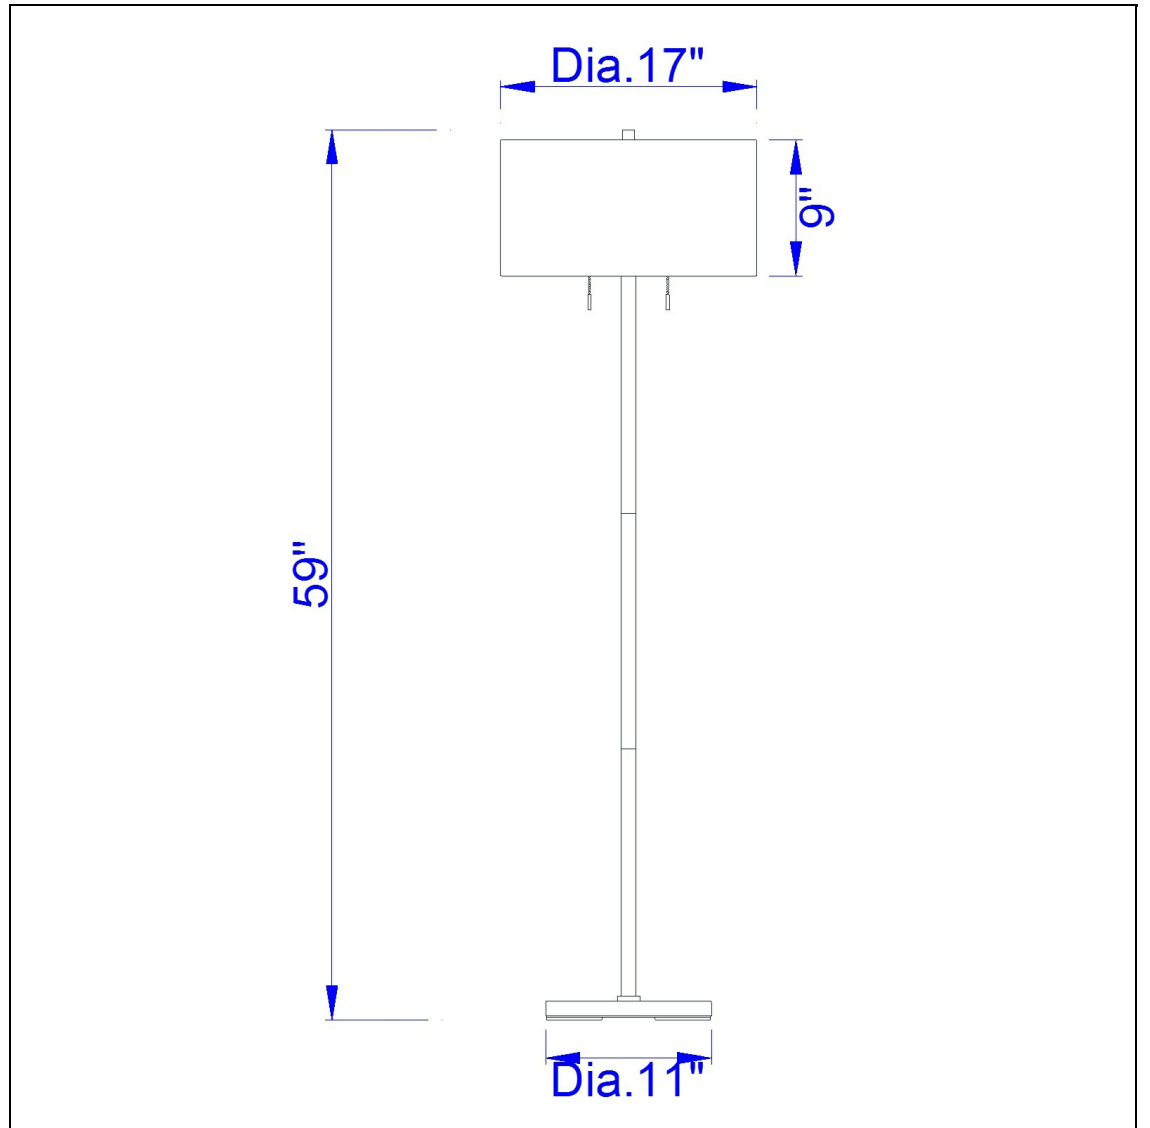

Product No. **BO-2450FL-DB**

Description

60W X 2 Calais Metal Floor Lamp  
Durable metal construction  
Double bulb socket  
Pull chain switch  
Spider type shade  
6 Foot cord  
Ships in one carton  
Ships in one carton  
59" Height Metal Floor Lamp in Dark Bronze

Technical Specifications

<b>UPC</b>	020193067284	<b>Shade Top1</b>	17.00
<b>Wattage</b>	60WX2	<b>Shade Side</b>	9.00
<b>CRI</b>	N/A	<b>Carton 1 Dimensions</b>	16.30 x 18.50 x 18.50
<b>Lumen</b>	N/A	<b>Carton 2 Dimensions</b>	0.00 x 0.00 x 18.50
<b>Switch Type</b>	On/Off	<b>Package Dimensions</b>	L: 18.50 W: 18.50 H: 16.30
<b>Bulb Base</b>	E26		
<b>Number of Lights</b>	2		
<b>Color</b>	Dark Bronze		
<b>Base Color</b>	Dark Bronze		