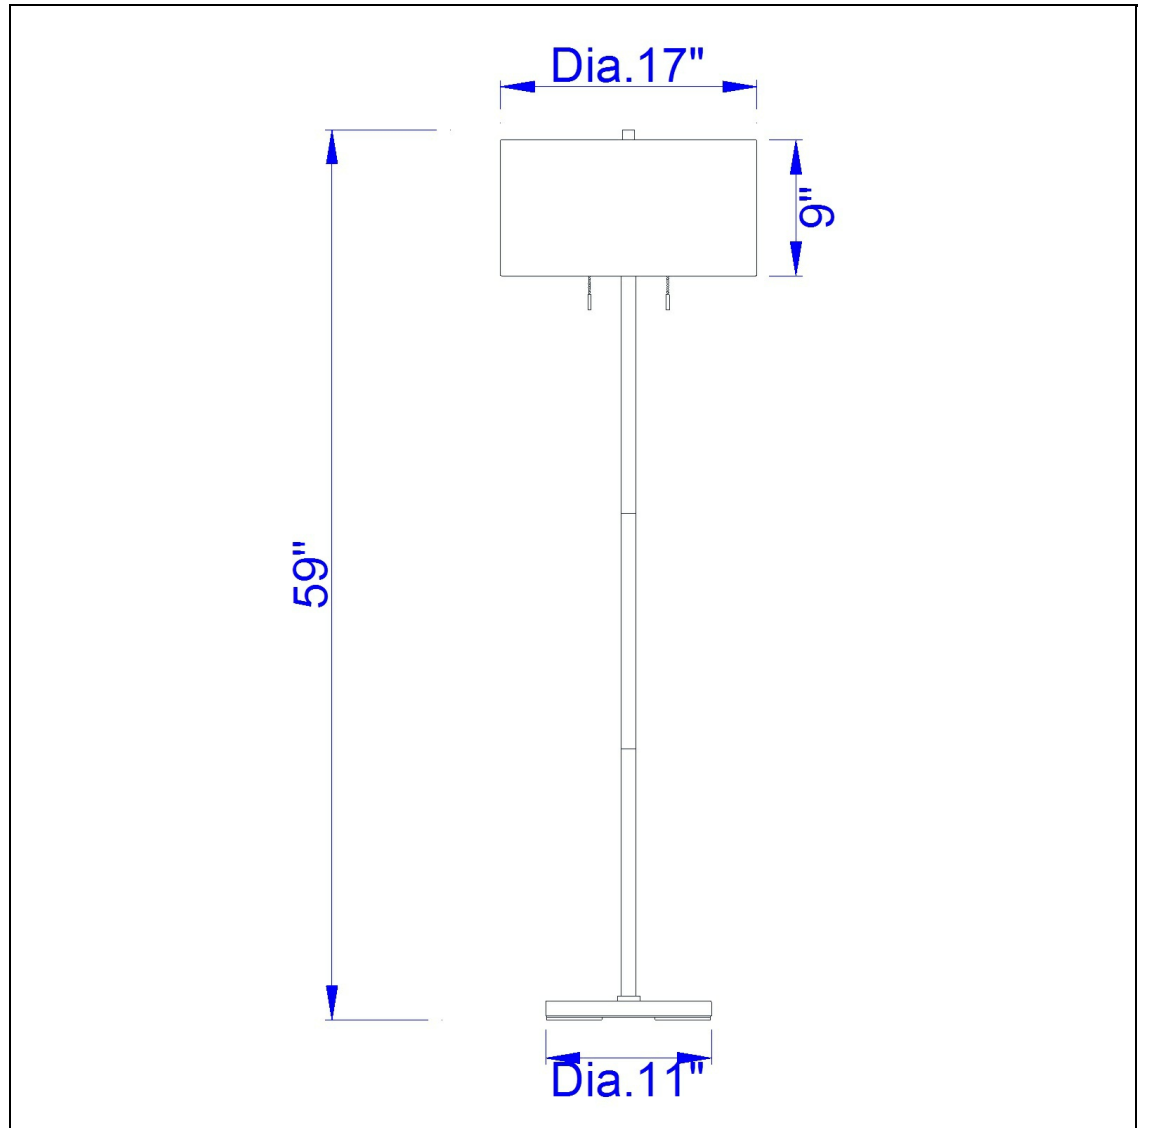

Product No. **BO-2450FL-DB**

Description

60W X 2 Calais Metal Floor Lamp
Durable metal construction
Double bulb socket
Pull chain switch
Spider type shade
6 Foot cord
Ships in one carton
Ships in one carton
59" Height Metal Floor Lamp in Dark Bronze

Technical Specifications

UPC	020193067284	Shade Top1	17.00
Wattage	60WX2	Shade Side	9.00
CRI	N/A	Carton 1 Dimensions	16.30 x 18.50 x 18.50
Lumen	N/A	Carton 2 Dimensions	0.00 x 0.00 x 18.50
Switch Type	On/Off	Package Dimensions	L: 18.50 W: 18.50 H: 16.30
Bulb Base	E26		
Number of Lights	2		
Color	Dark Bronze		
Base Color	Dark Bronze		