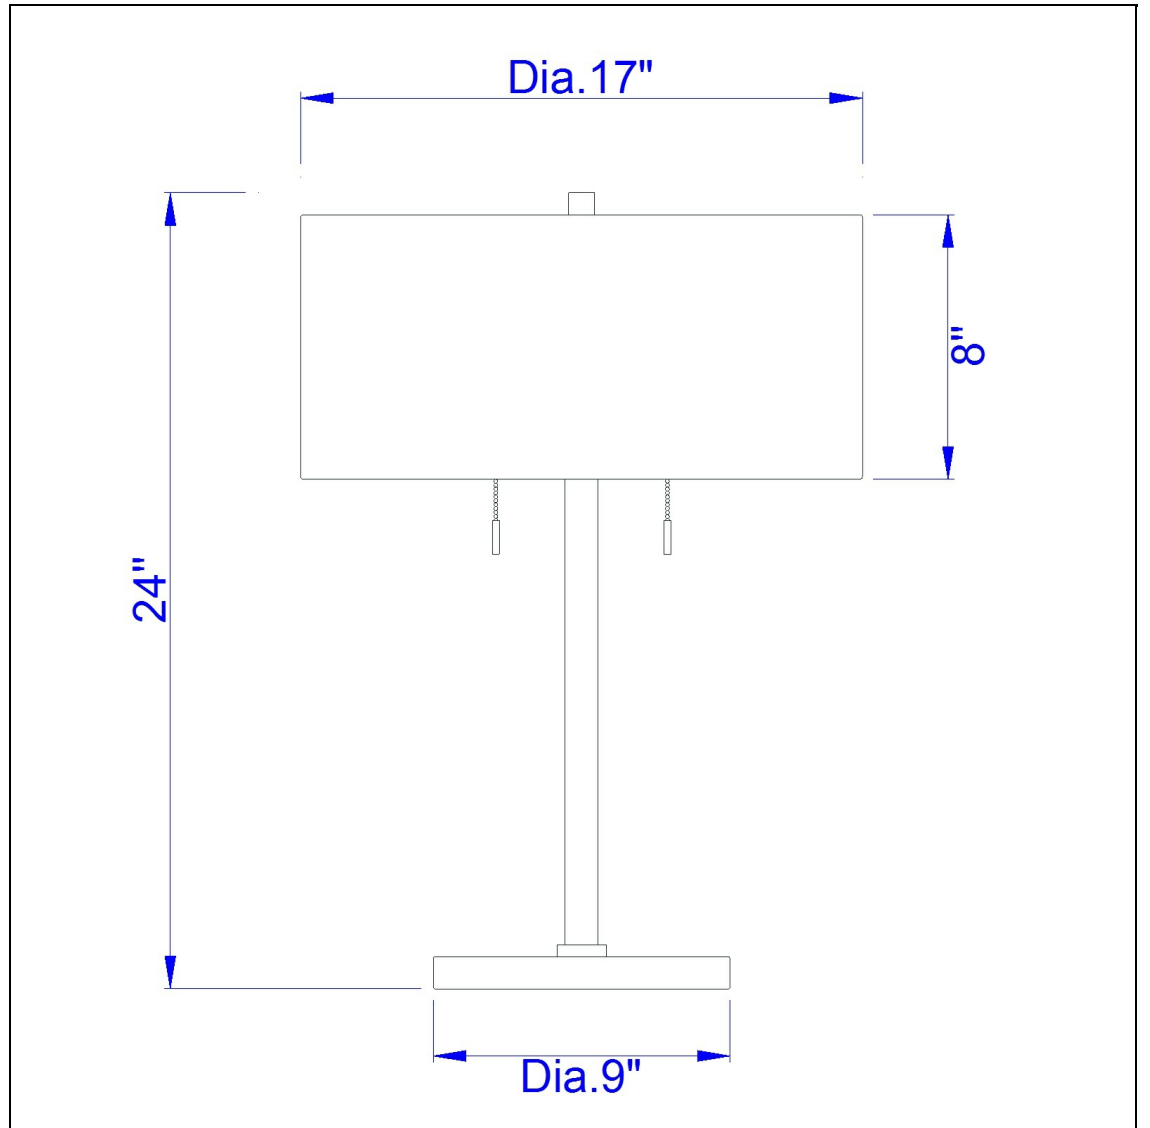

Product No. **BO-2450TB-BS**

Description

60W X 2 Calais Metal Table Lamp
Durable metal construction
Double bulb socket
Pull chain switch
Spider type shade
6 Foot cord
Ships in one carton
Ships in one carton
23.5" Height Metal Table Lamp in Brushed Steel

Technical Specifications

UPC	020193067284	Shade Top1	17.00
Wattage	60WX2	Shade Side	8.00
CRI	N/A	Carton 1 Dimensions	13.80 x 18.50 x 18.50
Lumen	N/A	Carton 2 Dimensions	0.00 x 0.00 x 18.50
Switch Type	On/Off	Package Dimensions	L: 18.50 W: 18.50 H: 13.80
Bulb Base	E26		
Number of Lights	2		
Color	Brushed Steel		
Base Color	Brushed Steel		