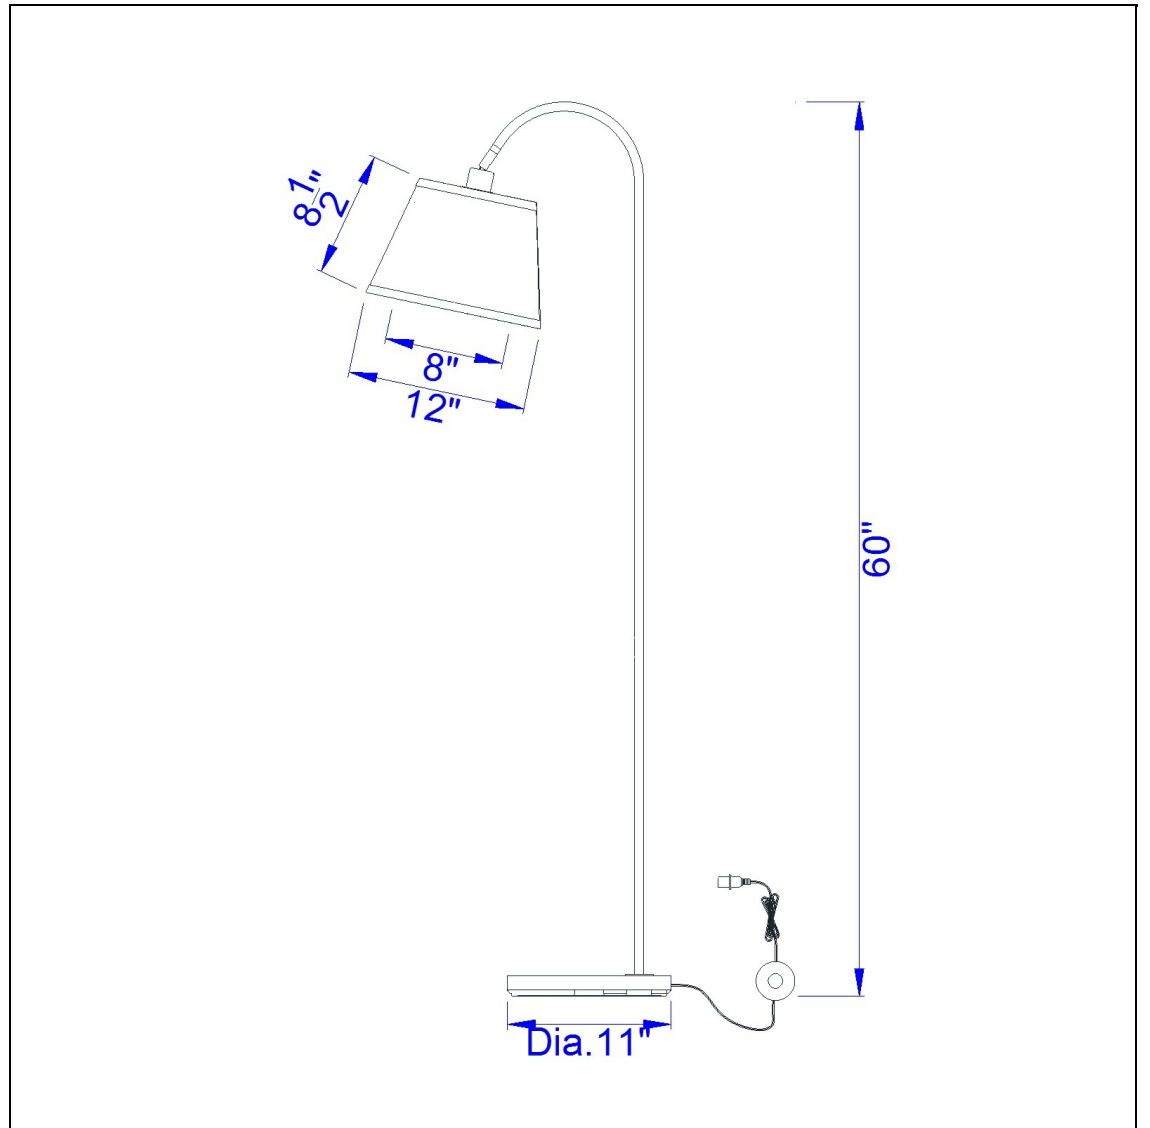

Product No. **BO-2573FL-AB**

Description

60W Covington Metal Floor Lamp
Durable metal construction
Ships in one carton
Little to no assembly required
6 foot power cord
6 foot power cord
60" Height Metal Floor Lamp in Antique Brass

Technical Specifications

UPC	020193067284	Shade Top1	8.00
Wattage	60W	Shade Bottom1	12.00
CRI	N/A	Shade Side	8.50
Lumen	N/A	Carton 1 Dimensions	14.50 x 14.50 x 22.50
Switch Type	On/Off	Carton 2 Dimensions	0.00 x 0.00 x 22.50
Bulb Base	E26	Package Dimensions	L: 22.50 W: 14.50 H: 14.50
Number of Lights	1		
Color	Antique Bronze		
Base Color	Antique Brass		