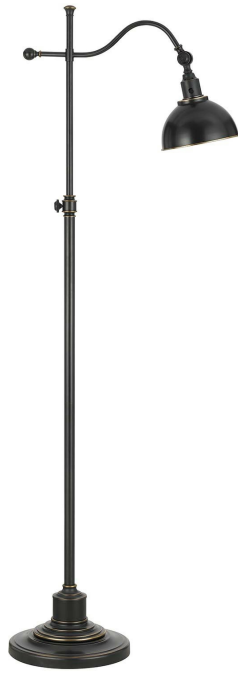

Product No. **BO-2588FL-ORB**

Description

60W FI Lamp W/Adjust Able Pole
Durable metal construction
Ships in one carton
Little to no assembly required
6 foot power cord
6 foot power cord
60" Height Metal Floor Lamp in Oil Rubbed Bronze

Technical Specifications

UPC	020193067284	Shade Top1	7.25
Wattage	60W	Shade Bottom1	7.25
CRI	N/A	Shade Side	4.25
Lumen	N/A	Carton 1 Dimensions	9.30 x 16.00 x 23.50
Switch Type	On/Off	Carton 2 Dimensions	0.00 x 0.00 x 23.50
Bulb Base	E26	Package Dimensions	L: 23.50 W: 16.00 H: 9.30
Number of Lights	1		
Color	Oil Rubbed Bronze		
Base Color	Oil Rubbed Bronze		