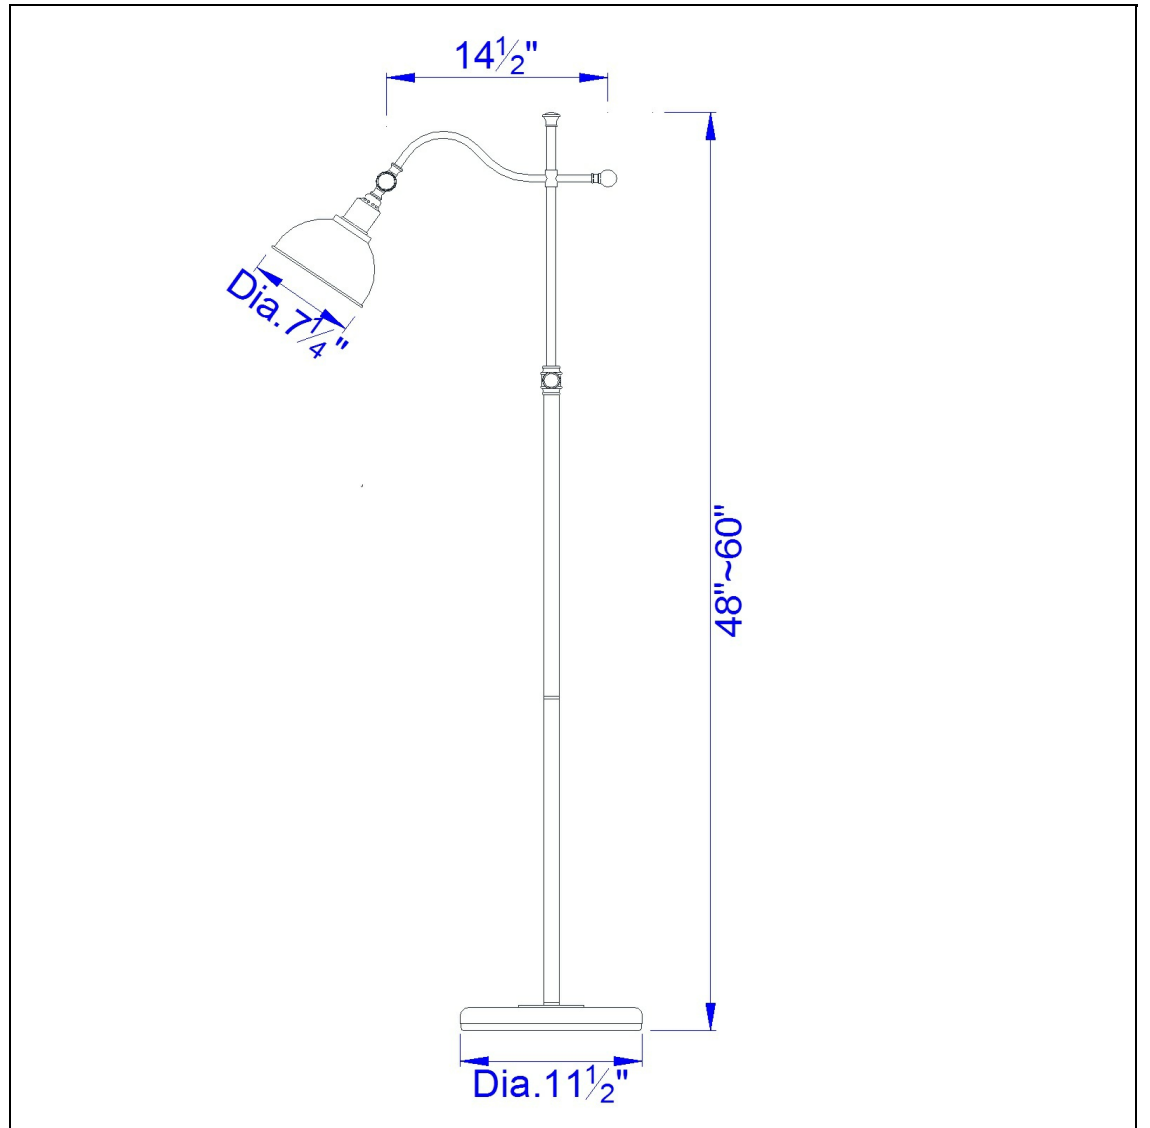

Product No. **BO-2588FL-ORB**

Description

60W FI Lamp W/Adjust Able Pole
Durable metal construction
Ships in one carton
Little to no assembly required
6 foot power cord
6 foot power cord
60" Height Metal Floor Lamp in Oil Rubbed Bronze

Technical Specifications

UPC	020193067284	Shade Top1	7.25
Wattage	60W	Shade Bottom1	7.25
CRI	N/A	Shade Side	4.25
Lumen	N/A	Carton 1 Dimensions	9.30 x 16.00 x 23.50
Switch Type	On/Off	Carton 2 Dimensions	0.00 x 0.00 x 23.50
Bulb Base	E26	Package Dimensions	L: 23.50 W: 16.00 H: 9.30
Number of Lights	1		
Color	Oil Rubbed Bronze		
Base Color	Oil Rubbed Bronze		