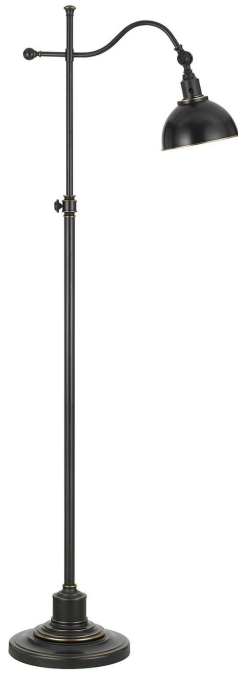

Product No. **BO-2588FL-ORB**

Description

60W FI Lamp W/Adjust Able Pole  
Durable metal construction  
Ships in one carton  
Little to no assembly required  
6 foot power cord  
6 foot power cord  
60" Height Metal Floor Lamp in Oil Rubbed Bronze

Technical Specifications

<b>UPC</b>	020193067284	<b>Shade Top1</b>	7.25
<b>Wattage</b>	60W	<b>Shade Bottom1</b>	7.25
<b>CRI</b>	N/A	<b>Shade Side</b>	4.25
<b>Lumen</b>	N/A	<b>Carton 1 Dimensions</b>	9.30 x 16.00 x 23.50
<b>Switch Type</b>	On/Off	<b>Carton 2 Dimensions</b>	0.00 x 0.00 x 23.50
<b>Bulb Base</b>	E26	<b>Package Dimensions</b>	L: 23.50 W: 16.00 H: 9.30
<b>Number of Lights</b>	1		
<b>Color</b>	Oil Rubbed Bronze		
<b>Base Color</b>	Oil Rubbed Bronze		