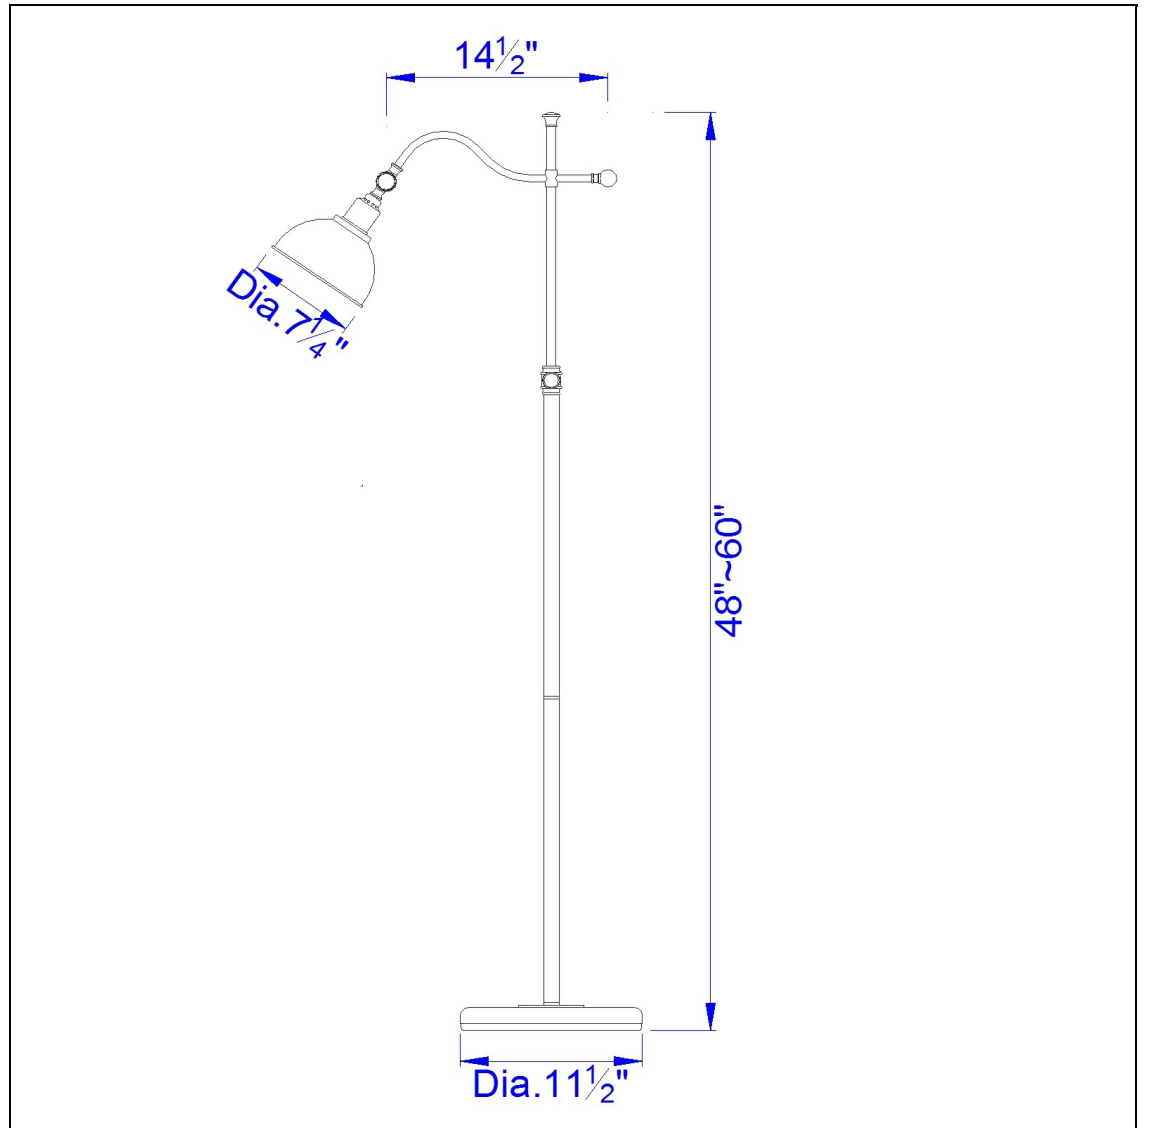

Product No. **BO-2588FL-ORB**

Description

60W FI Lamp W/Adjust Able Pole  
Durable metal construction  
Ships in one carton  
Little to no assembly required  
6 foot power cord  
6 foot power cord  
60" Height Metal Floor Lamp in Oil Rubbed Bronze

Technical Specifications

<b>UPC</b>	020193067284	<b>Shade Top1</b>	7.25
<b>Wattage</b>	60W	<b>Shade Bottom1</b>	7.25
<b>CRI</b>	N/A	<b>Shade Side</b>	4.25
<b>Lumen</b>	N/A	<b>Carton 1 Dimensions</b>	9.30 x 16.00 x 23.50
<b>Switch Type</b>	On/Off	<b>Carton 2 Dimensions</b>	0.00 x 0.00 x 23.50
<b>Bulb Base</b>	E26	<b>Package Dimensions</b>	L: 23.50 W: 16.00 H: 9.30
<b>Number of Lights</b>	1		
<b>Color</b>	Oil Rubbed Bronze		
<b>Base Color</b>	Oil Rubbed Bronze		