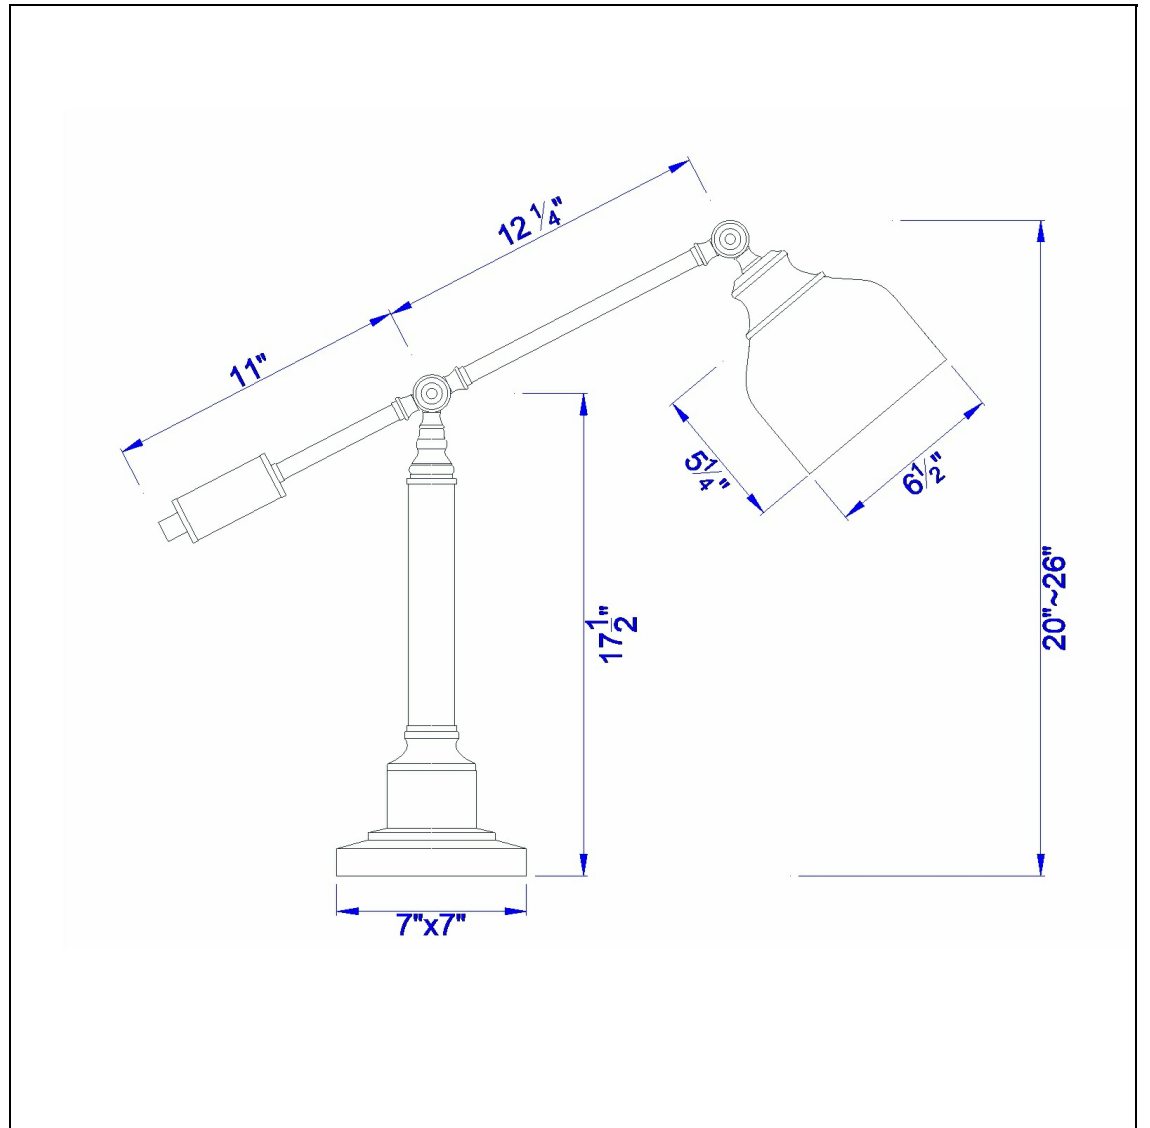

Product No. **BO-2602TB**

Description

60W Metal Desk Lamp W/Gls Shd
Durable metal construction
Ships in one carton
Little to no assembly required
6 foot power cord
6 foot power cord
24.5" Height Metal Desk Lamp in Dark Bronze

Technical Specifications

UPC	020193067284	Shade Top1	6.50
Wattage	60W	Shade Bottom1	6.50
CRI	N/A	Shade Side	6.25
Lumen	N/A	Carton 1 Dimensions	9.00 x 16.30 x 9.00
Switch Type	On/Off	Carton 2 Dimensions	0.00 x 0.00 x 9.00
Bulb Base	E26	Package Dimensions	L: 9.00 W: 16.30 H: 9.00
Number of Lights	1		
Color	Dark Bronze		
Base Color	Dark Bronze		