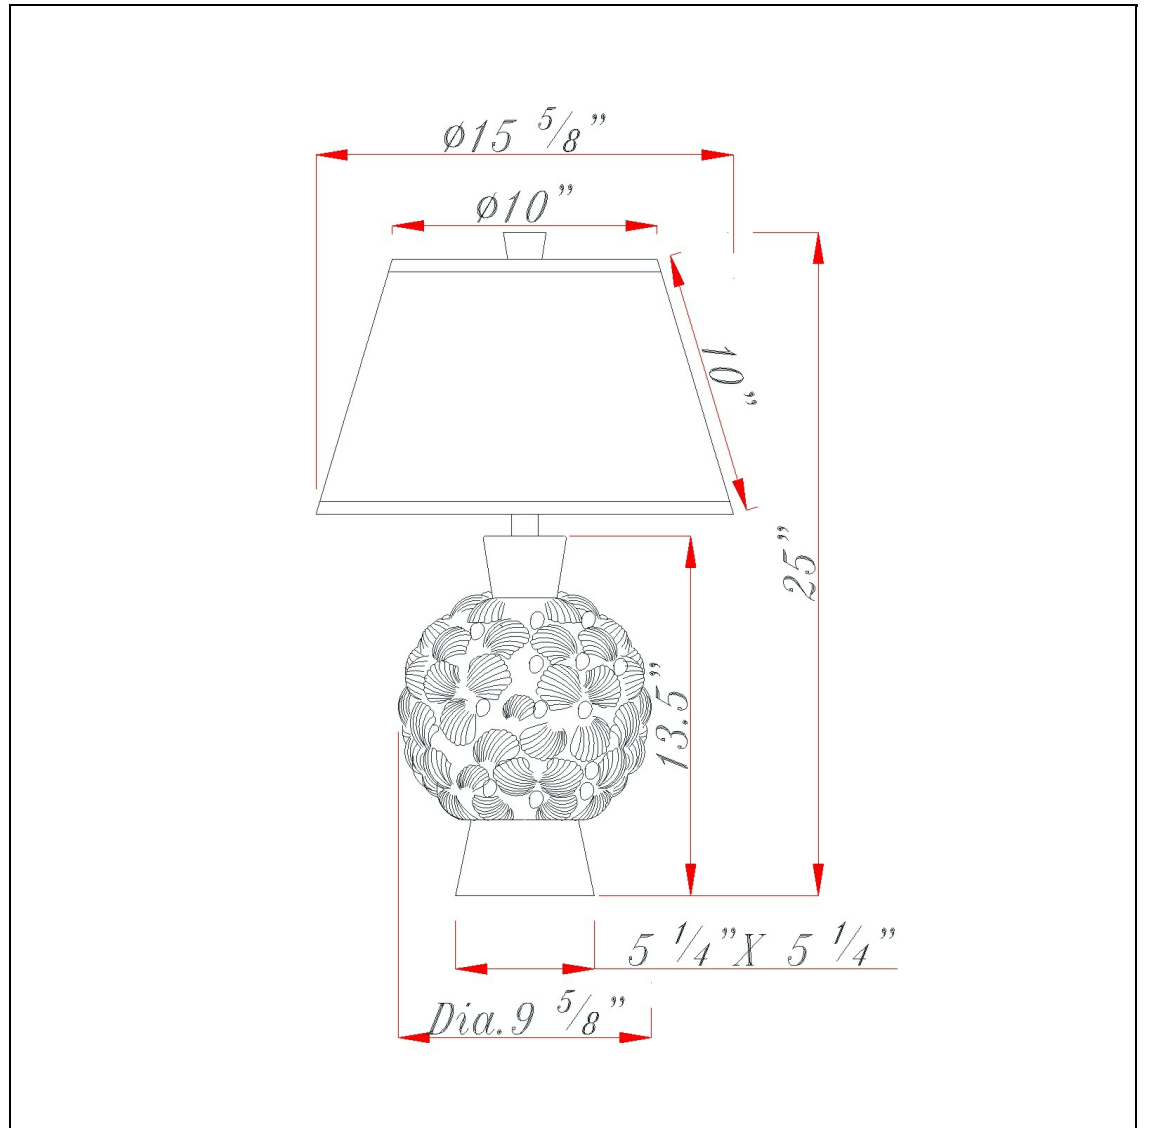

Product No. **BO-2614TB**

Description

150W Seashell Resin Table Lamp
Durable resin construction
Shade included with lamp
Little to no assembly required
6 foot power cord
6 foot power cord
25" Height Resin Table Lamp in Shell

Technical Specifications

UPC	020193067284	Shade Top1	10.00
Wattage	150W	Shade Bottom1	15.75
CRI	N/A	Shade Side	10.00
Lumen	N/A	Carton 1 Dimensions	18.00 x 17.00 x 18.00
Switch Type	3-Way	Carton 2 Dimensions	11.00 x 17.00 x 18.00
Bulb Base	E26	Package Dimensions	L: 18.00 W: 17.00 H: 18.00
Number of Lights	1		
Color	Off White		
Base Color	Shell		