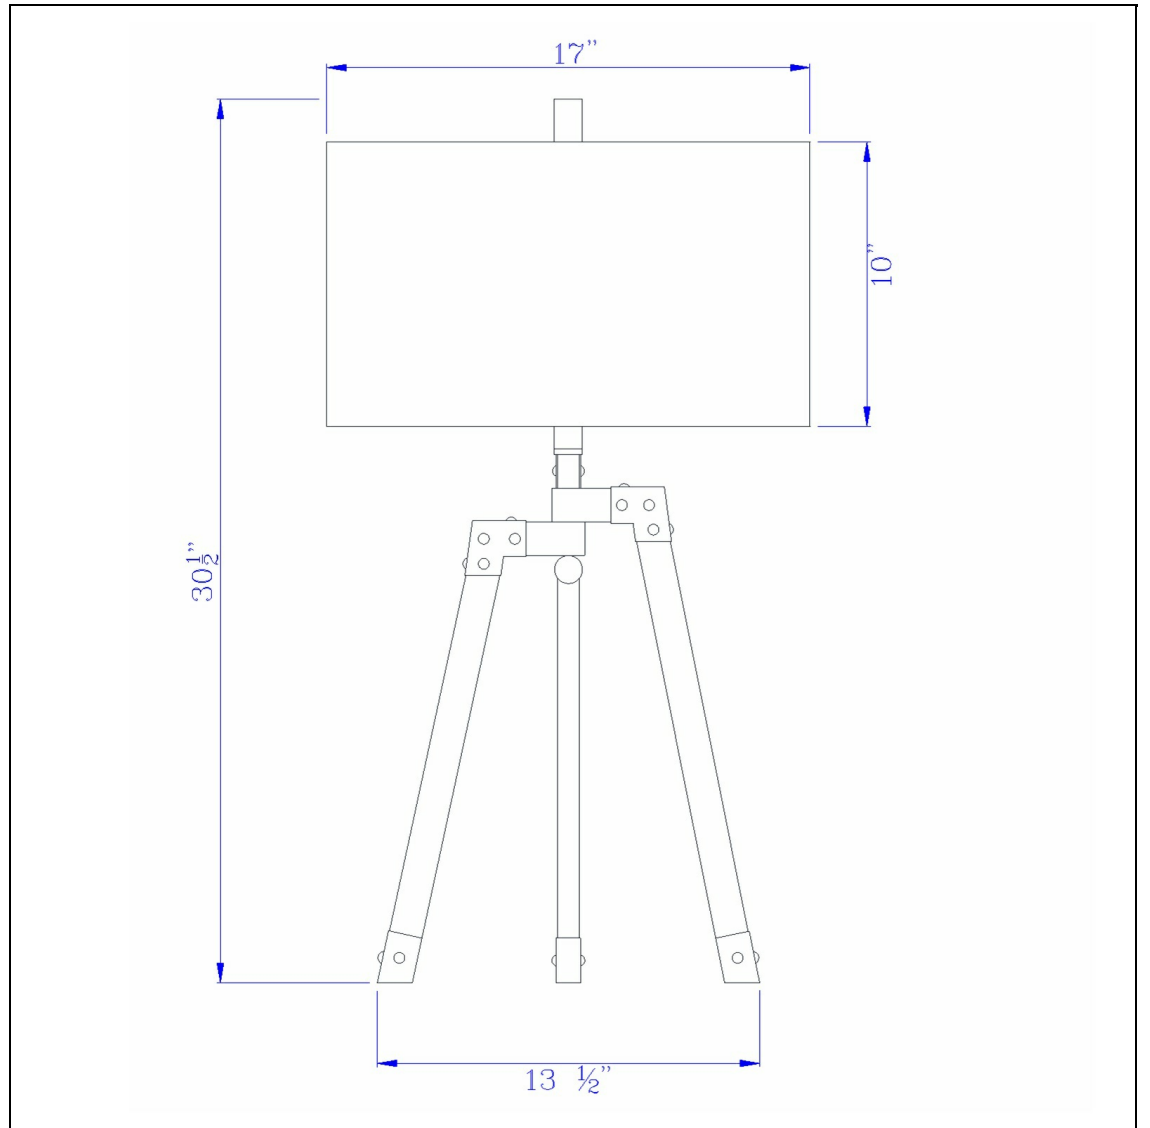

Product No. **BO-2626TB**

Description

150W Tripod Table Lamp  
Durable metal construction  
Shade included with lamp  
Little to no assembly required  
6 foot power cord  
6 foot power cord  
31.5" Height Metal Table Lamp in Iron

Technical Specifications

<b>UPC</b>	020193067284	<b>Shade Top1</b>	17.00
<b>Wattage</b>	150W	<b>Shade Bottom1</b>	17.00
<b>CRI</b>	N/A	<b>Shade Side</b>	10.00
<b>Lumen</b>	N/A	<b>Carton 1 Dimensions</b>	15.30 x 18.30 x 26.00
<b>Switch Type</b>	3-Way	<b>Carton 2 Dimensions</b>	0.00 x 0.00 x 26.00
<b>Bulb Base</b>	E26	<b>Package Dimensions</b>	L: 26.00 W: 18.30 H: 15.30
<b>Number of Lights</b>	1		
<b>Color</b>	Iron		
<b>Base Color</b>	iron		