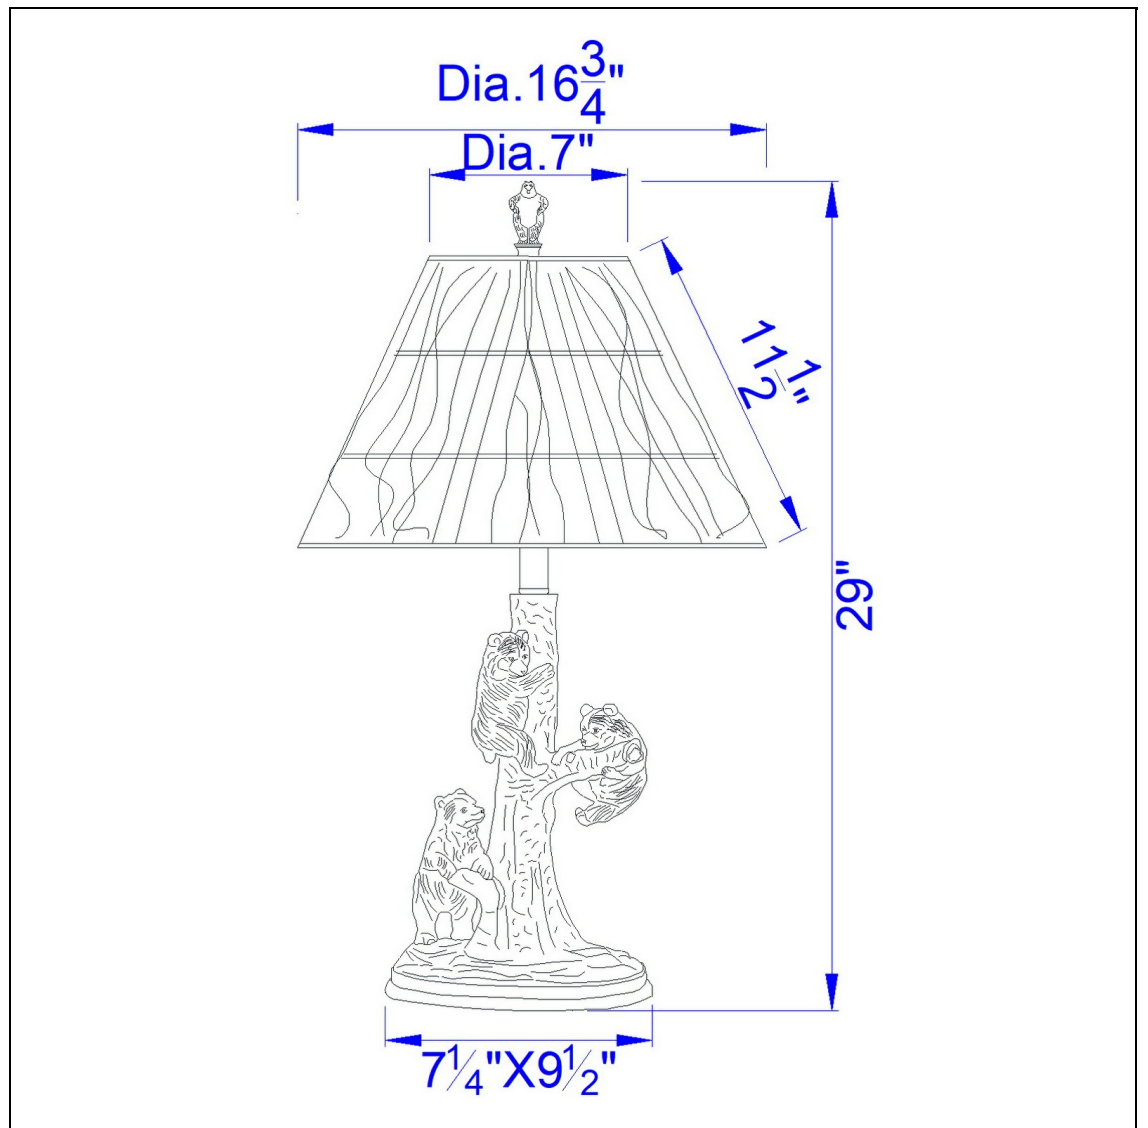

Product No. **BO-2663TB**

Description

150W Bear Resin Table Lamp  
Durable resin construction  
Includes paperlined twig spider shade  
Cast bronze finish  
Three way mechanism for optimal control of light  
Ships in one carton  
Ships in one carton  
29.5" Height Resin Table Lamp in Cast Bronze

Technical Specifications

<b>UPC</b>	020193067284	<b>Shade Top1</b>	7.00
<b>Wattage</b>	150W	<b>Shade Bottom1</b>	16.75
<b>CRI</b>	N/A	<b>Shade Side</b>	11.50
<b>Lumen</b>	N/A	<b>Carton 1 Dimensions</b>	20.30 x 18.30 x 18.30
<b>Switch Type</b>	3-Way	<b>Carton 2 Dimensions</b>	0.00 x 0.00 x 18.30
<b>Bulb Base</b>	E26	<b>Package Dimensions</b>	L: 18.30 W: 18.30 H: 20.30
<b>Number of Lights</b>	1		
<b>Color</b>	Cast Bronze		
<b>Base Color</b>	Cast Bronze		