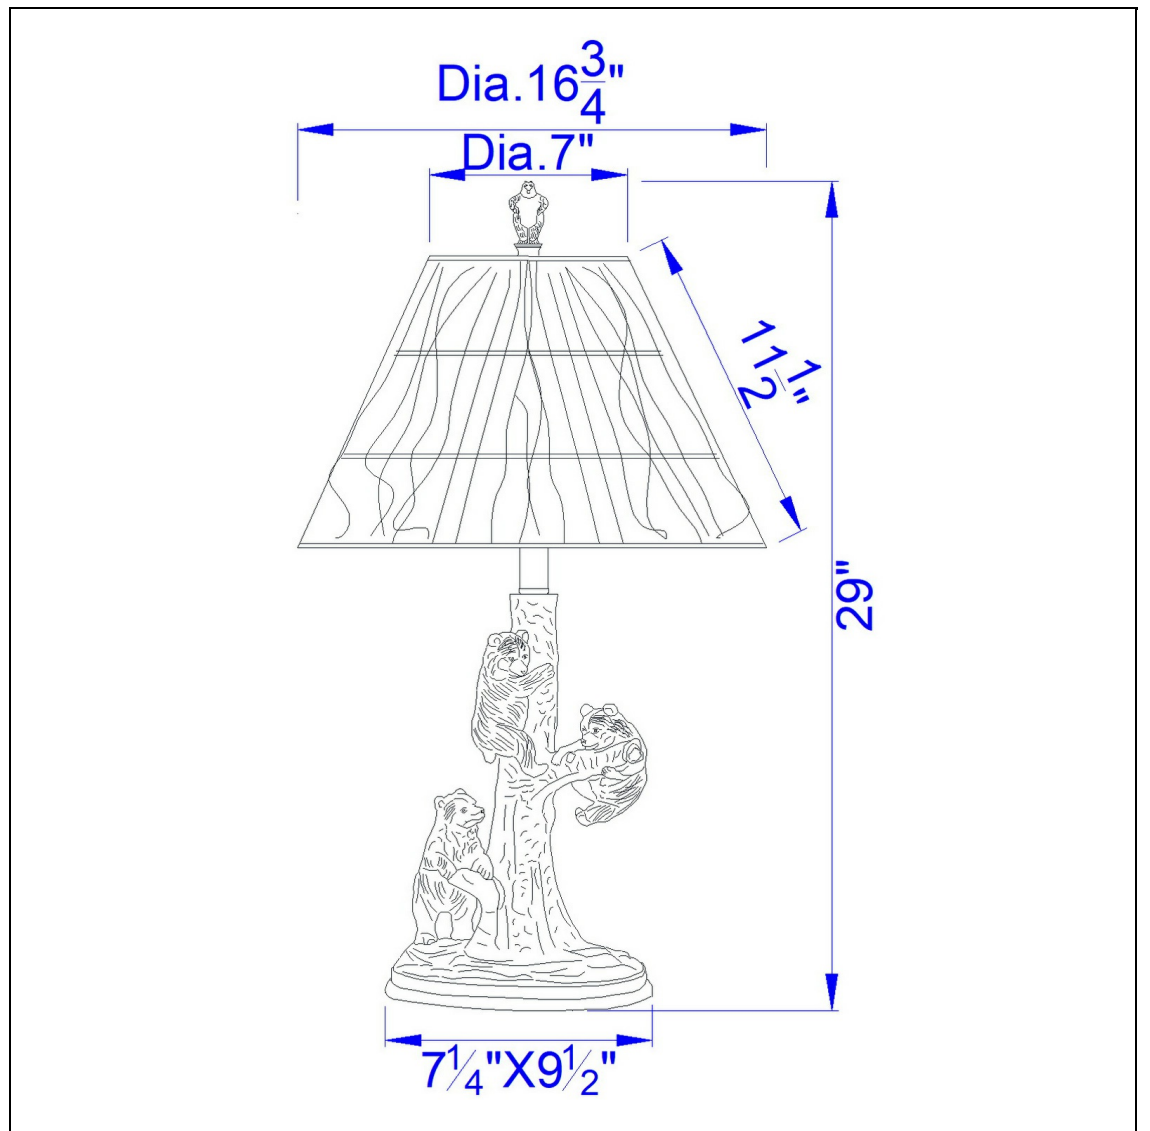

Product No. **BO-2663TB**

Description

150W Bear Resin Table Lamp  
Durable resin construction  
Includes paperlined twig spider shade  
Cast bronze finish  
Three way mechanism for optimal control of light  
Ships in one carton  
Ships in one carton  
29.5" Height Resin Table Lamp in Cast Bronze

Technical Specifications

<b>UPC</b>	020193067284	<b>Shade Top1</b>	7.00
<b>Wattage</b>	150W	<b>Shade Bottom1</b>	16.75
<b>CRI</b>	N/A	<b>Shade Side</b>	11.50
<b>Lumen</b>	N/A	<b>Carton 1 Dimensions</b>	20.30 x 18.30 x 18.30
<b>Switch Type</b>	3-Way	<b>Carton 2 Dimensions</b>	0.00 x 0.00 x 18.30
<b>Bulb Base</b>	E26	<b>Package Dimensions</b>	L: 18.30 W: 18.30 H: 20.30
<b>Number of Lights</b>	1		
<b>Color</b>	Cast Bronze		
<b>Base Color</b>	Cast Bronze		