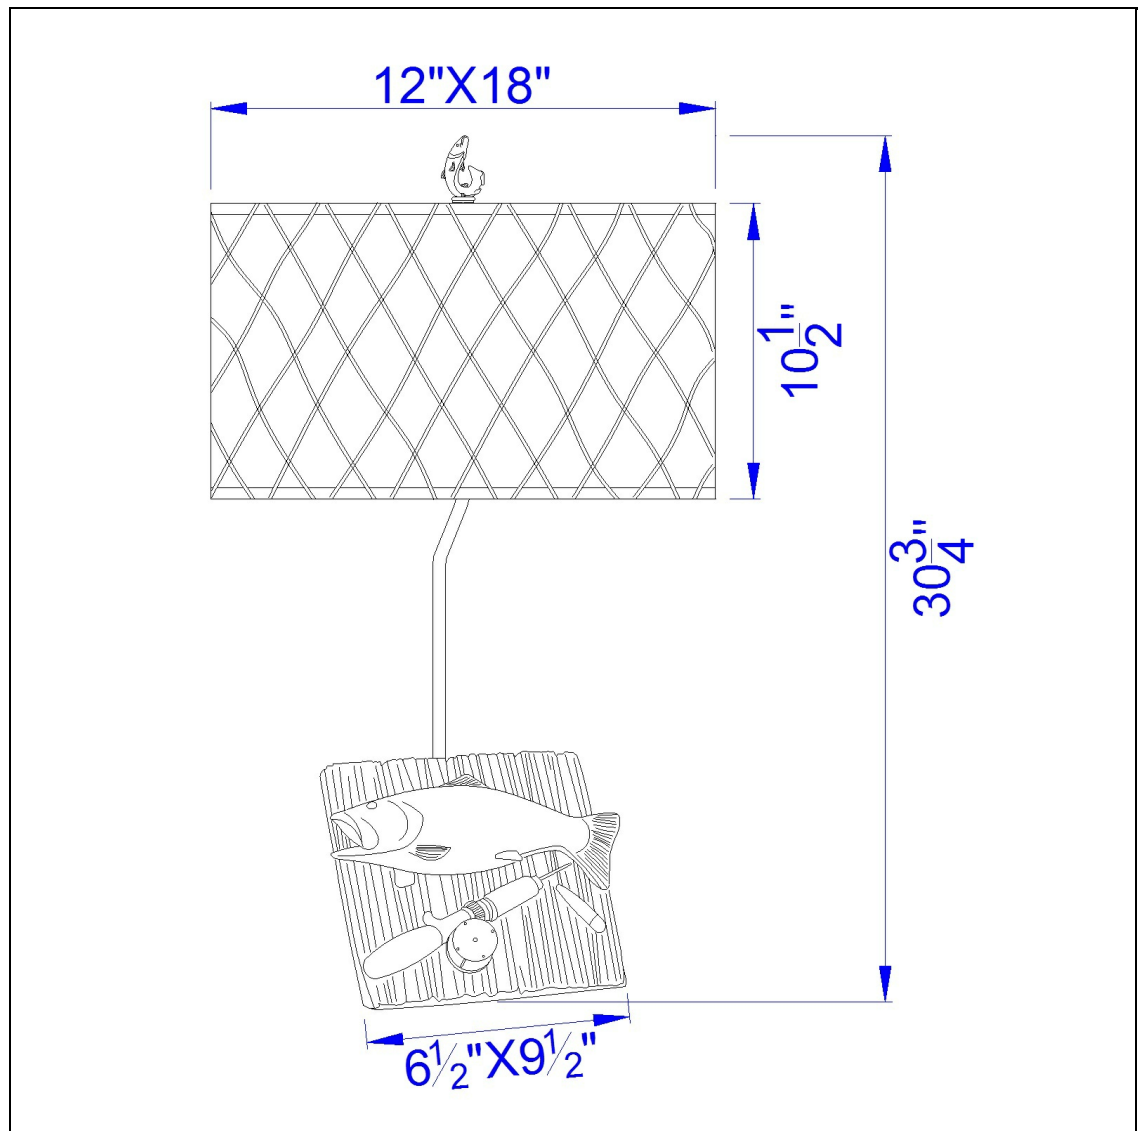

Product No. **BO-2664TB**

Description

150W Fishing Resin Table Lamp
Durable resin construction
Includes dualtone hand painted roped lined shade
Cast bronze faux wood finish
Three way mechanism for optimal control of light
Ships in one carton
Ships in one carton
31" Height Resin Table Lamp in Cast Bronze

Technical Specifications

UPC	020193067284	Shade Top1	18.00
Wattage	150W	Shade Top2	12.00
CRI	N/A	Shade Bottom1	18.00
Lumen	N/A	Shade Bottom2	12.00
Switch Type	3-Way	Shade Side	10.50
Bulb Base	E26	Carton 1 Dimensions	26.00 x 13.30 x 19.30
Number of Lights	1	Carton 2 Dimensions	0.00 x 0.00 x 19.30
Color	Cast Bronze	Package Dimensions	L: 19.30 W: 13.30 H: 26.00
Base Color	Cast Bronze		