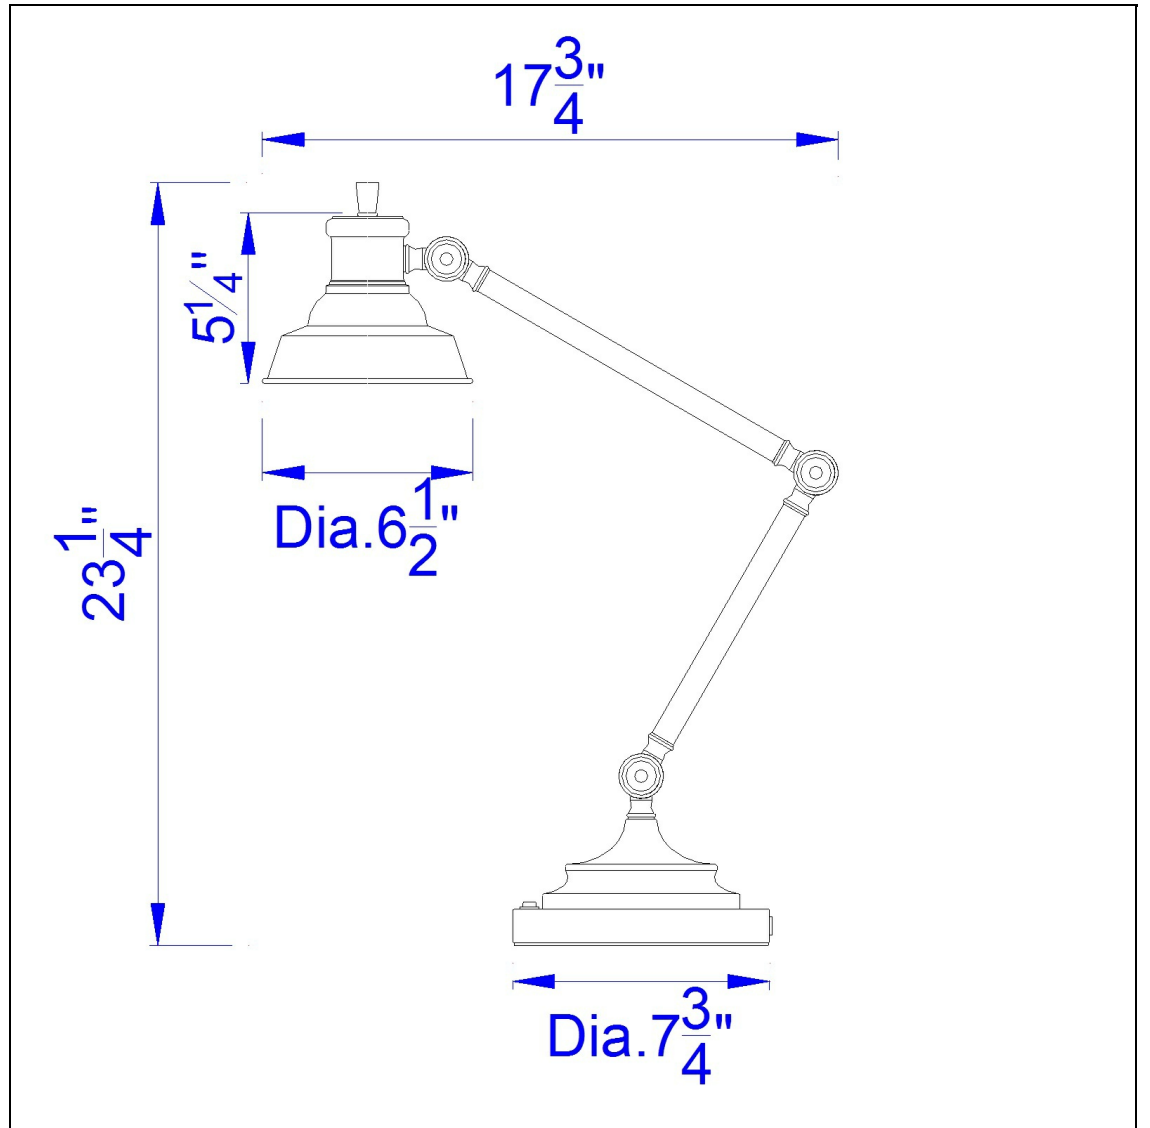

Product No. **BO-2666DK**

Description

LED Desk Lamp,7W,3000K,600Lumen
Durable metal construction
Adjustable arm
500LM Lumen output
3000K light temperature
On/off rocker switch on base
On/off rocker switch on base
34" Height Metal Table Lamp in Dark Bronze

Technical Specifications

| | | | |
|-------------------------|--------------|----------------------------|---------------------------|
| UPC | 020193067284 | Shade Bottom1 | 6.50 |
| Wattage | LED7W | Shade Side | 5.25 |
| CRI | 80 | Carton 1 Dimensions | 18.00 x 9.50 x 17.00 |
| Lumen | 500 | Carton 2 Dimensions | 0.00 x 0.00 x 17.00 |
| Switch Type | On/Off | Package Dimensions | L: 17.00 W: 9.50 H: 18.00 |
| Bulb Base | LED | | |
| Number of Lights | 1 | | |
| Color | Dark Bronze | | |
| Base Color | Dark Bronze | | |