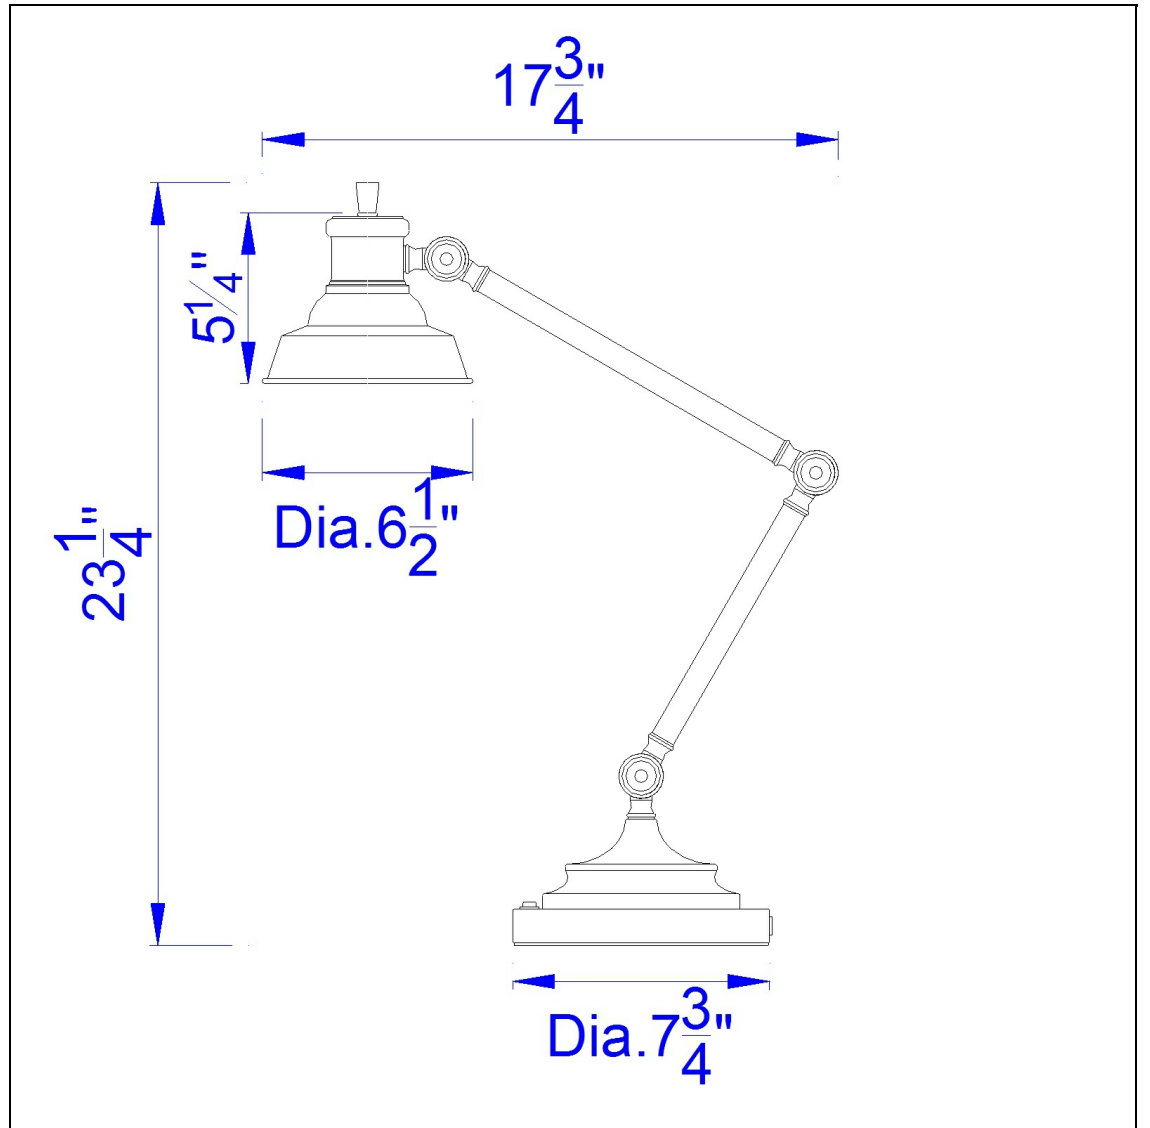

Product No. **BO-2666DK**

Description

LED Desk Lamp,7W,3000K,600Lumen
Durable metal construction
Adjustable arm
500LM Lumen output
3000K light temperature
On/off rocker switch on base
On/off rocker switch on base
34" Height Metal Table Lamp in Dark Bronze

Technical Specifications

UPC	020193067284	Shade Bottom1	6.50
Wattage	LED7W	Shade Side	5.25
CRI	80	Carton 1 Dimensions	18.00 x 9.50 x 17.00
Lumen	500	Carton 2 Dimensions	0.00 x 0.00 x 17.00
Switch Type	On/Off	Package Dimensions	L: 17.00 W: 9.50 H: 18.00
Bulb Base	LED		
Number of Lights	1		
Color	Dark Bronze		
Base Color	Dark Bronze		