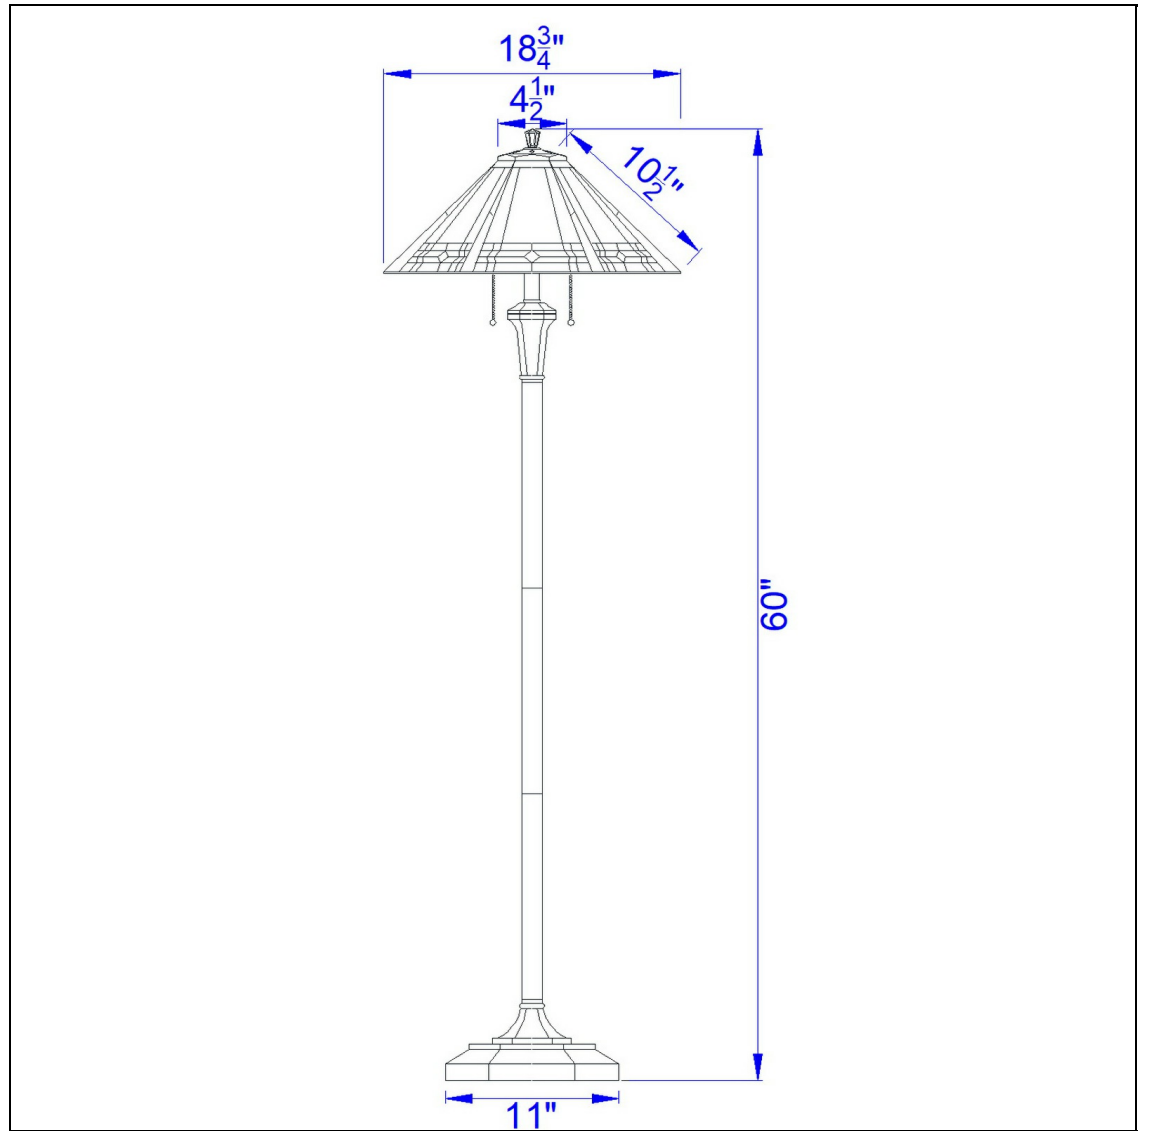

Product No. **BO-2676FL**

Description

100W X 2 Tiffany Floor Lamp
Durable resin construction
Stained glass tiffany shade
Double socket style
Pull chain mechanism
Ships in one carton
Ships in one carton
60" Height Resin Floor Lamp in Matt Black

Technical Specifications

UPC	020193067284	Shade Top1	4.50
Wattage	100WX2	Shade Bottom1	18.00
CRI	N/A	Shade Side	10.50
Lumen	N/A	Carton 1 Dimensions	22.00 x 12.80 x 19.50
Switch Type	On/Off	Carton 2 Dimensions	0.00 x 0.00 x 19.50
Bulb Base	E26	Package Dimensions	L: 19.50 W: 12.80 H: 22.00
Number of Lights	2		
Color	Matt Black		
Base Color	Matt Black		