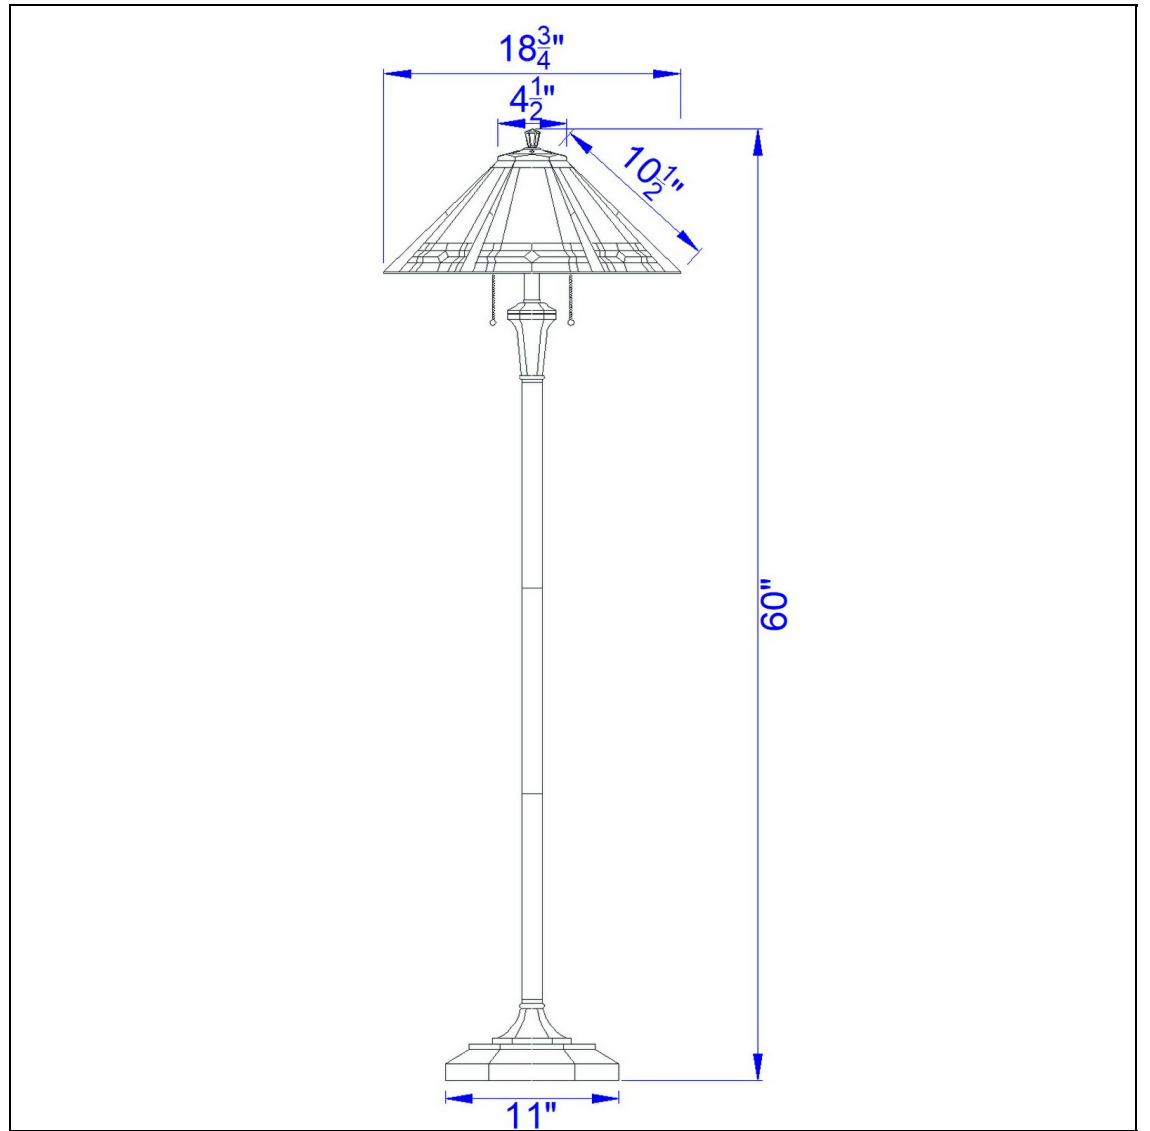

Product No. **BO-2676FL**

Description

100W X 2 Tiffany Floor Lamp  
Durable resin construction  
Stained glass tiffany shade  
Double socket style  
Pull chain mechanism  
Ships in one carton  
Ships in one carton  
60" Height Resin Floor Lamp in Matt Black

Technical Specifications

<b>UPC</b>	020193067284	<b>Shade Top1</b>	4.50
<b>Wattage</b>	100WX2	<b>Shade Bottom1</b>	18.00
<b>CRI</b>	N/A	<b>Shade Side</b>	10.50
<b>Lumen</b>	N/A	<b>Carton 1 Dimensions</b>	22.00 x 12.80 x 19.50
<b>Switch Type</b>	On/Off	<b>Carton 2 Dimensions</b>	0.00 x 0.00 x 19.50
<b>Bulb Base</b>	E26	<b>Package Dimensions</b>	L: 19.50 W: 12.80 H: 22.00
<b>Number of Lights</b>	2		
<b>Color</b>	Matt Black		
<b>Base Color</b>	Matt Black		