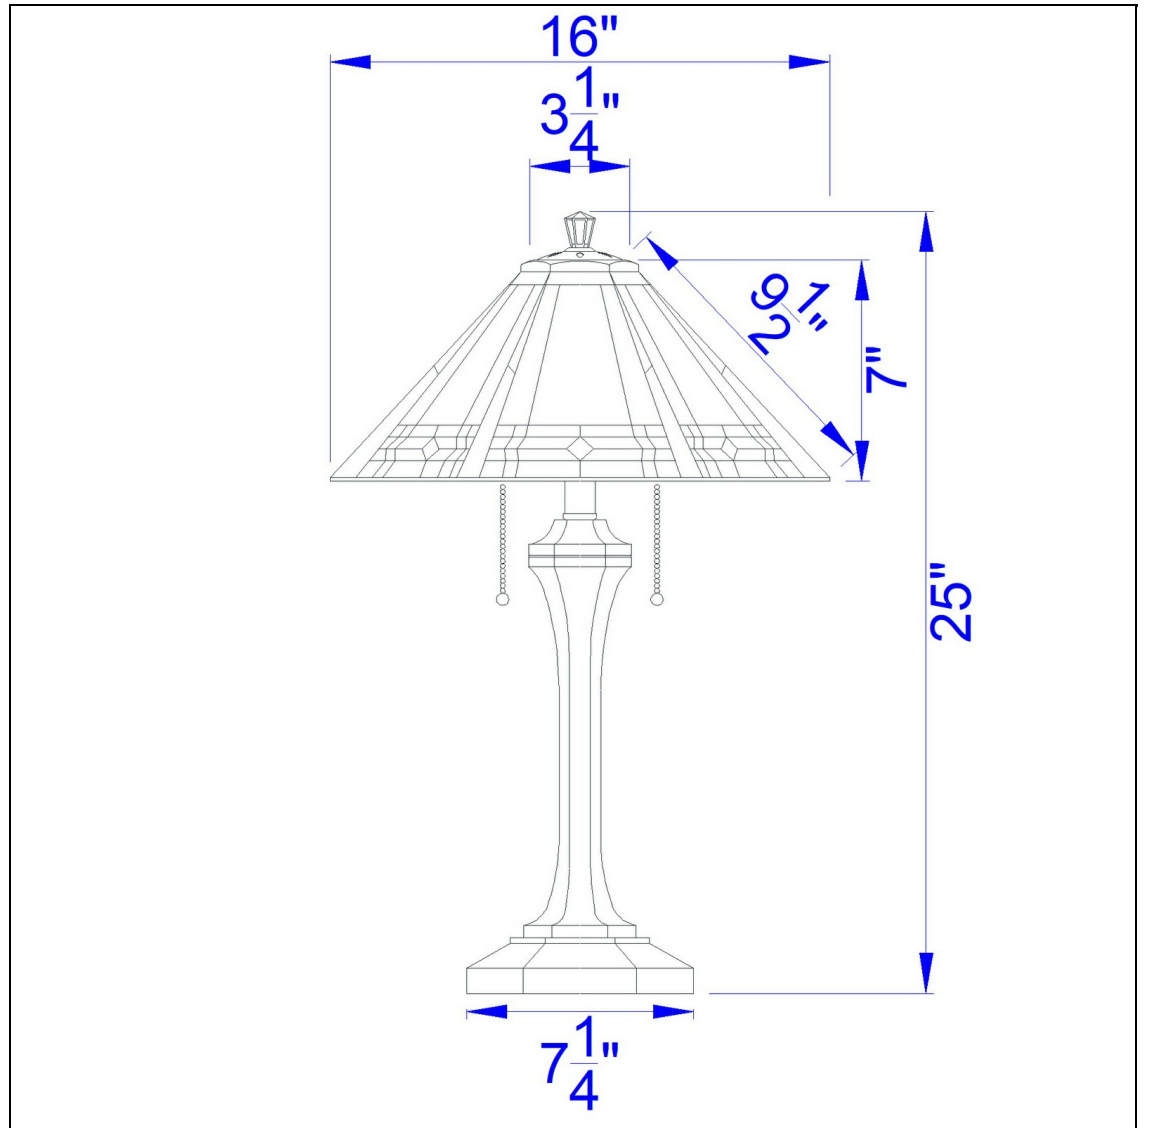

Product No. **BO-2676TB**

Description

60W X 2 Tiffany Table Lamp
Durable resin construction
Stained glass tiffany shade
Double socket style
Pull chain mechanism
Ships in one carton
Ships in one carton
26" Height Resin Table Lamp in Matt Black

Technical Specifications

UPC	020193067284	Shade Top1	3.50
Wattage	60WX2	Shade Bottom1	16.00
CRI	N/A	Shade Side	10.00
Lumen	N/A	Carton 1 Dimensions	22.00 x 11.00 x 21.80
Switch Type	On/Off	Carton 2 Dimensions	0.00 x 0.00 x 21.80
Bulb Base	E26	Package Dimensions	L: 21.80 W: 11.00 H: 22.00
Number of Lights	2		
Color	Matt Black		
Base Color	Matt Black		