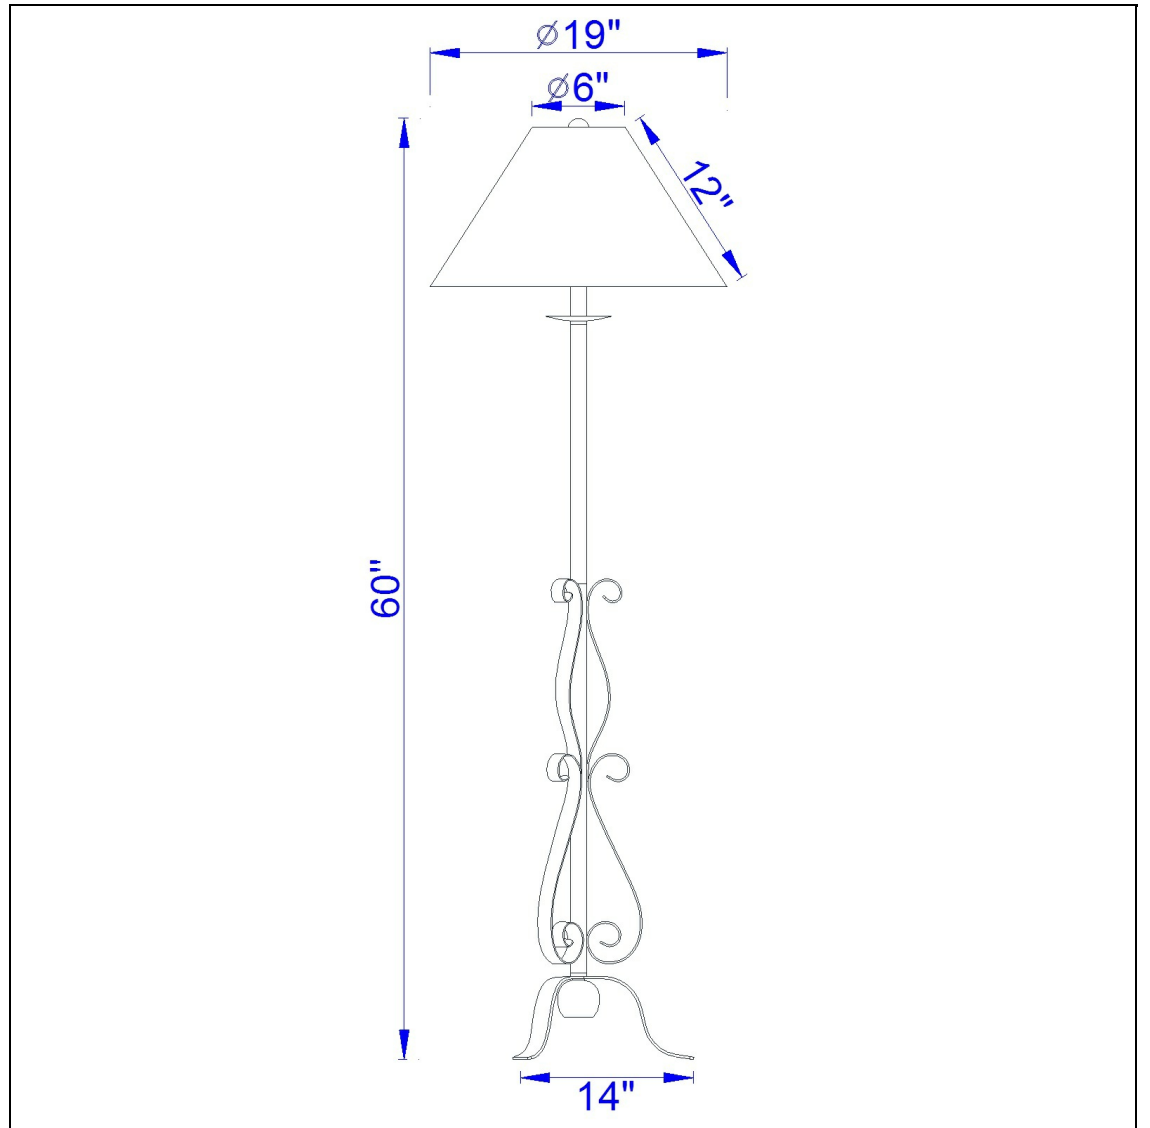

Product No. **BO-2703FL**

Description

150W 3 Way Ekalaka Wrough Iron Floor Lamp With Burlap Shade
Durable Iron Construction
Scroll iron base design
Hardback fabric shade included
Three way switch for optimal control of light
Little to no assembly required
Little to no assembly required
61" Height Iron Floor Lamp in Rust

Technical Specifications

UPC	020193067284	Shade Top1	6.00
Wattage	150W	Shade Bottom1	19.50
CRI	N/A	Shade Side	12.00
Lumen	N/A	Carton 1 Dimensions	27.50 x 10.50 x 16.50
Switch Type	3-Way	Carton 2 Dimensions	12.00 x 20.00 x 16.50
Bulb Base	E26	Carton 3 Dimensions	0.00 x 0.00 x 2.54
Number of Lights	1	Package Dimensions	L: 16.50 W: 10.50 H: 27.50
Color	Rust		
Base Color	Rust		