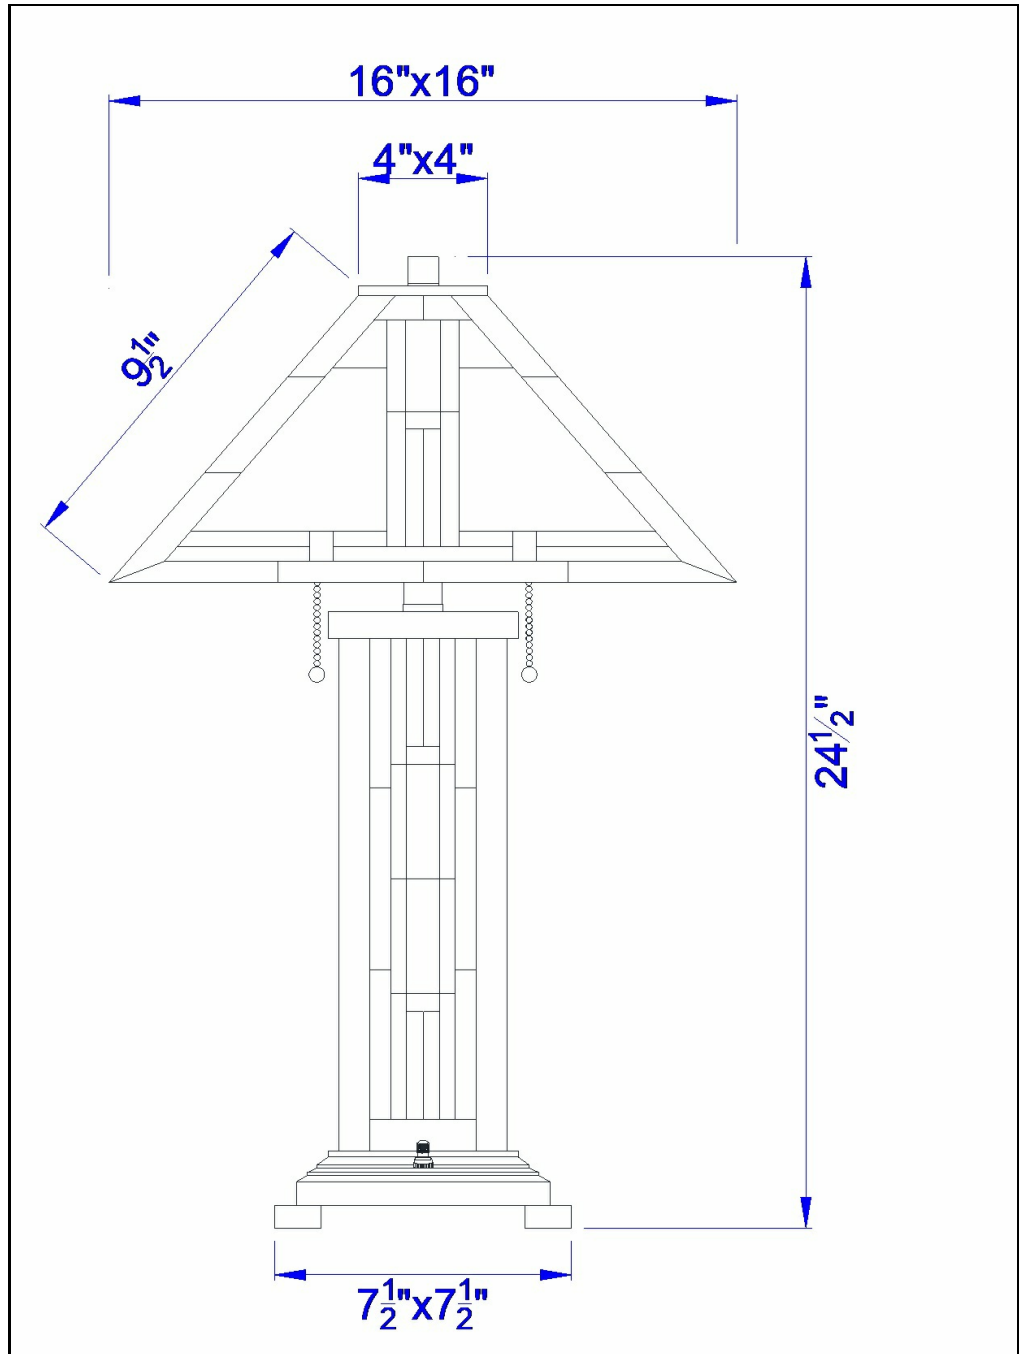

Product No. **BO-2719TB**

Description

60W X 2 Tiffany Table Lamp With 7W Night Light
Durable Resin Construction
Features a Functional Double Pull Chain
Includes a Colorful Stained Glass Tiffany Shade
Double Light with On/Off Setting
Ships in One Carton
Ships in One Carton

Technical Specifications

UPC	020193067284	Shade Top1	4.00
Wattage	60WX2+7W	Shade Top2	4.00
CRI	N/A	Shade Bottom1	16.00
Lumen	N/A	Shade Bottom2	16.00
Switch Type	3-Way	Shade Side	9.50
Bulb Base	A19 + B10	Carton 1 Dimensions	26.30 x 10.50 x 22.50
Number of Lights	3	Carton 2 Dimensions	0.00 x 0.00 x 22.50
Color	Tiffany	Package Dimensions	L: 22.50 W: 10.50 H: 26.30
Base Color	Tiffany		