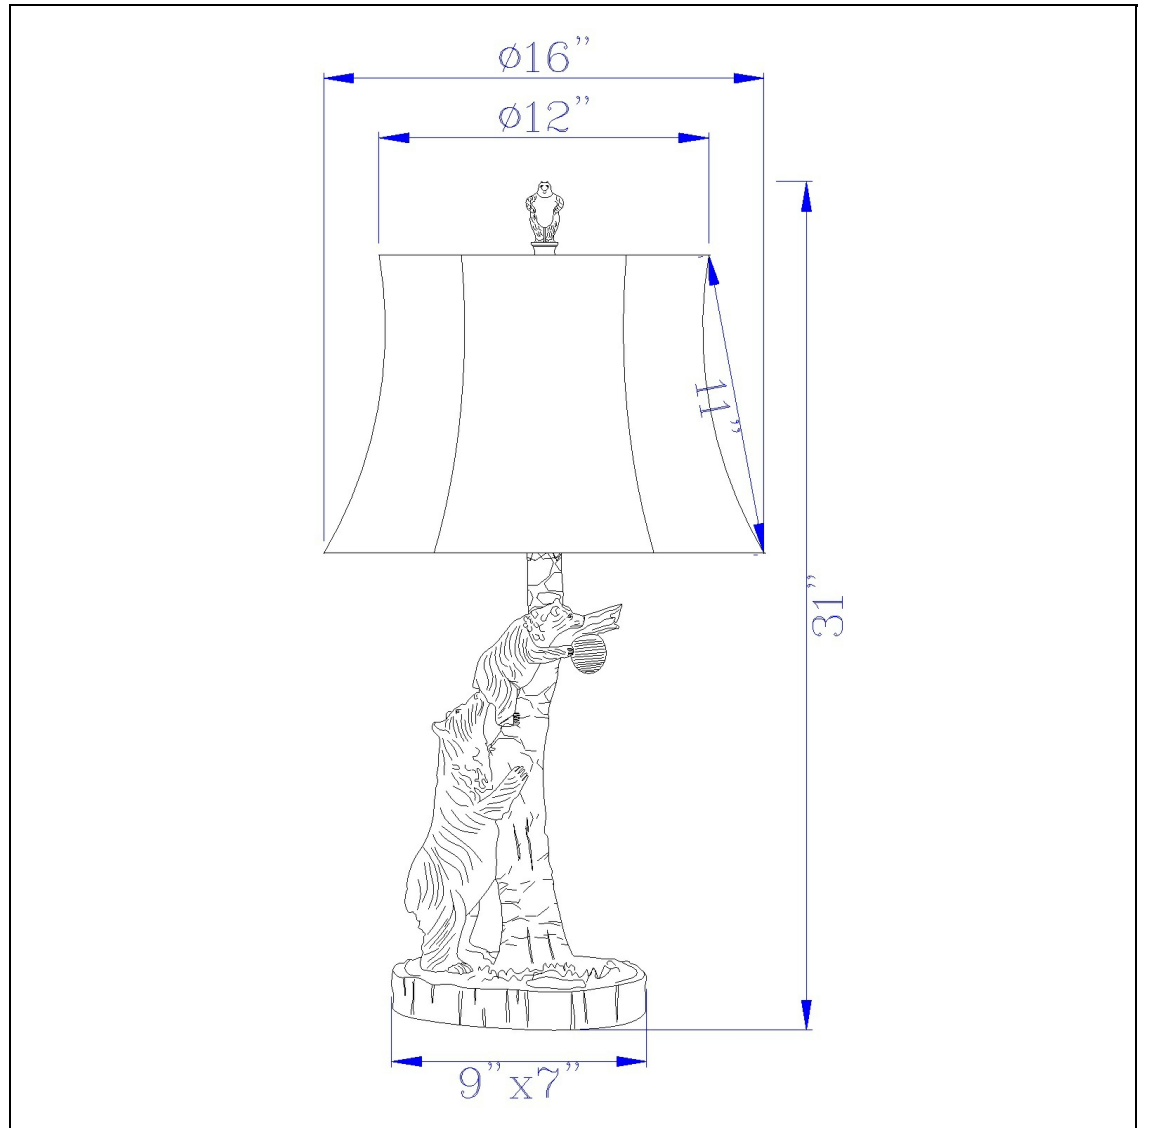

Product No. **BO-2731TB**

Description

150W 3 Way Bear Resin Table Lamp With
Leathrette Shade
Durable Resin Construction
Features Nature Inspired Bear and Cub
Lamp Design
Includes One Warm TOne Leatherette Shade
Three way light setting
Ships in One Carton
Ships in One Carton

Technical Specifications

UPC	020193067284	Shade Top1	12.00
Wattage	150W	Shade Bottom1	16.00
CRI	N/A	Shade Side	11.00
Lumen	N/A	Carton 1 Dimensions	25.00 x 17.00 x 17.00
Switch Type	3-Way	Carton 2 Dimensions	0.00 x 0.00 x 17.00
Bulb Base	A19	Package Dimensions	L: 17.00 W: 17.00 H: 25.00
Number of Lights	1		
Color	Antique Bronze		
Base Color	Antique Bronze		