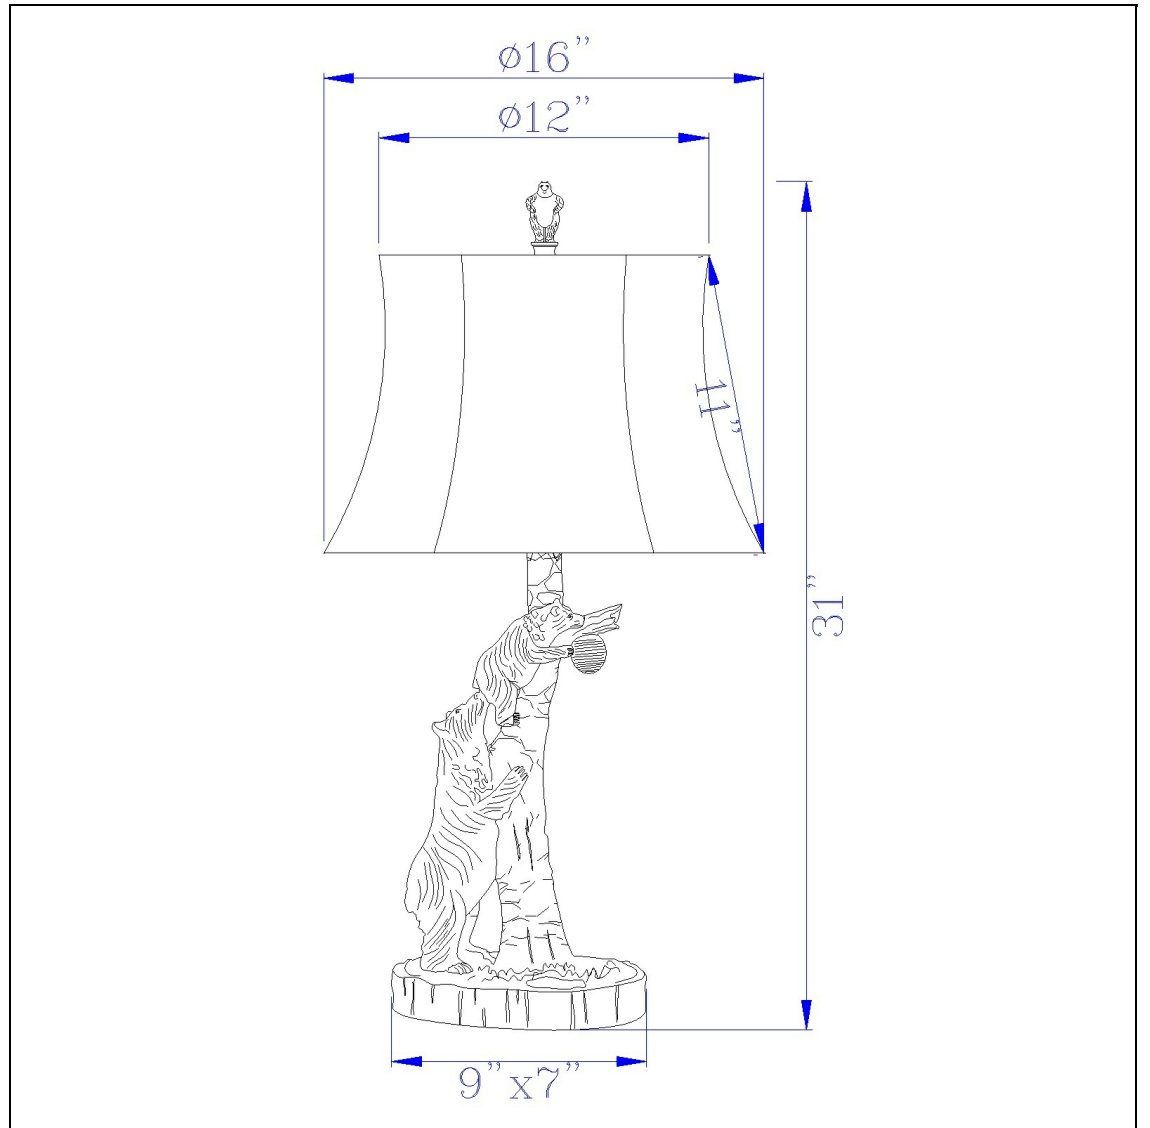

Product No. **BO-2731TB**

Description

150W 3 Way Bear Resin Table Lamp With  
Leathrette Shade  
Durable Resin Construction  
Features Nature Inspired Bear and Cub  
Lamp Design  
Includes One Warm TOne Leatherette Shade  
Three way light setting  
Ships in One Carton  
Ships in One Carton

Technical Specifications

<b>UPC</b>	020193067284	<b>Shade Top1</b>	12.00
<b>Wattage</b>	150W	<b>Shade Bottom1</b>	16.00
<b>CRI</b>	N/A	<b>Shade Side</b>	11.00
<b>Lumen</b>	N/A	<b>Carton 1 Dimensions</b>	25.00 x 17.00 x 17.00
<b>Switch Type</b>	3-Way	<b>Carton 2 Dimensions</b>	0.00 x 0.00 x 17.00
<b>Bulb Base</b>	A19	<b>Package Dimensions</b>	L: 17.00 W: 17.00 H: 25.00
<b>Number of Lights</b>	1		
<b>Color</b>	Antique Bronze		
<b>Base Color</b>	Antique Bronze		