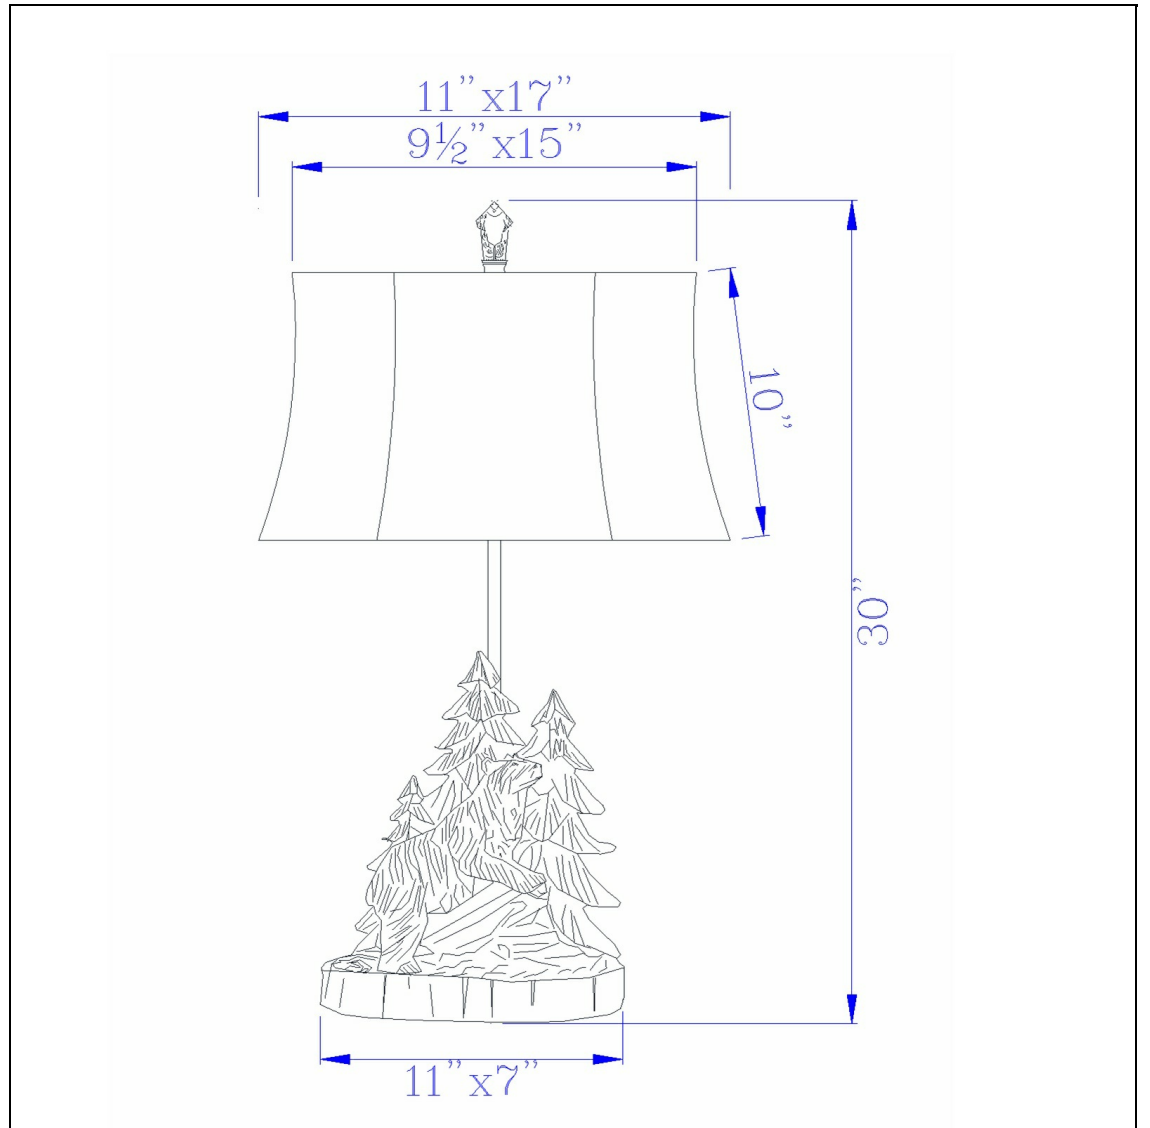

Product No. **BO-2733TB**

Description

150W 3 Way Forest Resin Table Lamp With Leatherette Shade  
Durable Resin Construction  
Features Nature Inspired Bear Lamp Design  
Includes One Warm TOne Leatherette Shade  
Three way light setting  
Ships in One Carton  
Ships in One Carton

Technical Specifications

<b>UPC</b>	020193067284	<b>Shade Top1</b>	9.50
<b>Wattage</b>	150W	<b>Shade Top2</b>	15.00
<b>CRI</b>	N/A	<b>Shade Bottom1</b>	11.00
<b>Lumen</b>	N/A	<b>Shade Bottom2</b>	17.50
<b>Switch Type</b>	3-Way	<b>Shade Side</b>	10.00
<b>Bulb Base</b>	A19	<b>Carton 1 Dimensions</b>	25.50 x 12.30 x 18.50
<b>Number of Lights</b>	1	<b>Carton 2 Dimensions</b>	0.00 x 0.00 x 18.50
<b>Color</b>	Antique Bronze	<b>Package Dimensions</b>	L: 18.50 W: 12.30 H: 25.50
<b>Base Color</b>	Antique Bronze		