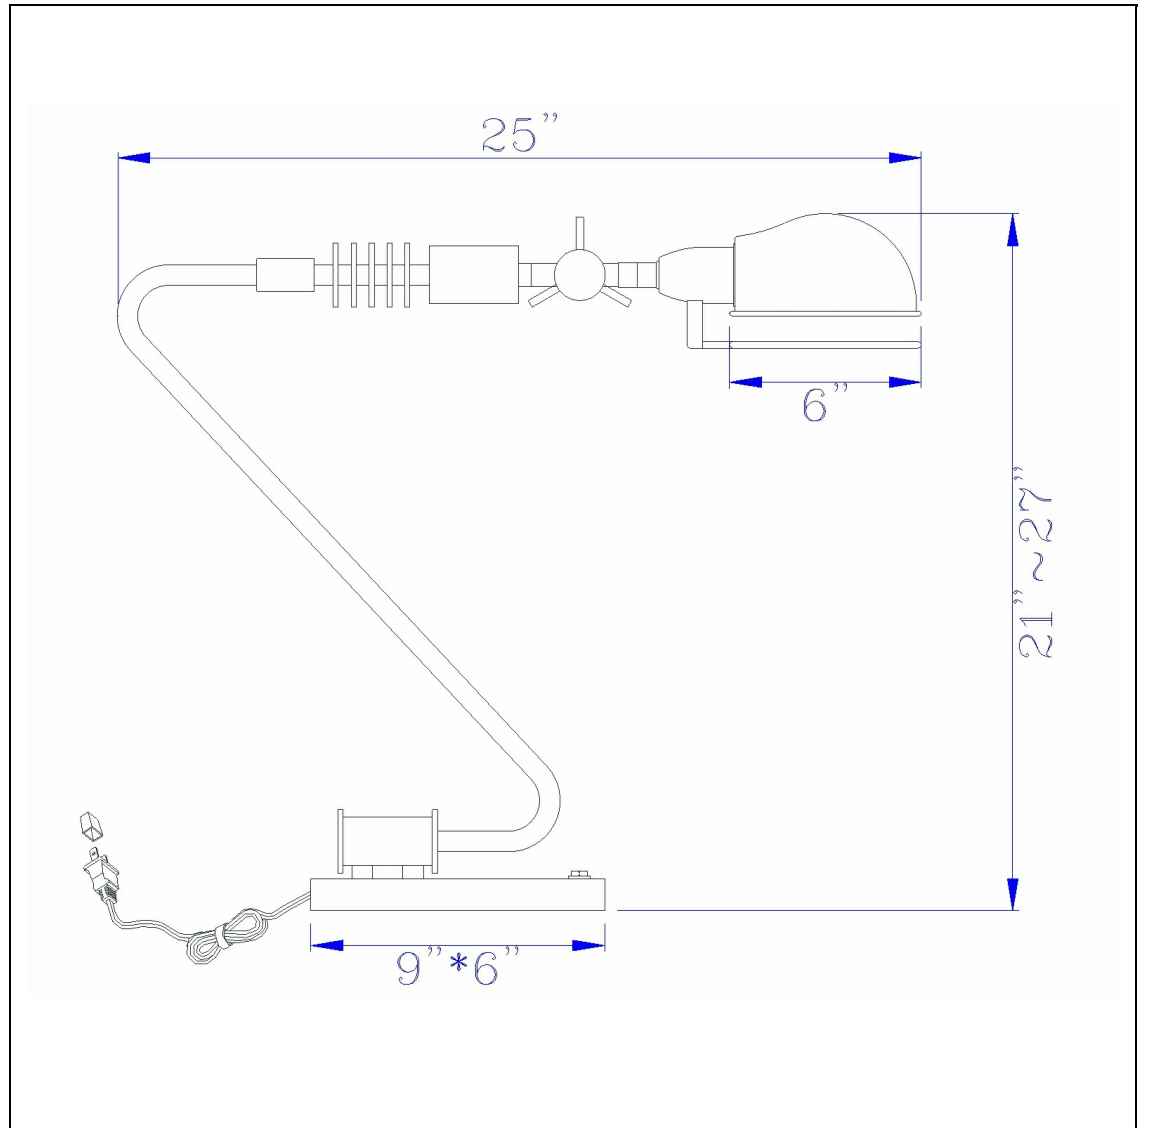

Product No. **BO-2734DK**

Description

60W Adjustable Desk Lamp
Durable Metal Construction
Adjustable Head
Rocker Switch on Lamp Base
Single On/Off Light Setting
Ships in One Carton
Ships in One Carton

Technical Specifications

UPC	020193067284	Carton 1 Dimensions	23.80 x 8.50 x 18.00
Wattage	60W	Carton 2 Dimensions	0.00 x 0.00 x 18.00
CRI	N/A	Package Dimensions	L: 18.00 W: 8.50 H: 23.80
Lumen	N/A		
Switch Type	On/Off		
Bulb Base	A19		
Number of Lights	1		
Color	Dark Bronze		
Base Color	Dark Bronze		