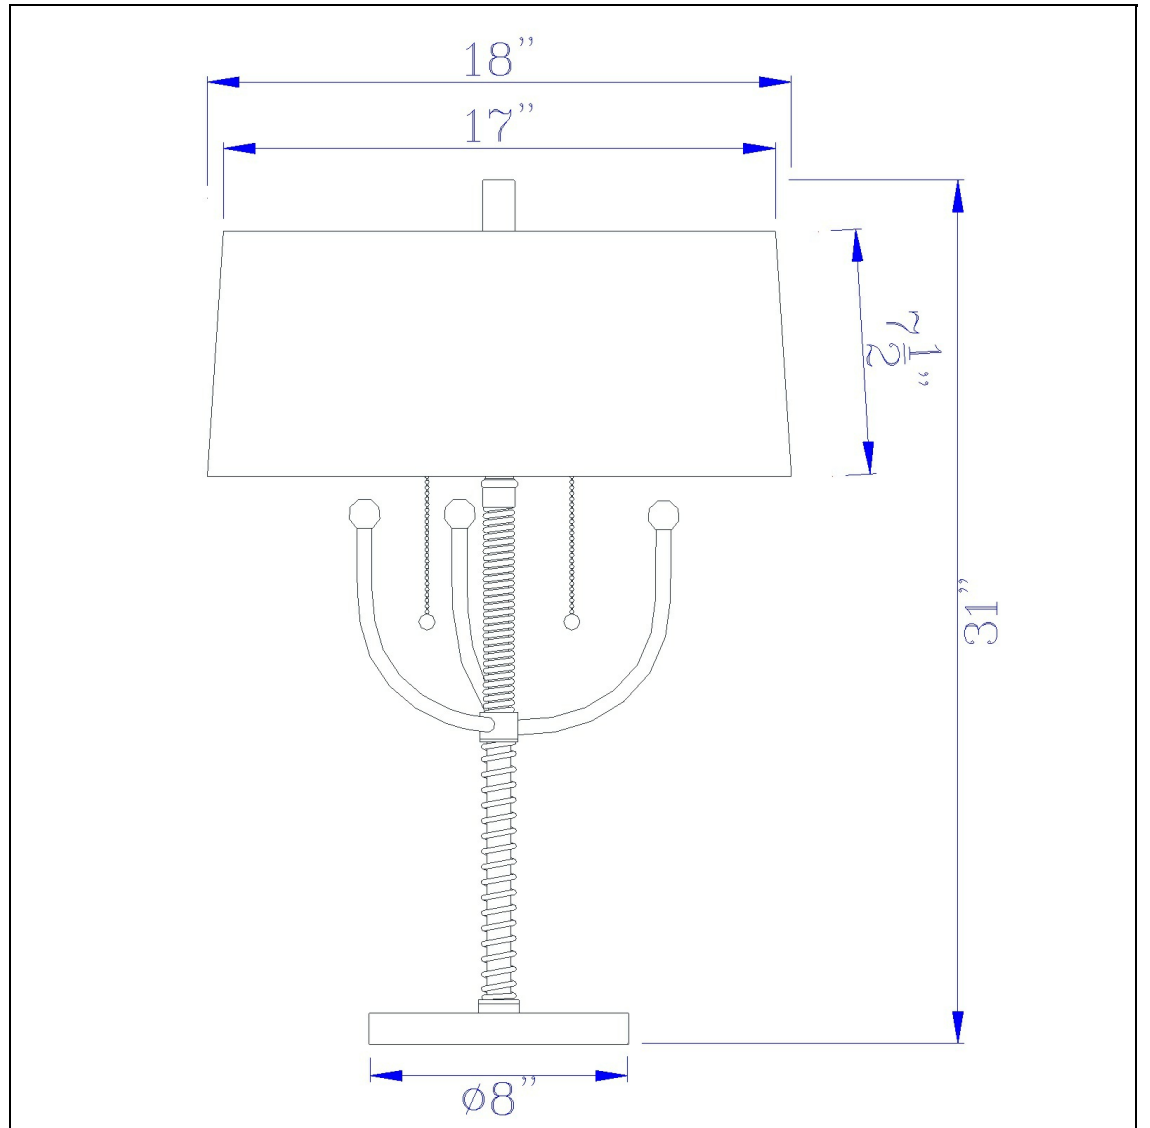

Product No. **BO-2742TB**

Description

60W X 2 Lesinametal Floor Lamp With Linen Shade
Durable Metal Construction
Sleek Table Lamp with Decorative Corkscrew Design
Functional Double Pull Chain
Double Light with On/Off Setting
Ships in One Carton
Ships in One Carton

Technical Specifications

UPC	020193067284	Shade Top1	17.00
Wattage	60WX2	Shade Bottom1	18.00
CRI	N/A	Shade Side	7.50
Lumen	N/A	Carton 1 Dimensions	10.50 x 19.50 x 19.50
Switch Type	On/Off	Carton 2 Dimensions	0.00 x 0.00 x 19.50
Bulb Base	A19	Package Dimensions	L: 19.50 W: 19.50 H: 10.50
Number of Lights	2		
Color	Chrome		
Base Color	Chrome		