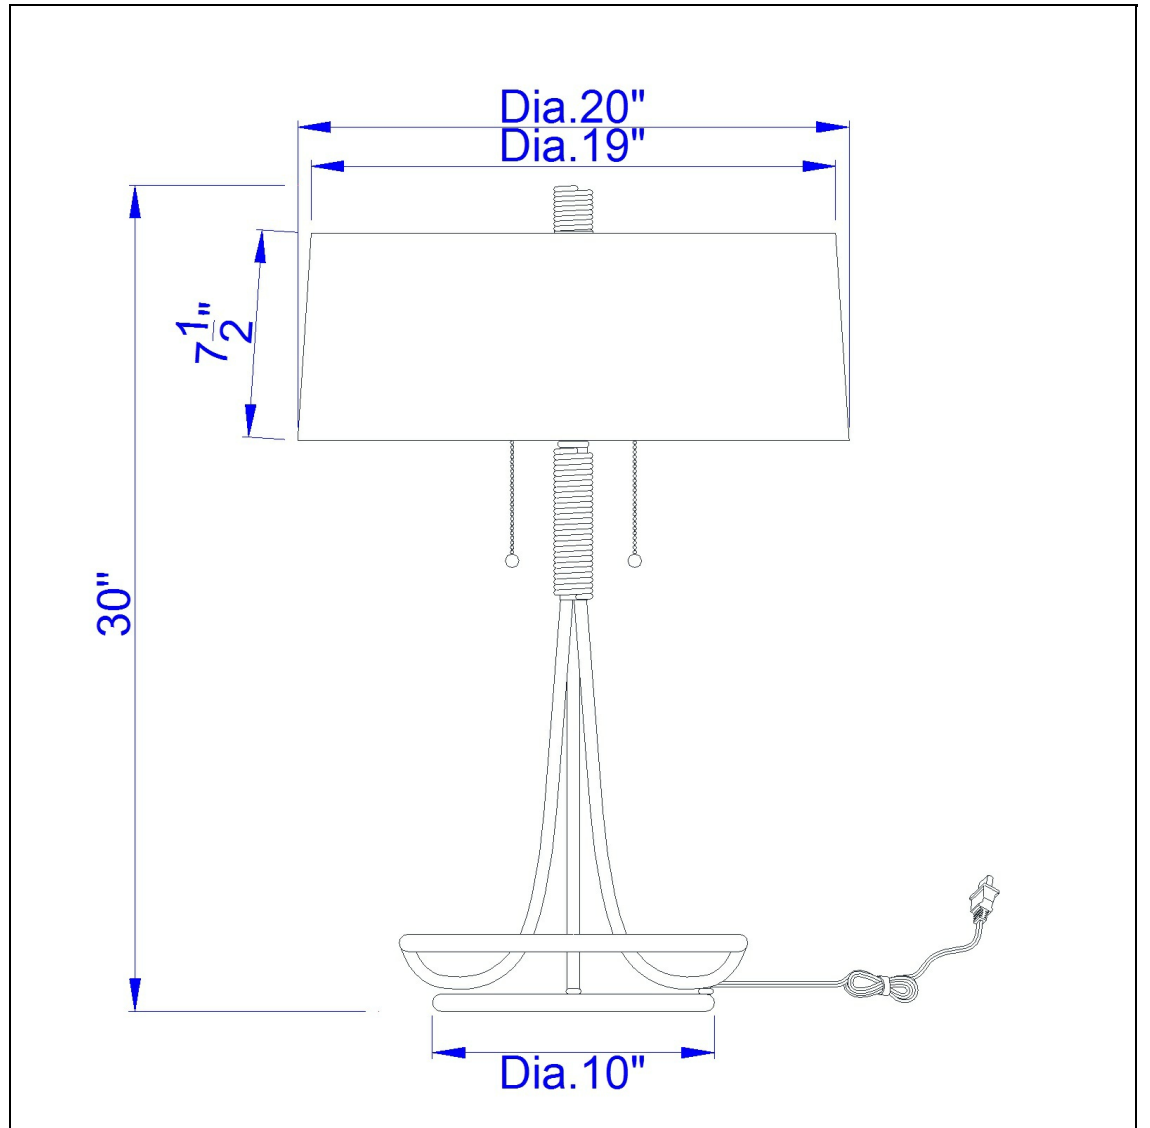

Product No. **BO-2744TB**

Description

60W X 2 Leccemetal Table Lamp With Burlap Shade
Durable Metal Construction
Sleek Table Lamp with Decorative Corkscrew Design
Functional Double Pull Chain
Double Light with On/Off Setting
Ships in One Carton
Ships in One Carton

Technical Specifications

UPC	020193067284	Shade Top1	19.00
Wattage	60WX2	Shade Bottom1	20.00
CRI	N/A	Shade Side	7.50
Lumen	N/A	Carton 1 Dimensions	17.00 x 21.50 x 21.50
Switch Type	On/Off	Carton 2 Dimensions	0.00 x 0.00 x 21.50
Bulb Base	A19	Package Dimensions	L: 21.50 W: 21.50 H: 17.00
Number of Lights	2		
Color	Chrome		
Base Color	Chrome		