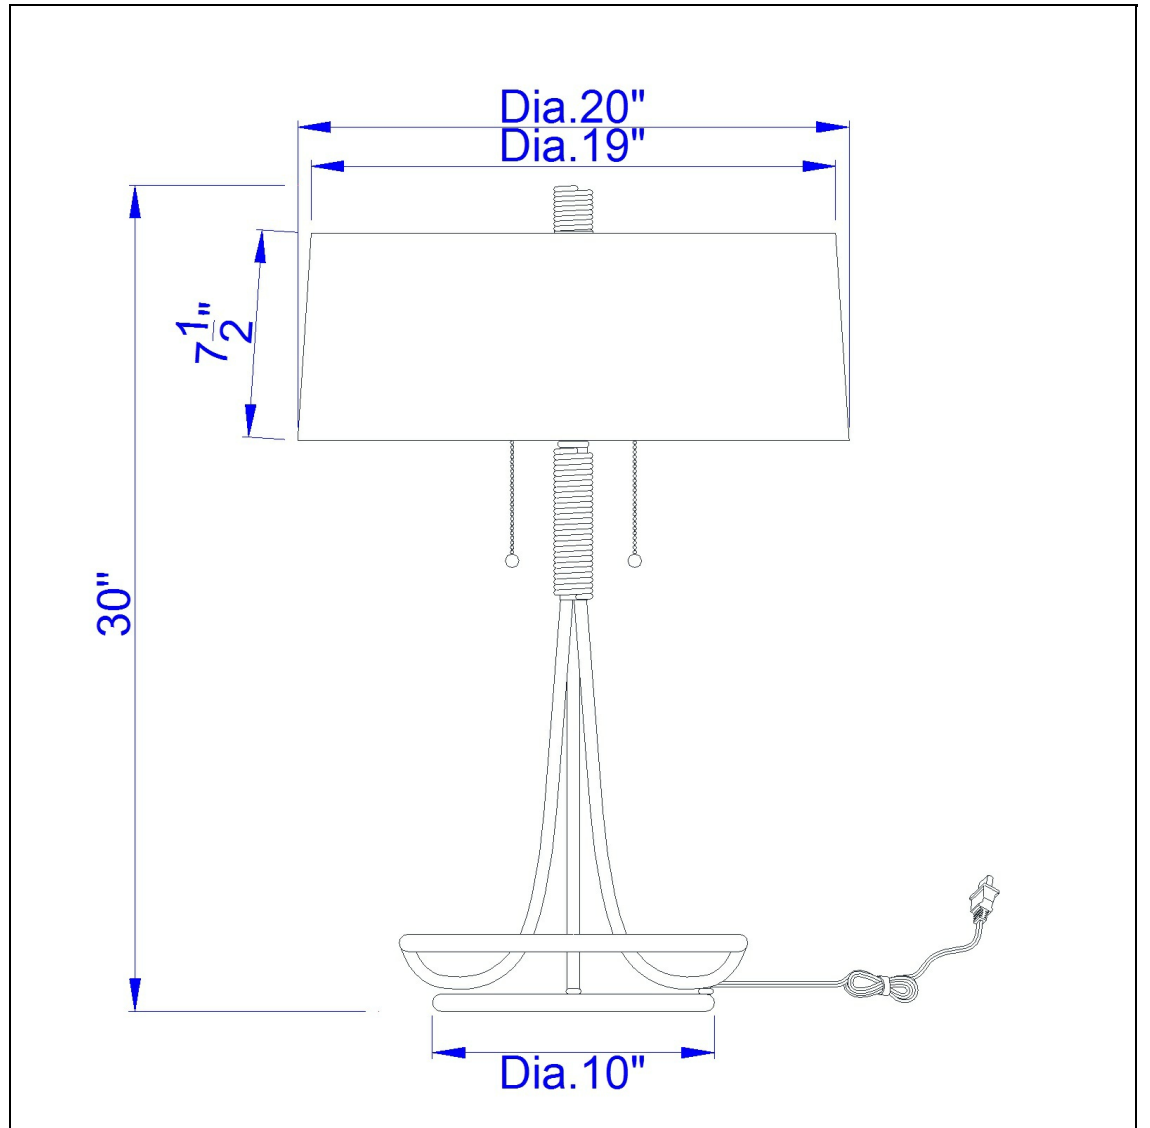

Product No. **BO-2744TB**

Description

60W X 2 Leccemetal Table Lamp With Burlap Shade  
Durable Metal Construction  
Sleek Table Lamp with Decorative Corkscrew Design  
Functional Double Pull Chain  
Double Light with On/Off Setting  
Ships in One Carton  
Ships in One Carton

Technical Specifications

<b>UPC</b>	020193067284	<b>Shade Top1</b>	19.00
<b>Wattage</b>	60WX2	<b>Shade Bottom1</b>	20.00
<b>CRI</b>	N/A	<b>Shade Side</b>	7.50
<b>Lumen</b>	N/A	<b>Carton 1 Dimensions</b>	17.00 x 21.50 x 21.50
<b>Switch Type</b>	On/Off	<b>Carton 2 Dimensions</b>	0.00 x 0.00 x 21.50
<b>Bulb Base</b>	A19	<b>Package Dimensions</b>	L: 21.50 W: 21.50 H: 17.00
<b>Number of Lights</b>	2		
<b>Color</b>	Chrome		
<b>Base Color</b>	Chrome		