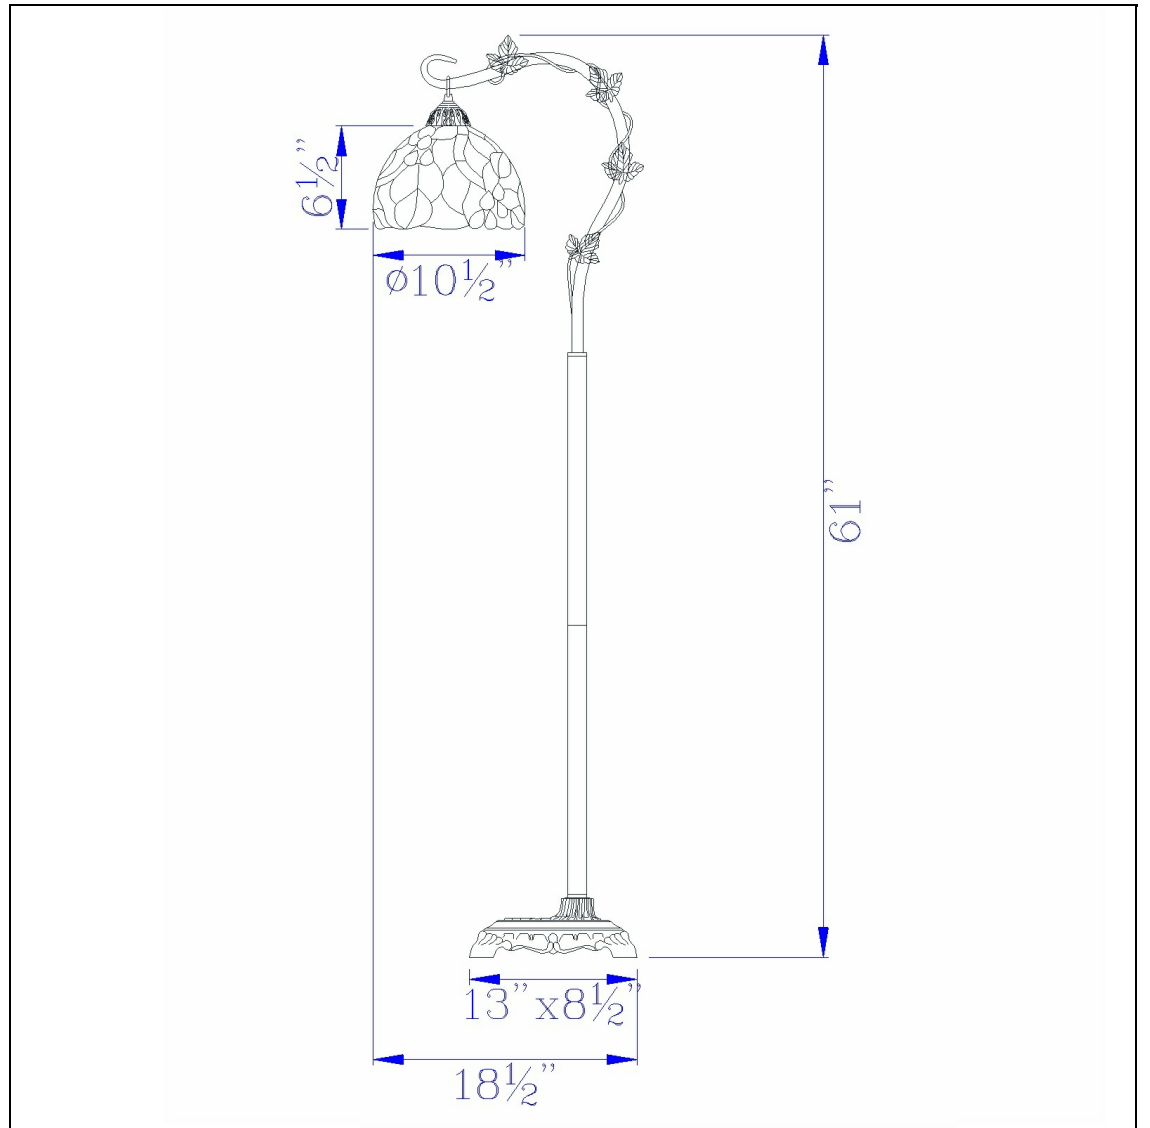

Product No. **BO-2754FL**

Description

60W Cotulla Downbridge Tiffany Metal Floor Lamp  
Durable Metal Construction  
Hand Painted Tiffany Glass Shade  
Ships in One Carton  
Little To No Assembly Required  
On/Off Switch Lamp  
On/Off Switch Lamp  
61" Height Metal Tiffany Floor Lamp in Bronze Finish

Technical Specifications

|                         |              |                            |                           |
|-------------------------|--------------|----------------------------|---------------------------|
| <b>UPC</b>              | 020193067284 | <b>Shade Bottom1</b>       | 10.50                     |
| <b>Wattage</b>          | 60W          | <b>Shade Side</b>          | 6.50                      |
| <b>CRI</b>              | N/A          | <b>Carton 1 Dimensions</b> | 23.30 x 9.00 x 17.00      |
| <b>Lumen</b>            | N/A          | <b>Carton 2 Dimensions</b> | 0.00 x 0.00 x 17.00       |
| <b>Switch Type</b>      | On/Off       | <b>Package Dimensions</b>  | L: 17.00 W: 9.00 H: 23.30 |
| <b>Bulb Base</b>        | E26          |                            |                           |
| <b>Number of Lights</b> | 1            |                            |                           |
| <b>Color</b>            | Tiffnay      |                            |                           |
| <b>Base Color</b>       | Dark Bronze  |                            |                           |