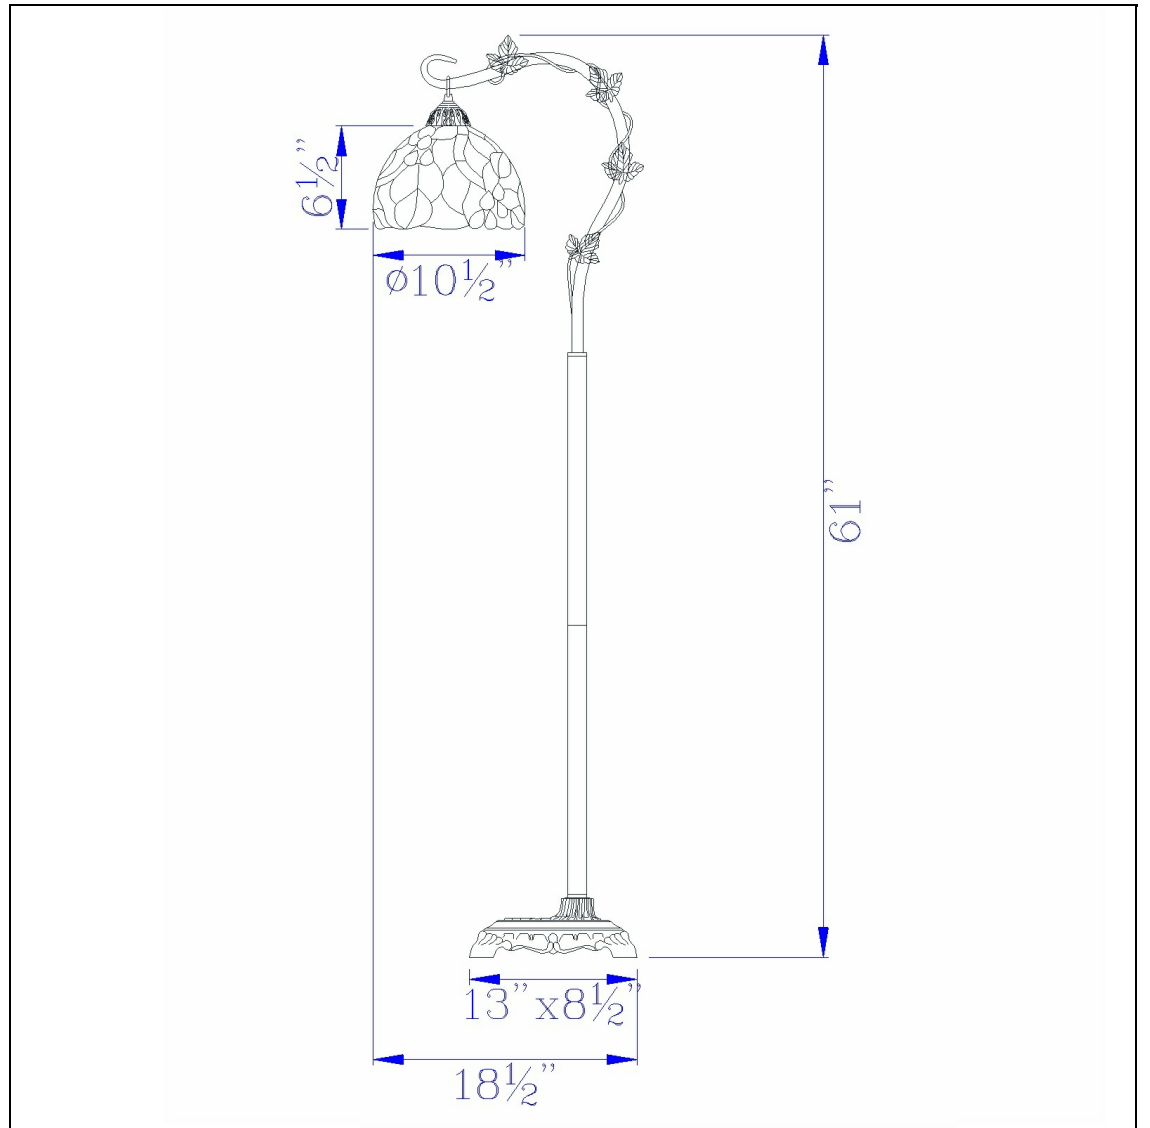

Product No. **BO-2754FL**

Description

60W Cotulla Downbridge Tiffany Metal Floor Lamp
Durable Metal Construction
Hand Painted Tiffany Glass Shade
Ships in One Carton
Little To No Assembly Required
On/Off Switch Lamp
On/Off Switch Lamp
61" Height Metal Tiffany Floor Lamp in Bronze Finish

Technical Specifications

UPC	020193067284	Shade Bottom1	10.50
Wattage	60W	Shade Side	6.50
CRI	N/A	Carton 1 Dimensions	23.30 x 9.00 x 17.00
Lumen	N/A	Carton 2 Dimensions	0.00 x 0.00 x 17.00
Switch Type	On/Off	Package Dimensions	L: 17.00 W: 9.00 H: 23.30
Bulb Base	E26		
Number of Lights	1		
Color	Tiffnay		
Base Color	Dark Bronze		