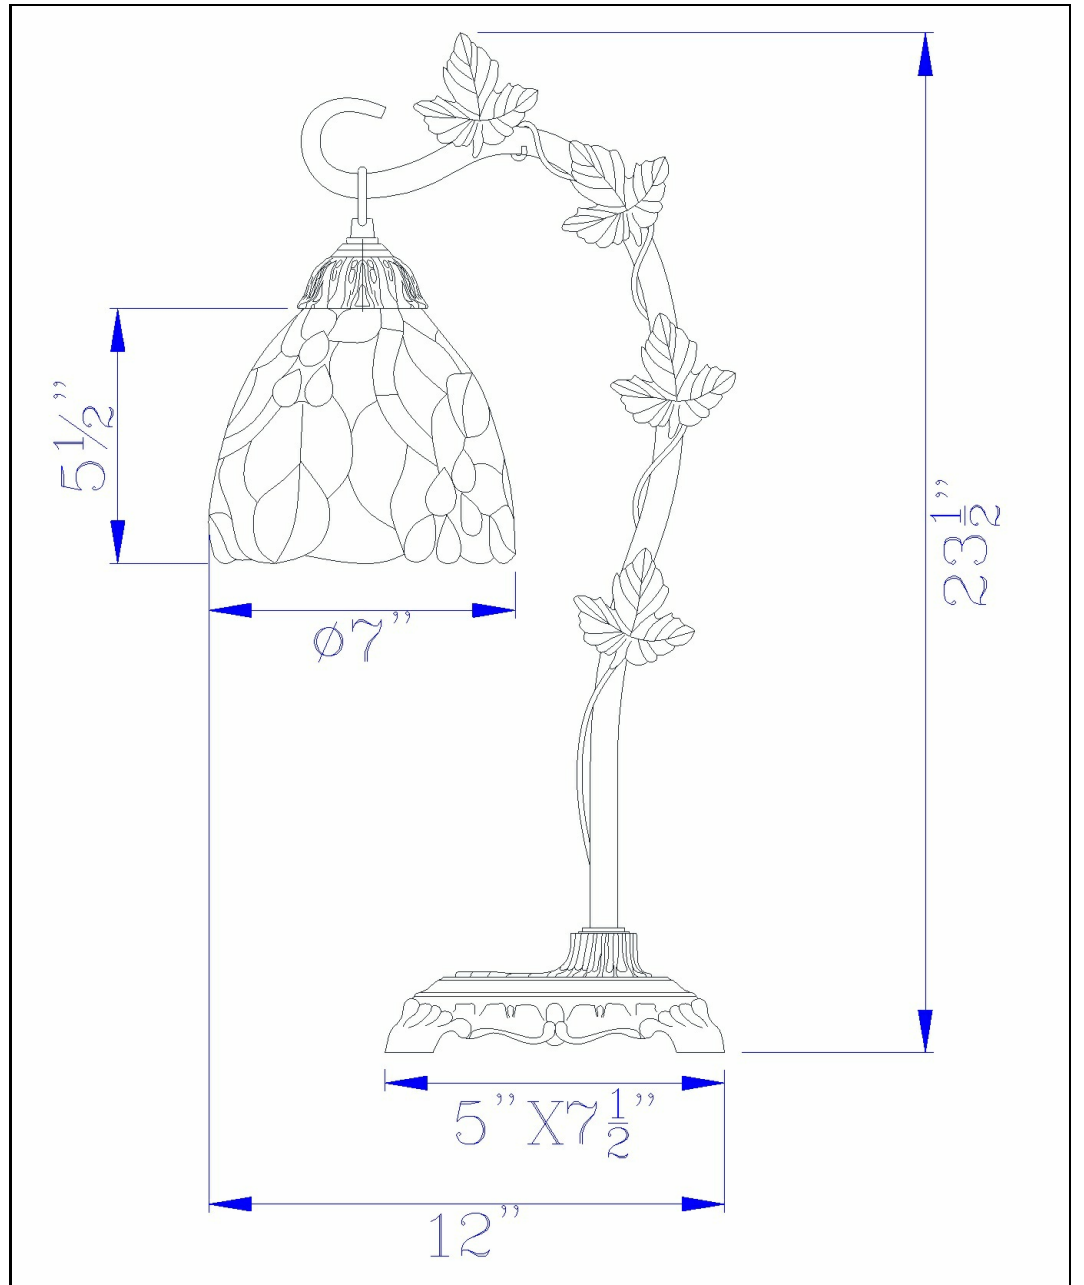

Product No. **BO-2754TB**

Description

60W Cotulla Downbridge Tiffany Table Lamp
Durable Metal Construction
Hand Painted Tiffany Glass Shade
Ships in One Carton
Little To No Assembly Required
On/Off Switch Lamp
On/Off Switch Lamp
24" Height Metal Tiffany Table Lamp in
Bronze Finish

Technical Specifications

UPC	020193067284	Shade Bottom1	7.00
Wattage	60W	Shade Side	5.50
CRI	N/A	Carton 1 Dimensions	26.00 x 8.50 x 12.50
Lumen	N/A	Carton 2 Dimensions	0.00 x 0.00 x 12.50
Switch Type	On/Off	Package Dimensions	L: 12.50 W: 8.50 H: 26.00
Bulb Base	E26		
Number of Lights	1		
Color	Tiffany		
Base Color	Dark Bronze		