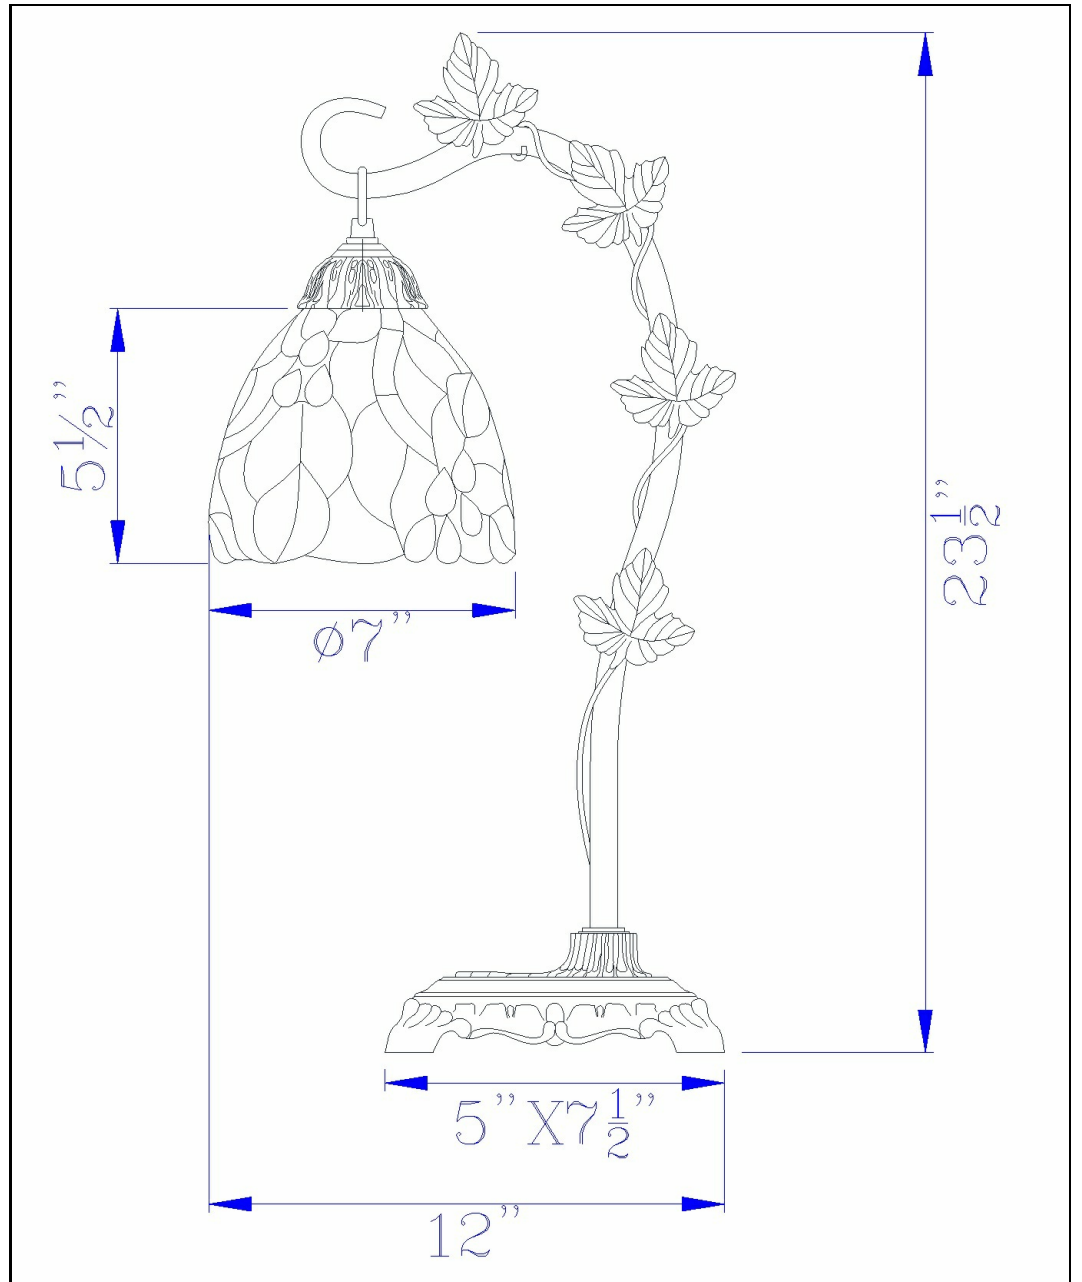

Product No. **BO-2754TB**

Description

60W Cotulla Downbridge Tiffany Table Lamp
Durable Metal Construction
Hand Painted Tiffany Glass Shade
Ships in One Carton
Little To No Assembly Required
On/Off Switch Lamp
On/Off Switch Lamp
24" Height Metal Tiffany Table Lamp in
Bronze Finish

Technical Specifications

UPC	020193067284	Shade Bottom1	7.00
Wattage	60W	Shade Side	5.50
CRI	N/A	Carton 1 Dimensions	26.00 x 8.50 x 12.50
Lumen	N/A	Carton 2 Dimensions	0.00 x 0.00 x 12.50
Switch Type	On/Off	Package Dimensions	L: 12.50 W: 8.50 H: 26.00
Bulb Base	E26		
Number of Lights	1		
Color	Tiffany		
Base Color	Dark Bronze		