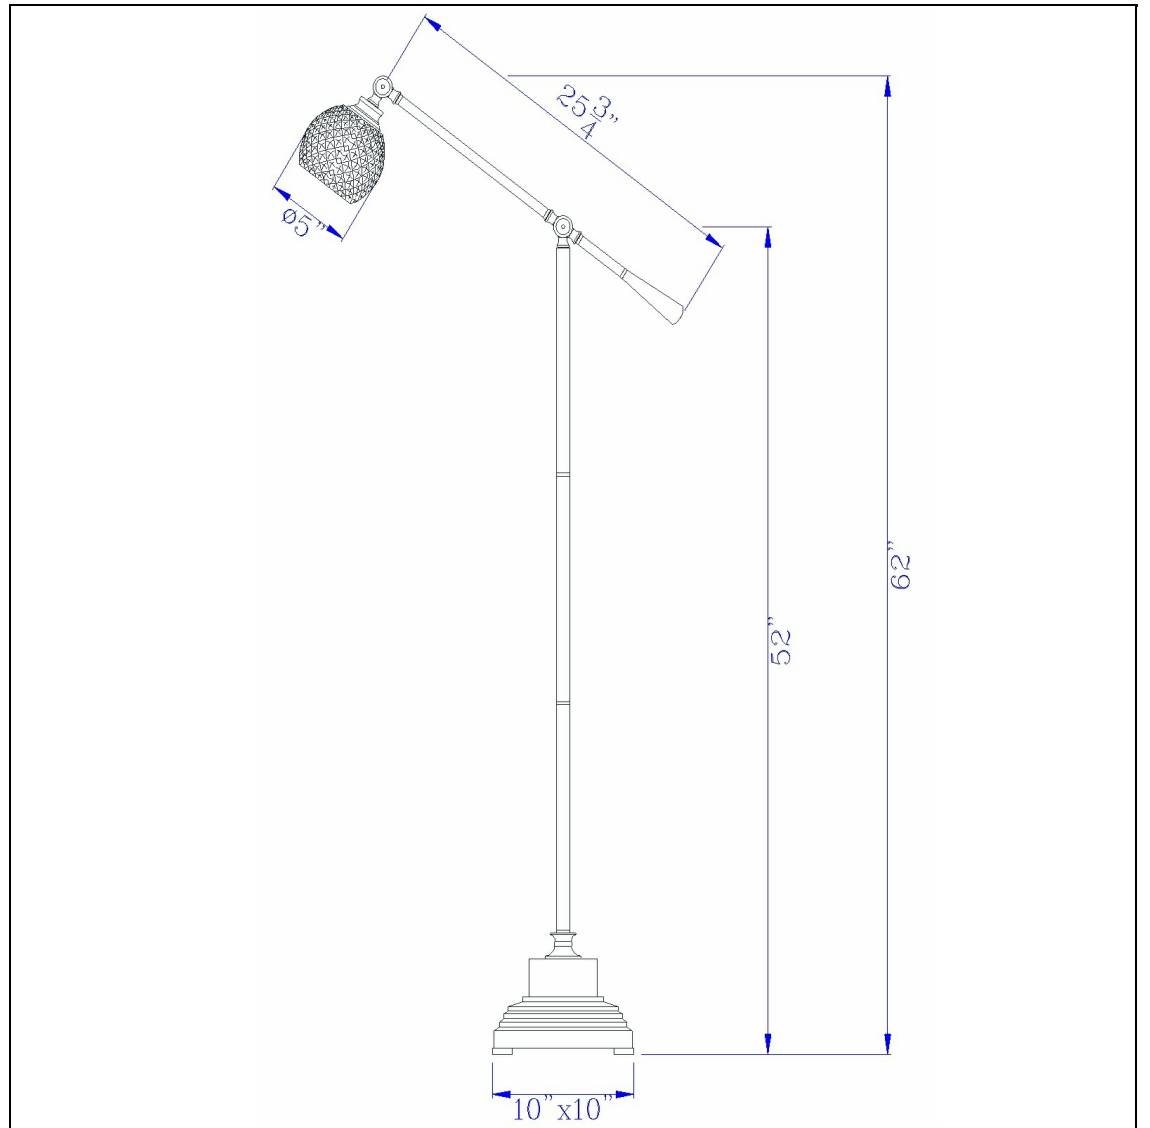

Product No. **BO-2777FL**

Description

60W Brandon Metal Floor Lamp With Glass Shade
Durable Metal Construction
Texturized Glass Shade Included
Balance Arm
Ships in One Carton
Little to No Assembly Required
62" Height Balance Arm Metal Floor Lamp in Dark Bronze Finish

Technical Specifications

UPC	020193067284	Shade Bottom1	5.00
Wattage	60W	Shade Side	5.00
CRI	N/A	Carton 1 Dimensions	11.00 x 13.00 x 20.50
Lumen	N/A	Carton 2 Dimensions	0.00 x 0.00 x 20.50
Switch Type	On/Off	Package Dimensions	L: 20.50 W: 13.00 H: 11.00
Bulb Base	E26		
Number of Lights	1		
Color	Dark Bronze		
Base Color	Dark Bronze		