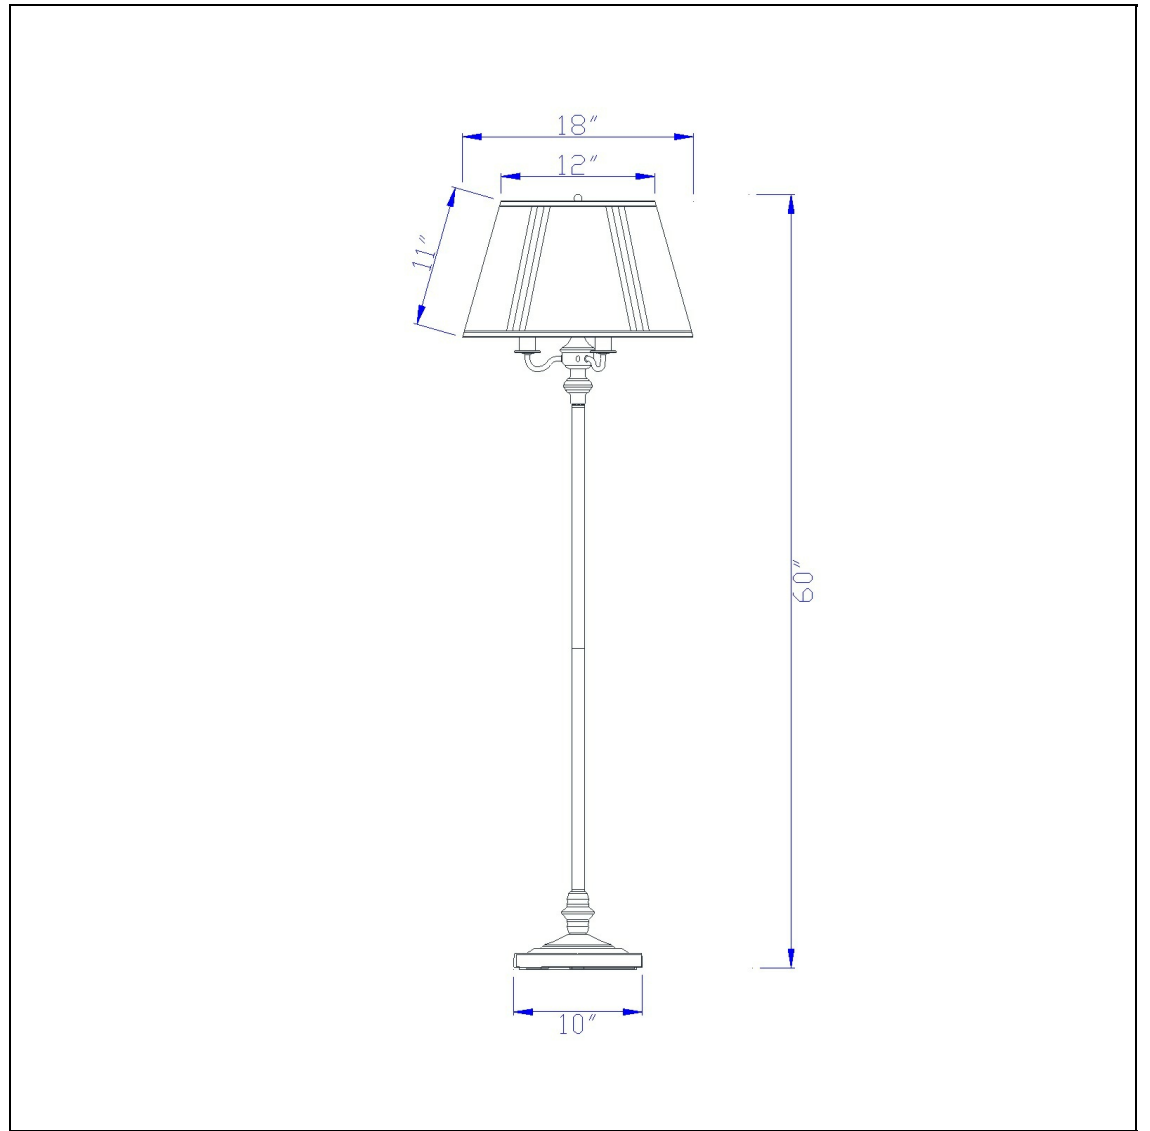

Product No. **BO-315-AB**

Description

150W 6 Way Floor Lamp
Durable metal construction
Six way mechanism for optimal control of light
Little to no assembly required
Matching hardback fabric shade included
Uses spider type shade
Uses spider type shade
59" Height Metal Floor Lamp in Antique Brass

Technical Specifications

UPC	020193067284	Carton 1 Dimensions	21.80 x 10.30 x 12.50
Wattage	150W, 60W	Carton 2 Dimensions	11.00 x 19.00 x 12.50
CRI	N/A	Carton 3 Dimensions	18.00 x 18.00 x 12.00
Lumen	N/A	Package Dimensions	L: 12.50 W: 10.30 H: 21.80
Switch Type	6Way		
Bulb Base	E26+E12		
Number of Lights	4		
Color	Antique Bronze		
Base Color	Antique Brass		