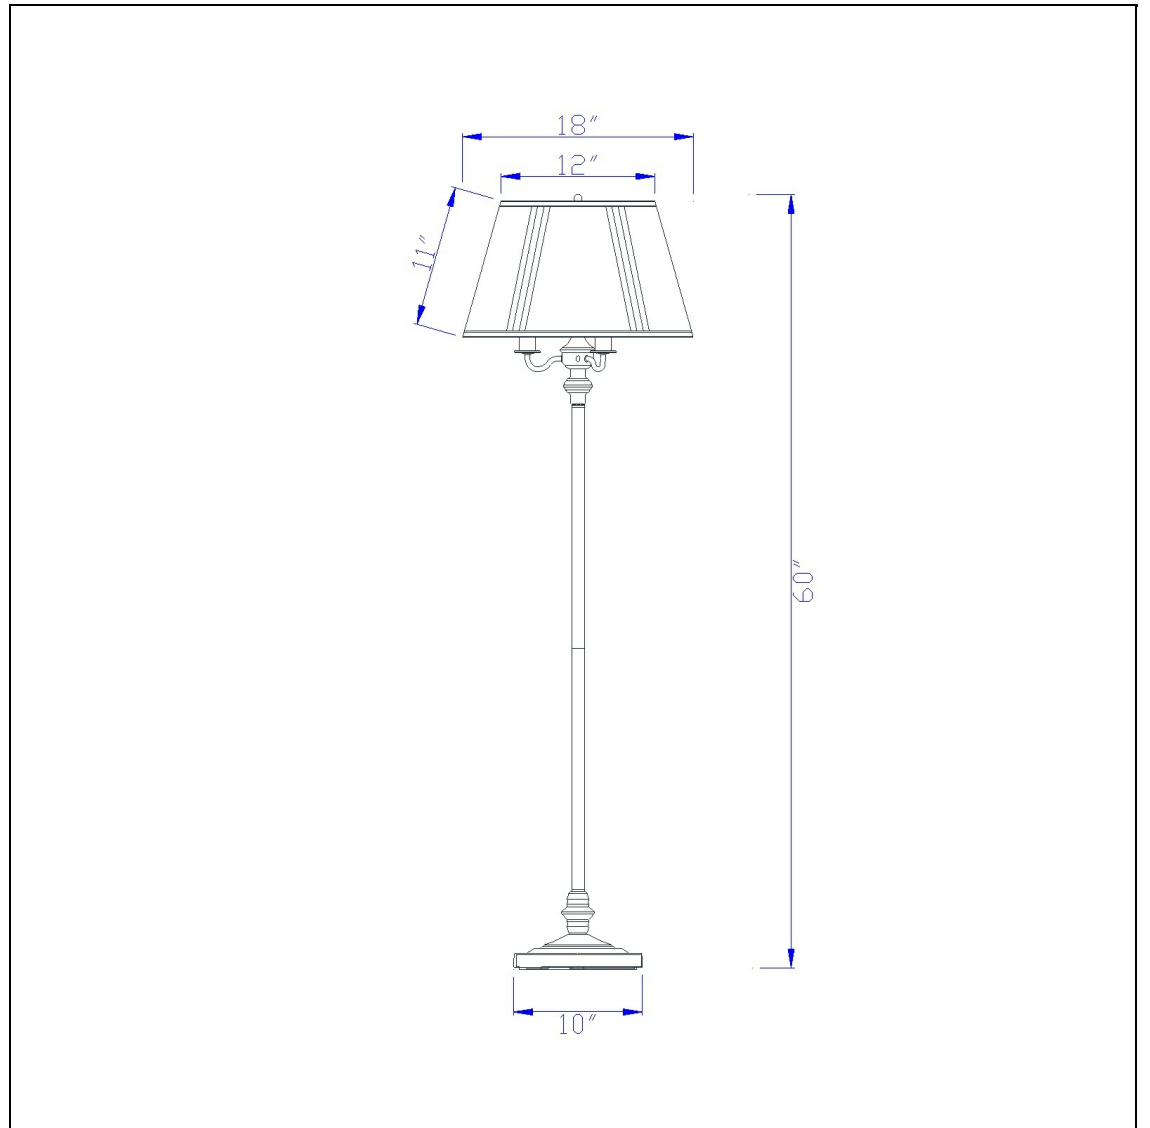

Product No. **BO-315-AB**

Description

150W 6 Way Floor Lamp
Durable metal construction
Six way mechanism for optimal control of light
Little to no assembly required
Matching hardback fabric shade included
Uses spider type shade
Uses spider type shade
59" Height Metal Floor Lamp in Antique Brass

Technical Specifications

UPC	020193067284	Carton 1 Dimensions	21.80 x 10.30 x 12.50
Wattage	150W, 60W	Carton 2 Dimensions	11.00 x 19.00 x 12.50
CRI	N/A	Carton 3 Dimensions	18.00 x 18.00 x 12.00
Lumen	N/A	Package Dimensions	L: 12.50 W: 10.30 H: 21.80
Switch Type	6Way		
Bulb Base	E26+E12		
Number of Lights	4		
Color	Antique Bronze		
Base Color	Antique Brass		