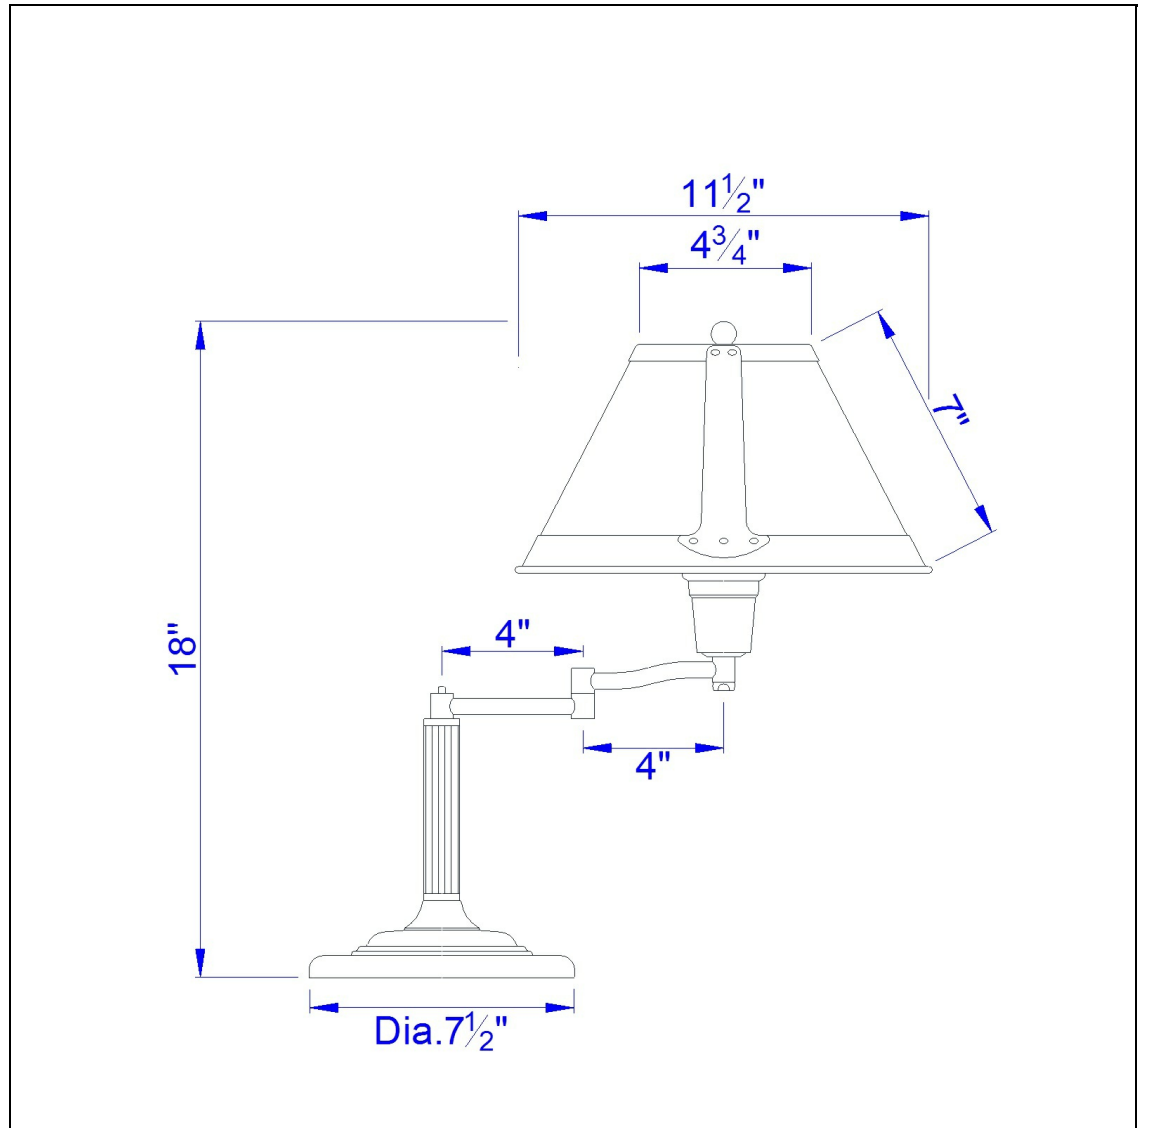

Product No. **BO-462**

Description

60W Swing Arm Mica Desk Lamp  
Natural Mica shade  
Fully functional swing arm  
Little to no assembly required  
Ships in one carton  
Ships in one carton  
15" Height Metal Desk Lamp in Rust

Technical Specifications

<b>UPC</b>	020193067284
<b>Wattage</b>	60W
<b>CRI</b>	N/A
<b>Lumen</b>	N/A
<b>Switch Type</b>	On/Off
<b>Bulb Base</b>	E26
<b>Number of Lights</b>	1
<b>Color</b>	Rust
<b>Base Color</b>	Rust

<b>Carton 1 Dimensions</b>	9.50 x 14.00 x 14.00
<b>Carton 2 Dimensions</b>	0.00 x 0.00 x 14.00
<b>Package Dimensions</b>	L: 14.00 W: 14.00 H: 9.50