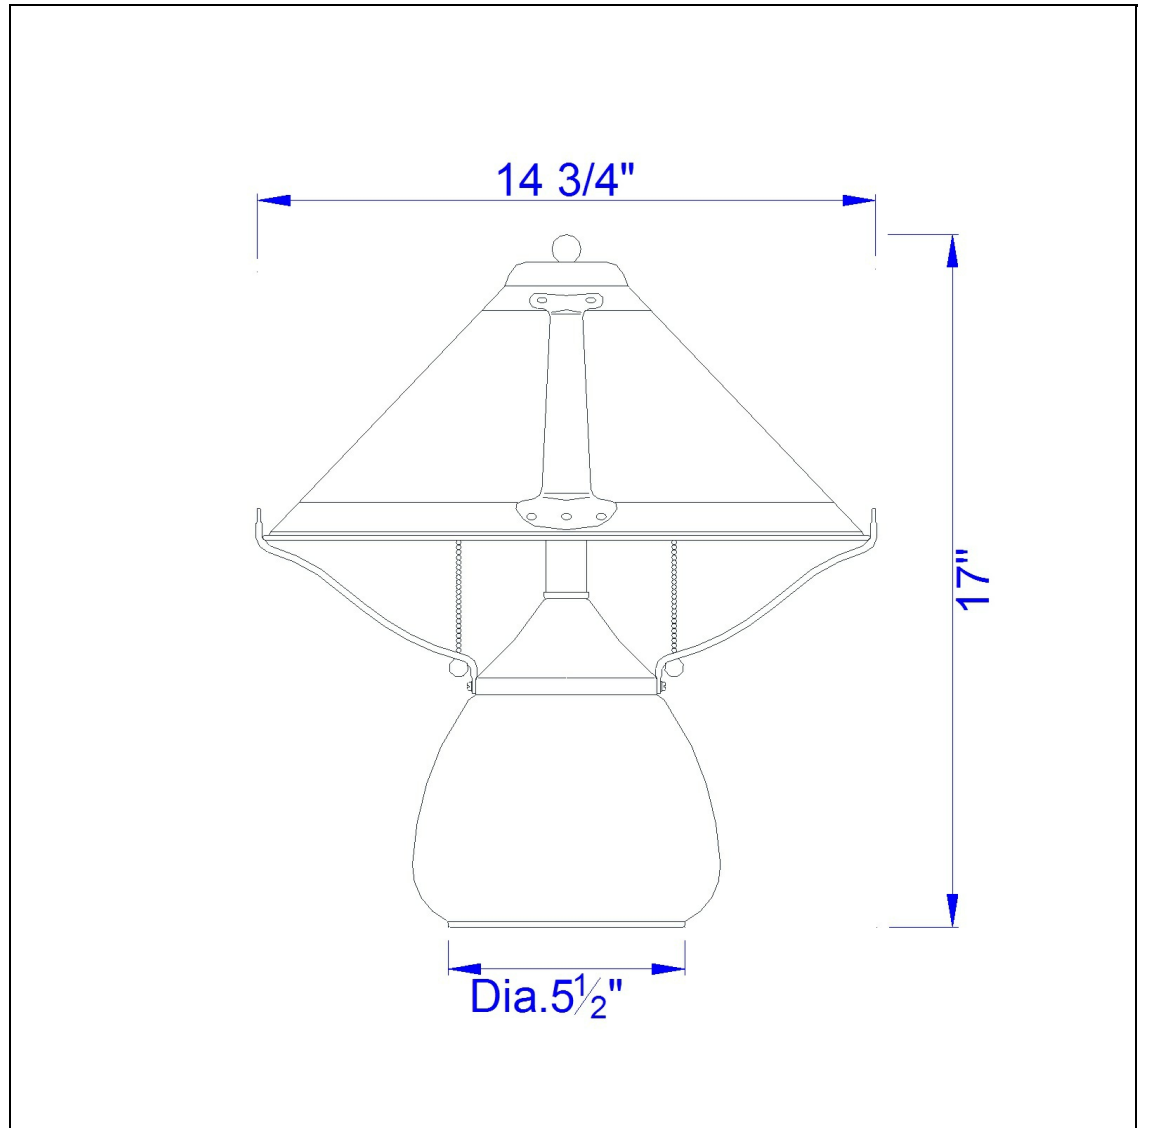

Product No. **BO-464**

Description

40W X 2 Mica Table Lamp
Natural Mica shade
6 foot power cord
Little to no assembly required
Ships in one carton
Ships in one carton
17" Height Metal Table Lamp in Rust

Technical Specifications

UPC	020193067284	Carton 1 Dimensions	22.30 x 9.50 x 17.00
Wattage	40WX2	Carton 2 Dimensions	0.00 x 0.00 x 17.00
CRI	N/A	Package Dimensions	L: 17.00 W: 9.50 H: 22.30
Lumen	N/A		
Switch Type	On/Off		
Bulb Base	E26		
Number of Lights	2		
Color	Rust		
Base Color	Rust		