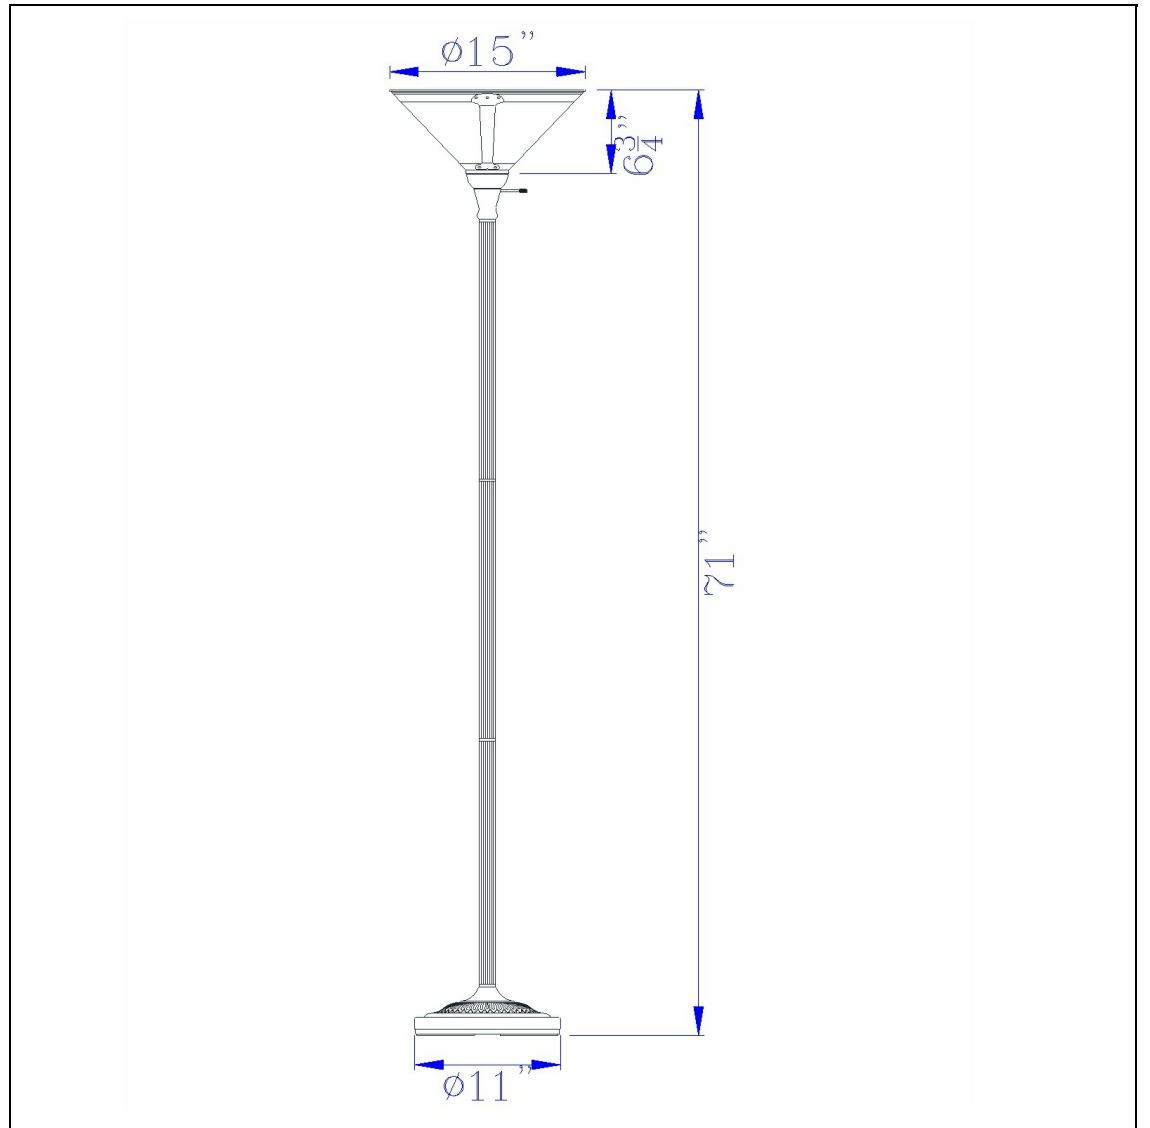

Product No. **BO-469**

Description

150W 3 Way Torchiere W/Mica Shade
Natural Mica shade
On/off switch on socket
Little to no assembly required
Ships in one carton
Ships in one carton
71" Height Metal Torchiere in Rust

Technical Specifications

UPC	020193067284	Carton 1 Dimensions	23.50 x 9.50 x 16.80
Wattage	150W	Carton 2 Dimensions	0.00 x 0.00 x 16.80
CRI	N/A	Package Dimensions	L: 16.80 W: 9.50 H: 23.50
Lumen	N/A		
Switch Type	3-Way		
Bulb Base	E26		
Number of Lights	1		
Color	Rust		
Base Color	Rust		