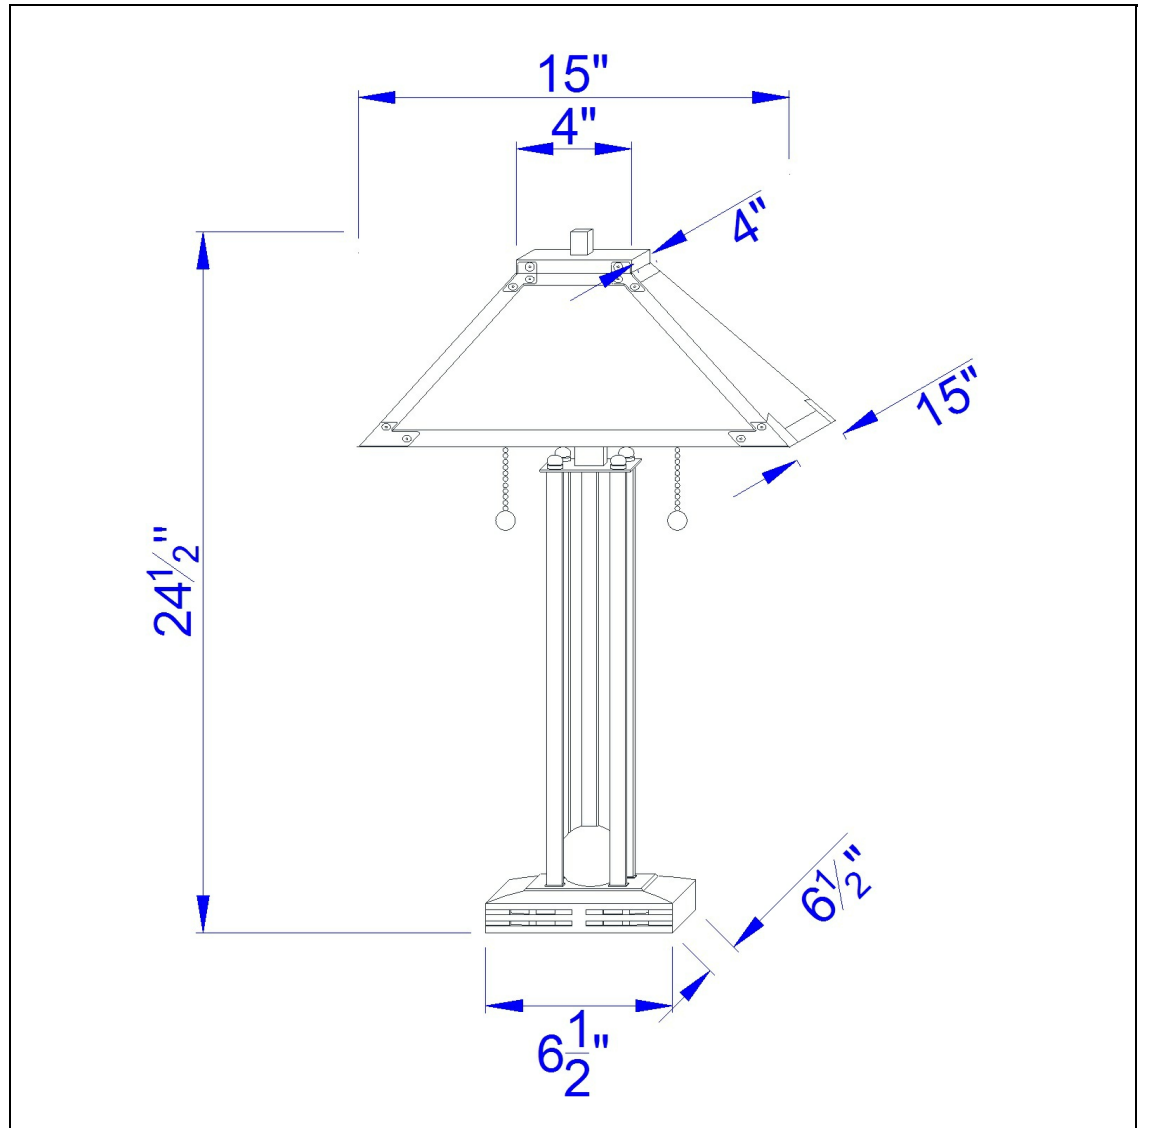

Product No. **BO-476**

Description

60W X 2 Table Lamp W/Mica Shade  
Double bulb socket  
Pull chain mechanism  
Little to no assembly required  
Ships in one carton  
Ships in one carton  
24.5" Height Metal Table Lamp in Matte Black

Technical Specifications

<b>UPC</b>	020193067284	<b>Carton 1 Dimensions</b>	23.90 x 9.60 x 20.90
<b>Wattage</b>	60WX2	<b>Carton 2 Dimensions</b>	0.00 x 0.00 x 20.90
<b>CRI</b>	N/A	<b>Package Dimensions</b>	L: 20.90 W: 9.60 H: 23.90
<b>Lumen</b>	N/A		
<b>Switch Type</b>	On/Off		
<b>Bulb Base</b>	E26		
<b>Number of Lights</b>	2		
<b>Color</b>	Rust		
<b>Base Color</b>	Matt Black		