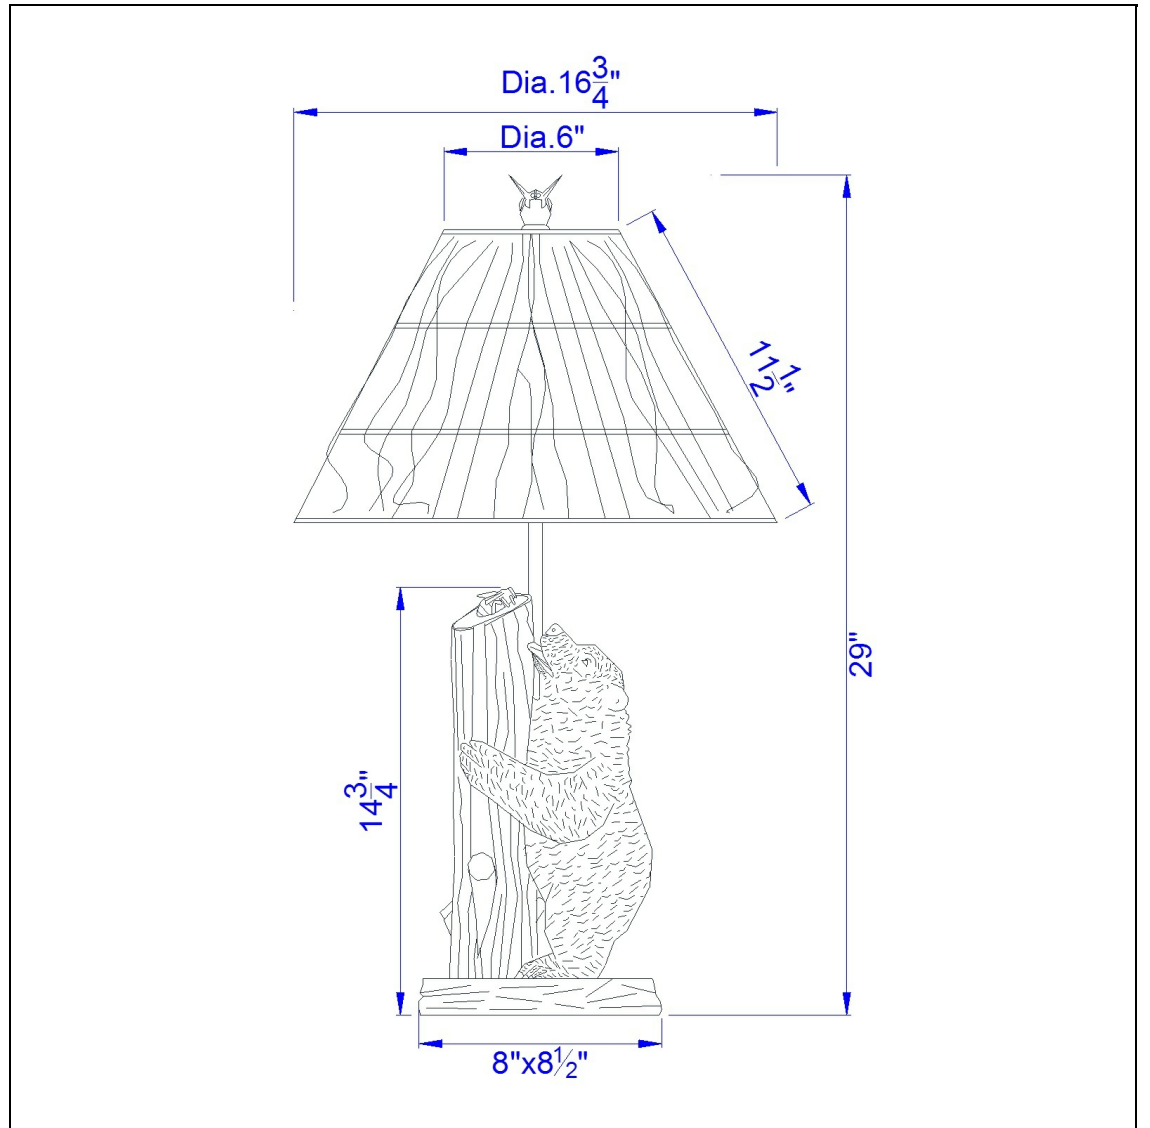

Product No. **BO-507**

Description

150W Resin Bear/Honey Bee Table Lp
Durable resin construction
6 foot power cord
Little to no assembly required
Includes real twig shade
Includes real twig shade
29" Height Resin Table Lamp in Brown

Technical Specifications

UPC	020193067284	Carton 1 Dimensions	23.00 x 10.10 x 10.50
Wattage	150W	Carton 2 Dimensions	11.50 x 18.00 x 10.50
CRI	N/A	Carton 3 Dimensions	17.00 x 17.00 x 12.00
Lumen	N/A	Package Dimensions	L: 10.50 W: 10.10 H: 23.00
Switch Type	3-Way		
Bulb Base	E26		
Number of Lights	1		
Color	Antique Bronze		
Base Color	Antique Bronze		