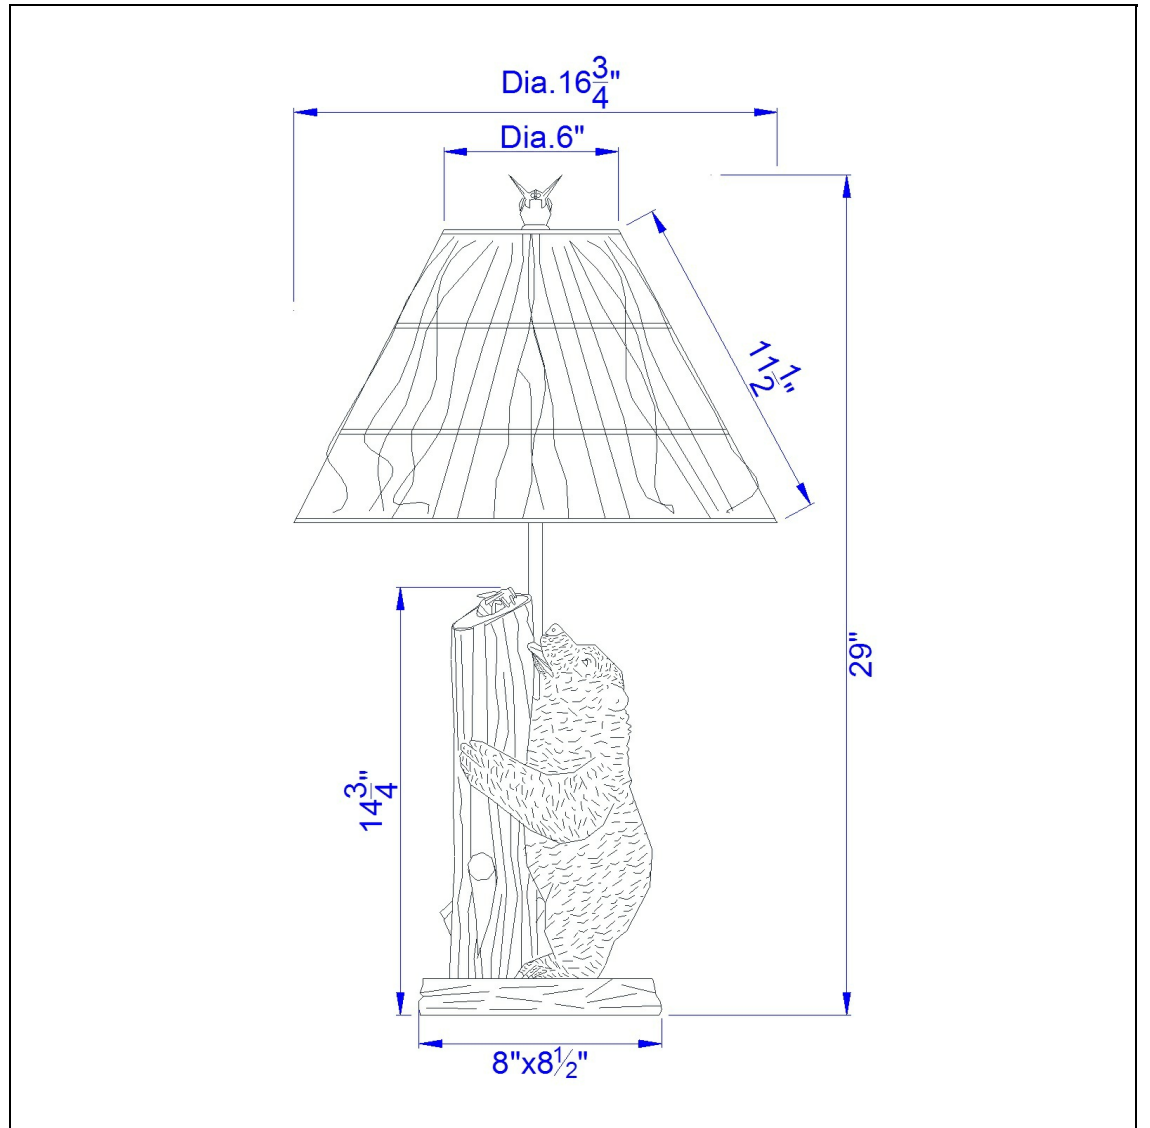

Product No. **BO-507**

Description

150W Resin Bear/Honey Bee Table Lp
Durable resin construction
6 foot power cord
Little to no assembly required
Includes real twig shade
Includes real twig shade
29" Height Resin Table Lamp in Brown

Technical Specifications

| | | | |
|-------------------------|----------------|----------------------------|----------------------------|
| UPC | 020193067284 | Carton 1 Dimensions | 23.00 x 10.10 x 10.50 |
| Wattage | 150W | Carton 2 Dimensions | 11.50 x 18.00 x 10.50 |
| CRI | N/A | Carton 3 Dimensions | 17.00 x 17.00 x 12.00 |
| Lumen | N/A | Package Dimensions | L: 10.50 W: 10.10 H: 23.00 |
| Switch Type | 3-Way | | |
| Bulb Base | E26 | | |
| Number of Lights | 1 | | |
| Color | Antique Bronze | | |
| Base Color | Antique Bronze | | |