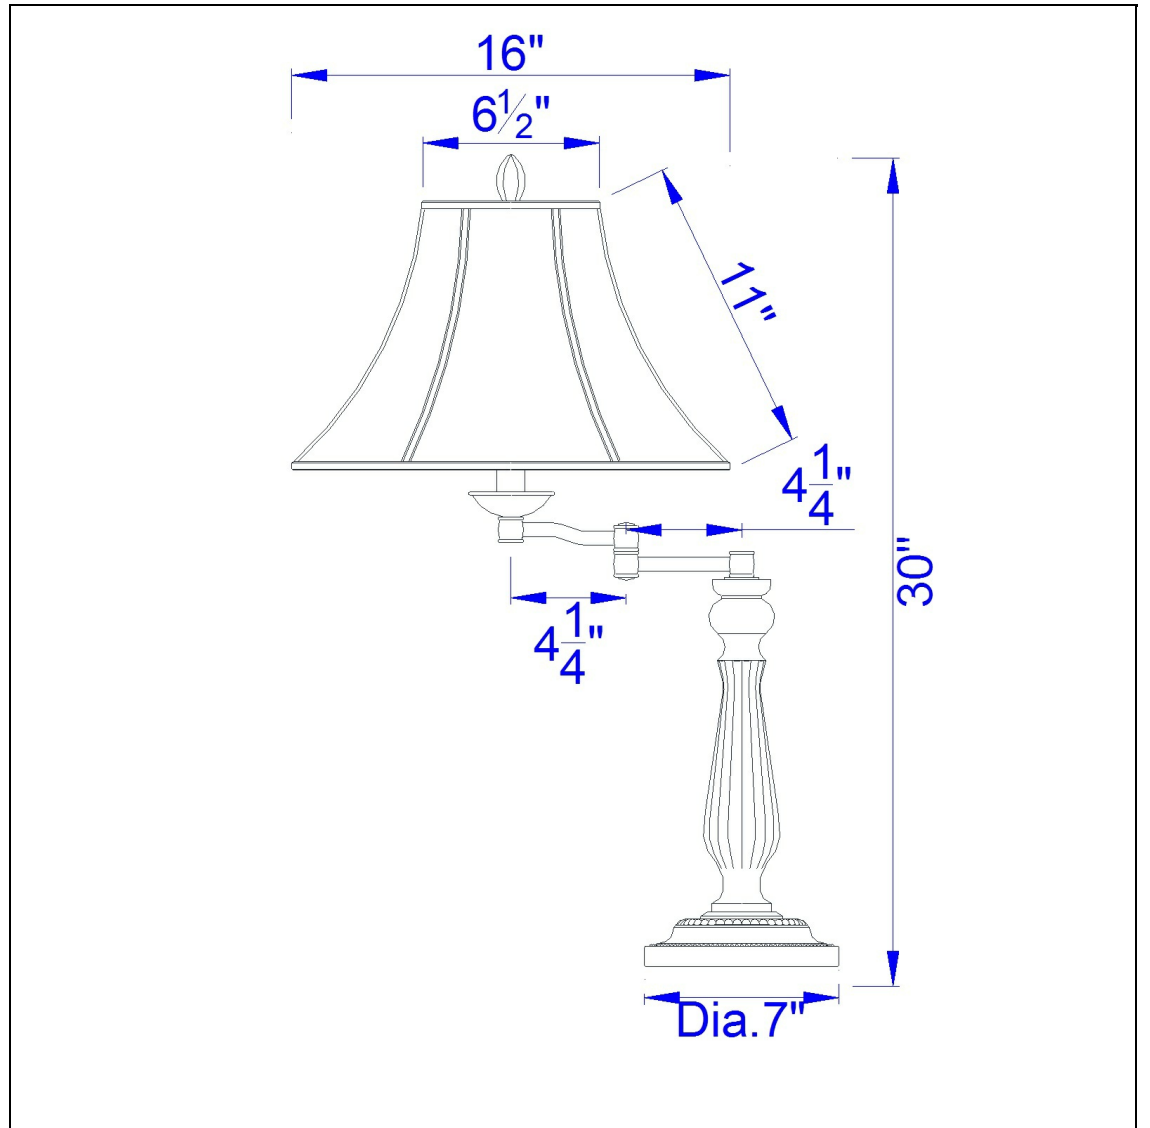

Product No. **BO-581TB**

Description

150W 3 Way Swing Arm Table Lamp
Durable metal construction
Fully functional swing arm
Little to no assembly required
6 foot power cord
6 foot power cord
30" Height Metal Table Lamp in Antique Rust

Technical Specifications

UPC	020193067284	Carton 1 Dimensions	23.90 x 9.10 x 10.10
Wattage	150W	Carton 2 Dimensions	11.00 x 17.00 x 10.10
CRI	N/A	Carton 3 Dimensions	17.00 x 17.00 x 12.00
Lumen	N/A	Package Dimensions	L: 10.10 W: 9.10 H: 23.90
Switch Type	3-Way		
Bulb Base	E26		
Number of Lights	1		
Color	Antique Rust		
Base Color	Antique Rust		