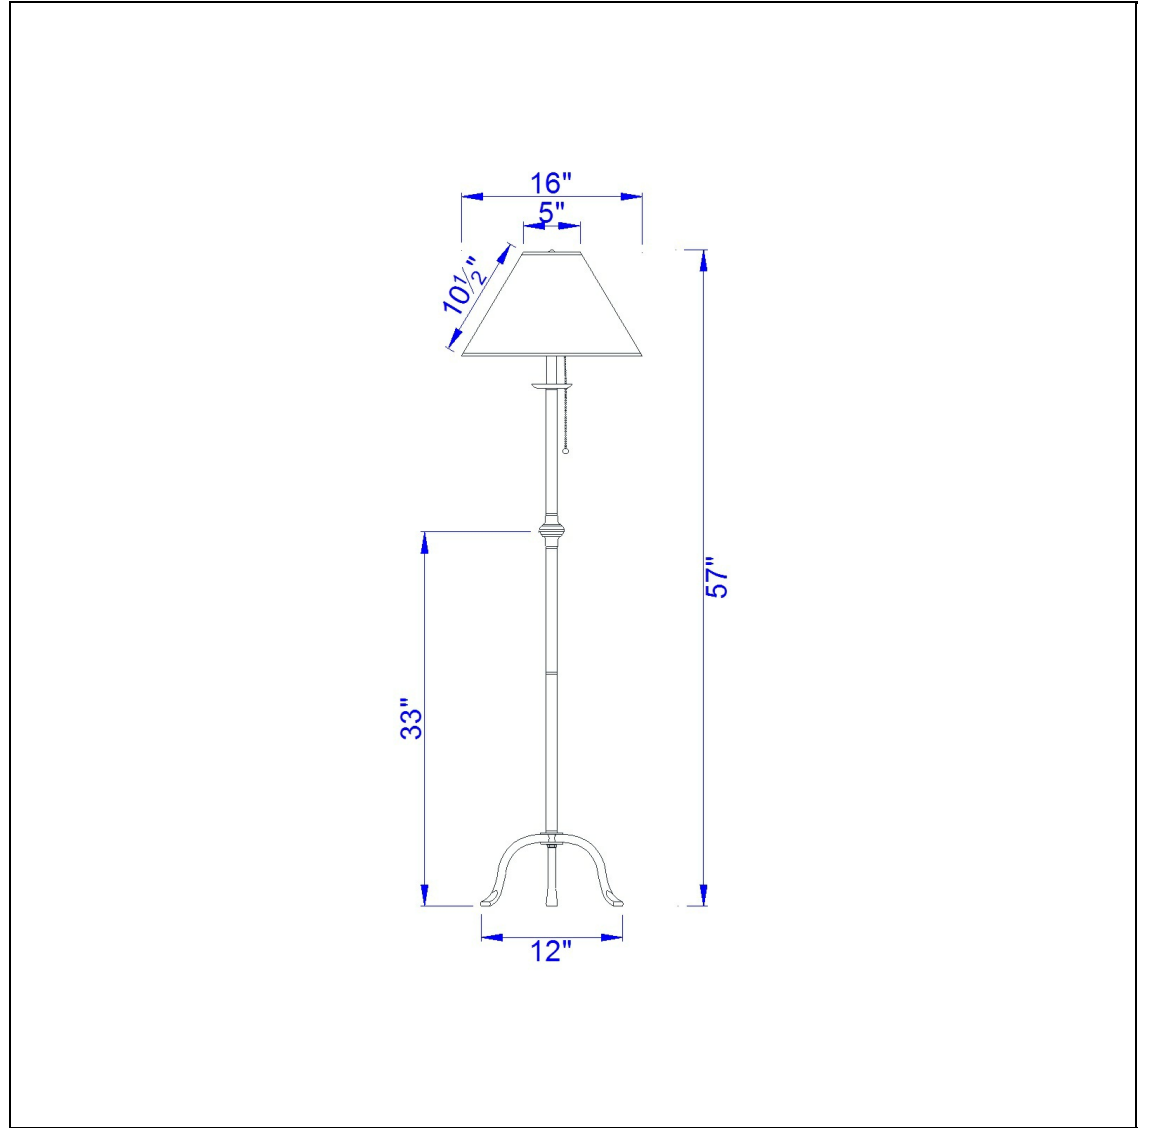

Product No. **BO-903FL**

Description

100W Iron Floor Lamp W/Pull Chain  
Durable iron construction  
Pull chain mechanism  
Little to no assembly required  
6 foot power cord  
6 foot power cord  
57" Height Iron Floor Lamp in Black

Technical Specifications

<b>UPC</b>	020193067284	<b>Carton 1 Dimensions</b>	8.30 x 13.00 x 14.40
<b>Wattage</b>	100W	<b>Carton 2 Dimensions</b>	11.00 x 17.00 x 14.40
<b>CRI</b>	N/A	<b>Carton 3 Dimensions</b>	17.00 x 17.00 x 11.00
<b>Lumen</b>	N/A	<b>Package Dimensions</b>	L: 14.40 W: 13.00 H: 8.30
<b>Switch Type</b>	On/Off		
<b>Bulb Base</b>	E26		
<b>Number of Lights</b>	1		
<b>Color</b>	Black		
<b>Base Color</b>	Matt Black		