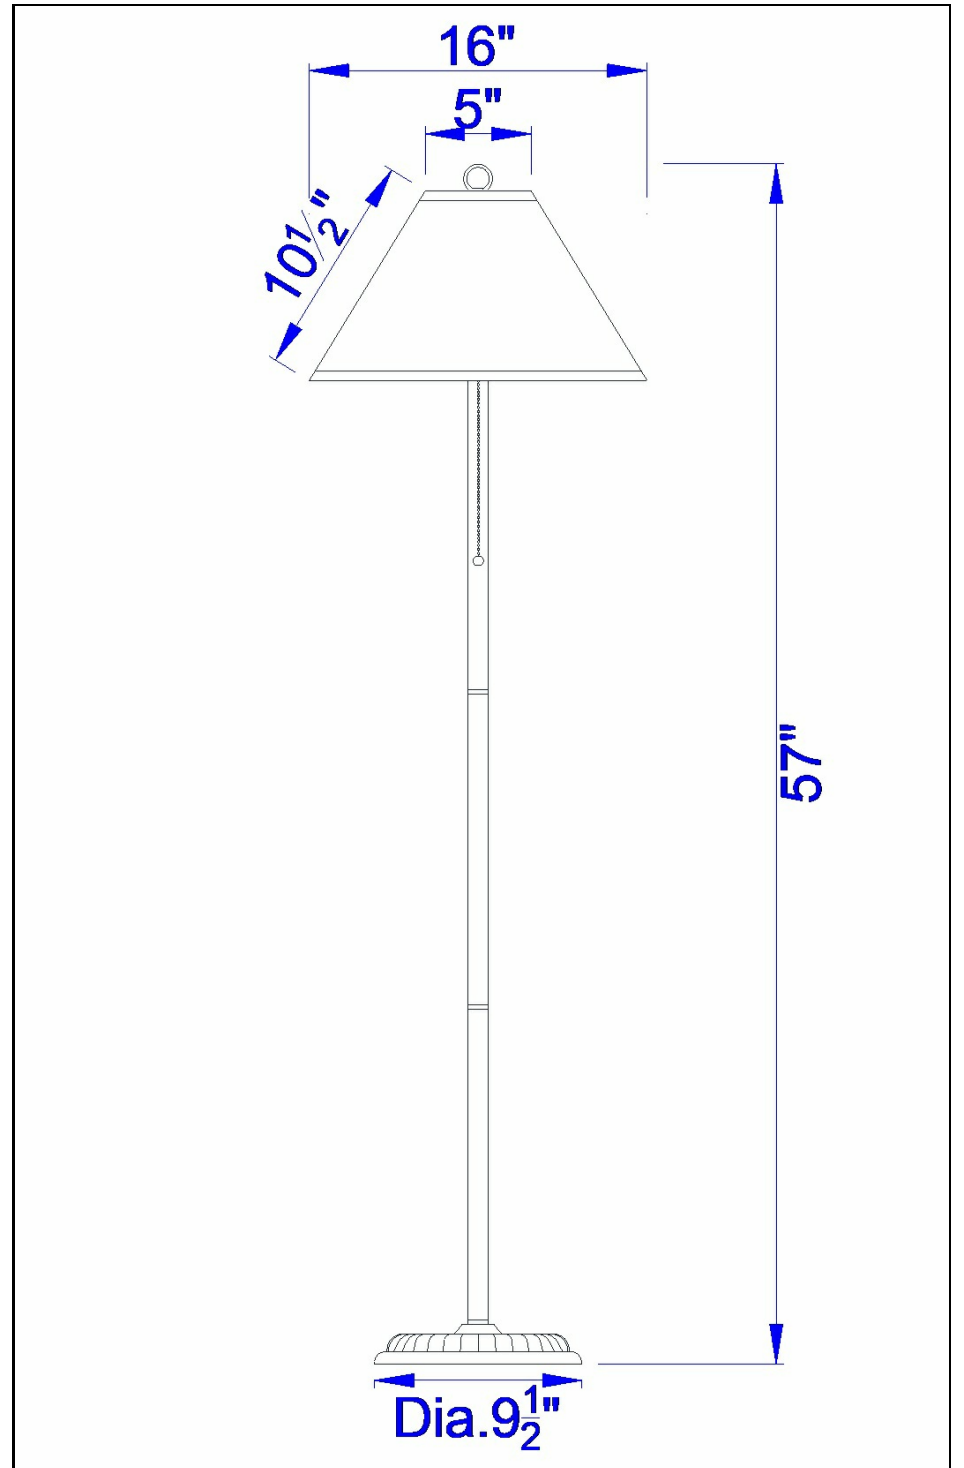

Product No. **BO-904FL-OW**

Description

100W Candlestick Floor Lamp W/Pull Chain Switch  
Durable Metal Construction  
Matte Black Finish  
Little to no assembly required  
On/Off Pull Chain  
On/Off Pull Chain  
57" Height Metal Floor Lamp in Black Rust Finish

Technical Specifications

<b>UPC</b>	020193067284	<b>Carton 1 Dimensions</b>	22.80 x 9.30 x 12.80
<b>Wattage</b>	100W	<b>Carton 2 Dimensions</b>	0.00 x 0.00 x 12.80
<b>CRI</b>	N/A	<b>Package Dimensions</b>	L: 12.80 W: 9.30 H: 22.80
<b>Lumen</b>	N/A		
<b>Switch Type</b>	On/Off		
<b>Bulb Base</b>	E26		
<b>Number of Lights</b>	1		
<b>Color</b>	Black/Rust		
<b>Base Color</b>	Black/Rust		