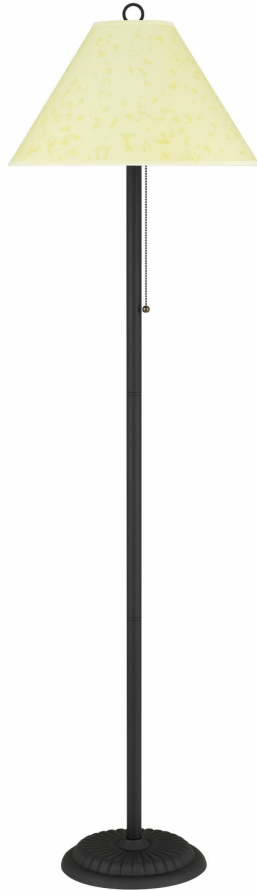

Product No. **BO-904FL-OW**

Description

100W Candlestick Floor Lamp W/Pull Chain Switch  
Durable Metal Construction  
Matte Black Finish  
Little to no assembly required  
On/Off Pull Chain  
On/Off Pull Chain  
57" Height Metal Floor Lamp in Black Rust Finish

Technical Specifications

<b>UPC</b>	020193067284	<b>Carton 1 Dimensions</b>	22.80 x 9.30 x 12.80
<b>Wattage</b>	100W	<b>Carton 2 Dimensions</b>	0.00 x 0.00 x 12.80
<b>CRI</b>	N/A	<b>Package Dimensions</b>	L: 12.80 W: 9.30 H: 22.80
<b>Lumen</b>	N/A		
<b>Switch Type</b>	On/Off		
<b>Bulb Base</b>	E26		
<b>Number of Lights</b>	1		
<b>Color</b>	Black/Rust		
<b>Base Color</b>	Black/Rust		