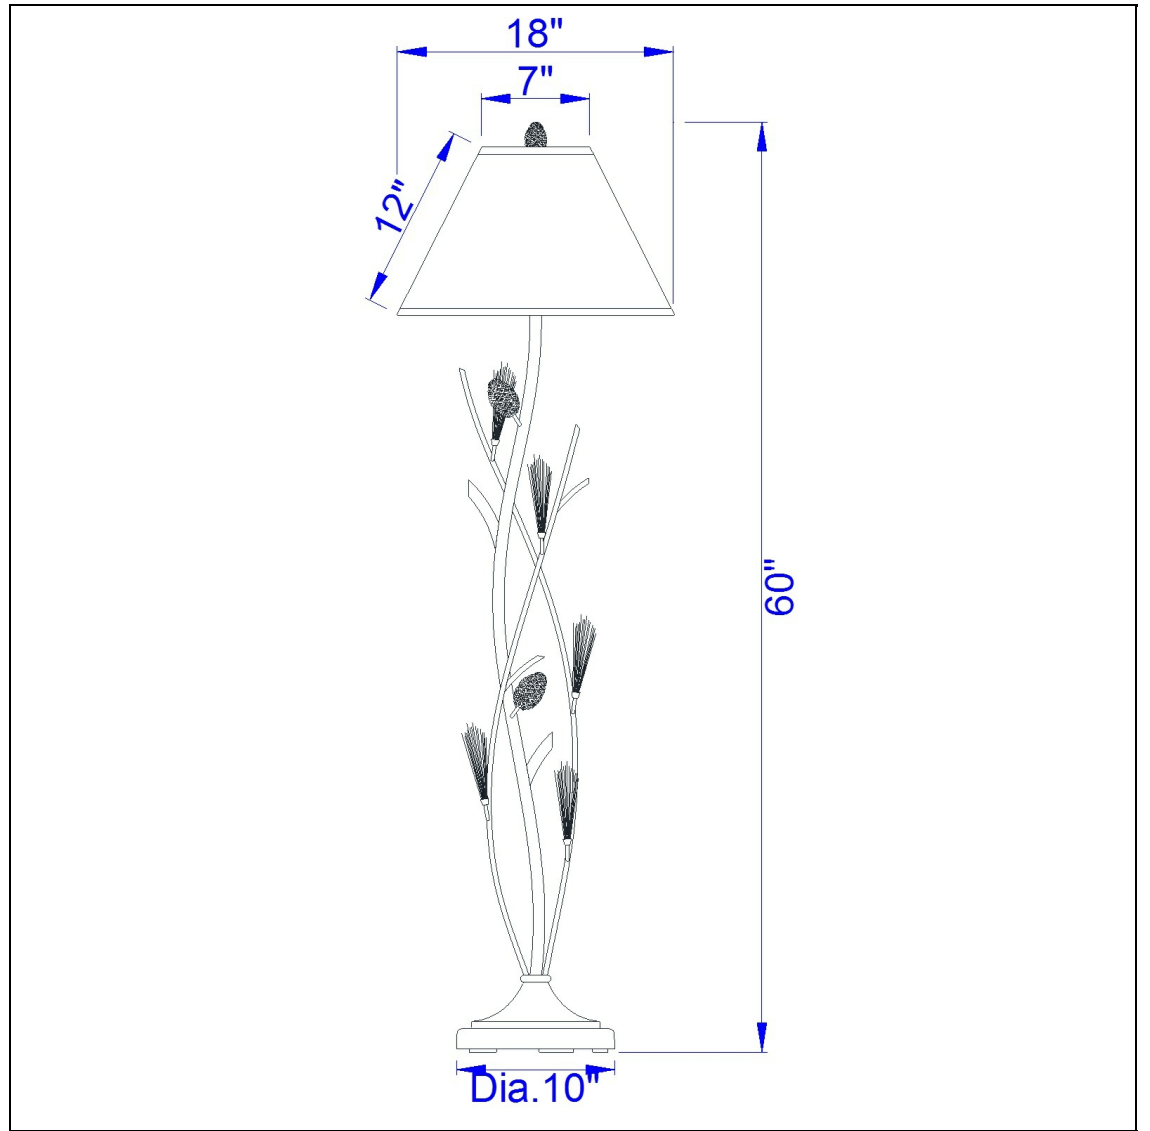

Product No. **BO-961FL**

Description

150W 3Way Pine Twig Iron Fl Lp
Durable iron construction
Three way mechanism for optimal control of light
Little to no assembly required
6 foot power cord
6 foot power cord
60" Height Iron Floor Lamp in Rust

Technical Specifications

UPC	020193067284	Carton 1 Dimensions	9.80 x 13.50 x 47.30
Wattage	150W	Carton 2 Dimensions	12.00 x 19.00 x 47.30
CRI	N/A	Carton 3 Dimensions	19.00 x 19.00 x 13.00
Lumen	N/A	Package Dimensions	L: 47.30 W: 13.50 H: 9.80
Switch Type	3-Way		
Bulb Base	E26		
Number of Lights	1		
Color	Willow		
Base Color	Willow		