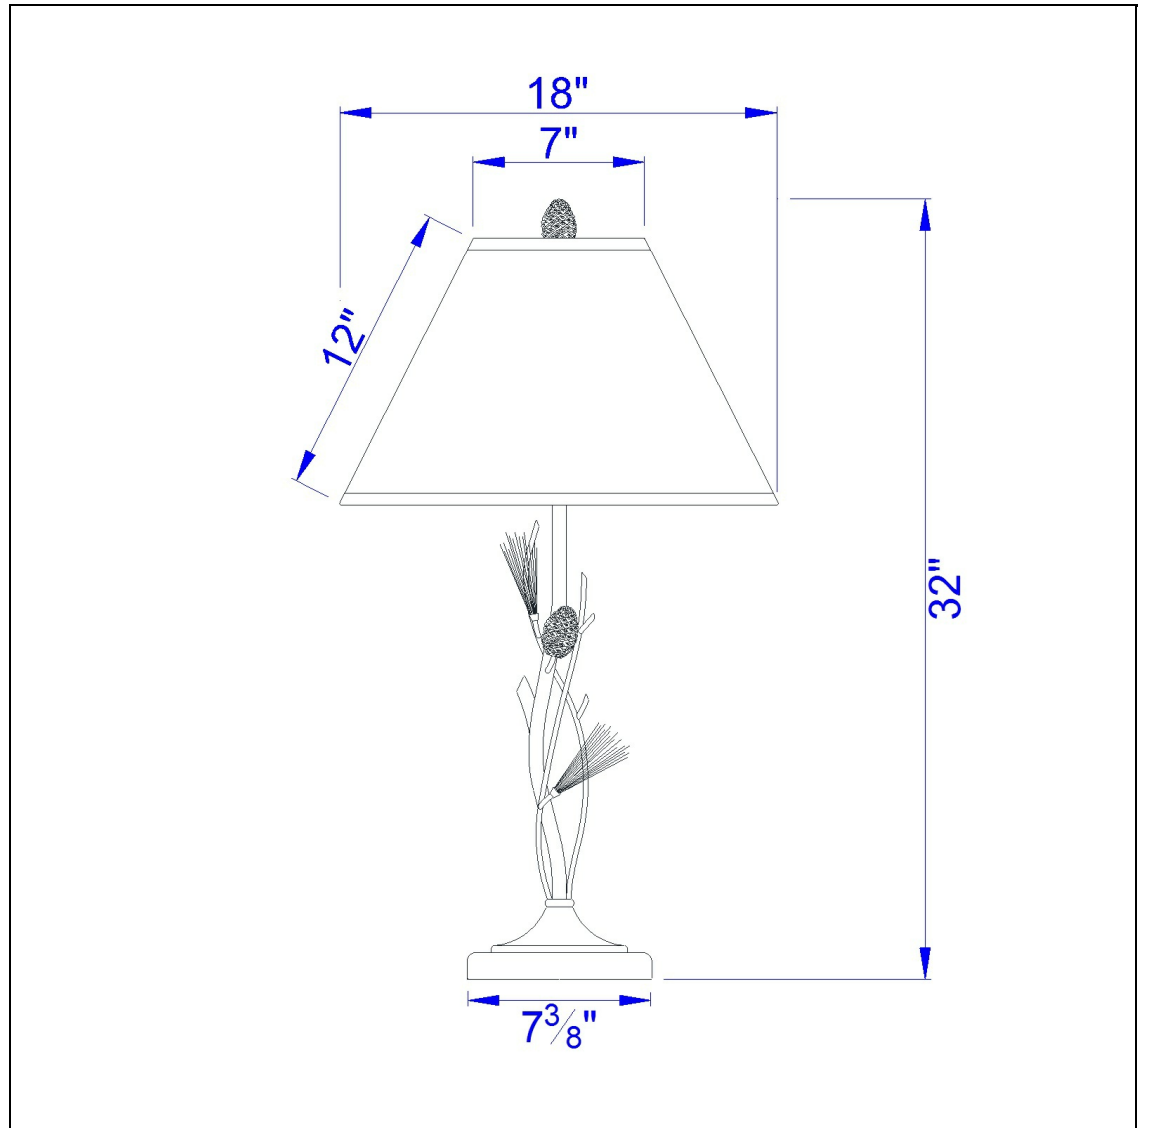

Product No. **BO-961TB**

Description

150W 3Way Pine Twig Iron Tb Lp
Durable iron construction
Three way mechanism for optimal control of light
Little to no assembly required
6 foot power cord
6 foot power cord
32" Height Iron Table Lamp in Rust

Technical Specifications

UPC	020193067284	Carton 1 Dimensions	20.30 x 6.00 x 10.50
Wattage	150W	Carton 2 Dimensions	12.00 x 19.00 x 10.50
CRI	N/A	Carton 3 Dimensions	19.00 x 19.00 x 13.00
Lumen	N/A	Package Dimensions	L: 10.50 W: 6.00 H: 20.30
Switch Type	3-Way		
Bulb Base	E26		
Number of Lights	1		
Color	Willow		
Base Color	Willow		