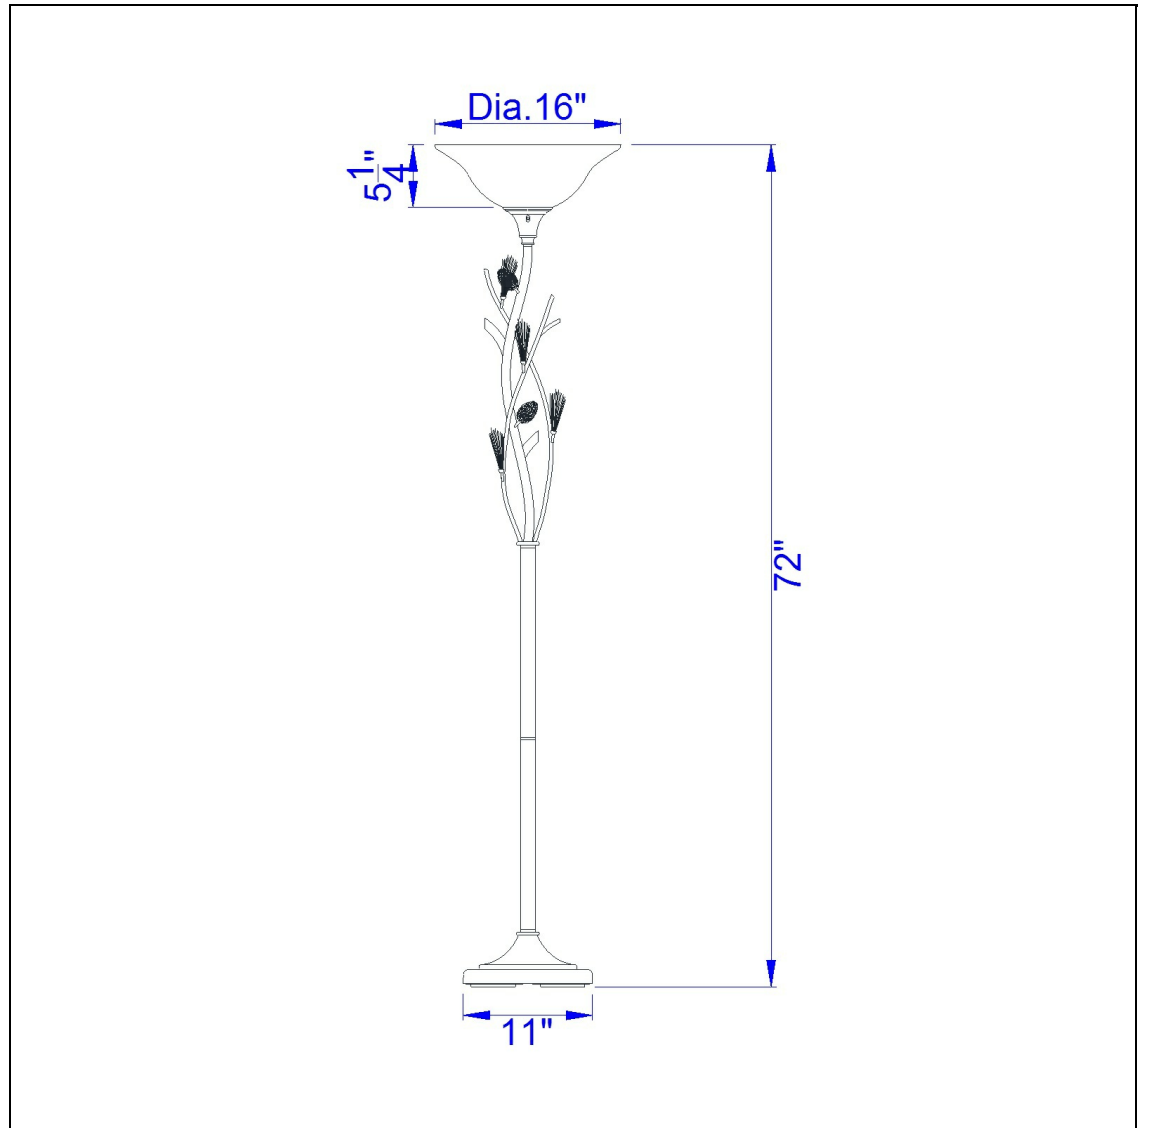

Product No. **BO-961TR**

Description

150W 3 Way Pinecone Torch W/Gls Shd
Durable iron construction
Three way mechanism for optimal control of light
Little to no assembly required
Ships in one carton
Ships in one carton
72" Height Metal Torchiere in Rust

Technical Specifications

UPC	020193067284	Carton 1 Dimensions	28.50 x 9.50 x 23.30
Wattage	150W	Carton 2 Dimensions	0.00 x 0.00 x 23.30
CRI	N/A	Package Dimensions	L: 23.30 W: 9.50 H: 28.50
Lumen	N/A		
Switch Type	3-Way		
Bulb Base	E26		
Number of Lights	1		
Color	Amber		
Base Color	Willow		