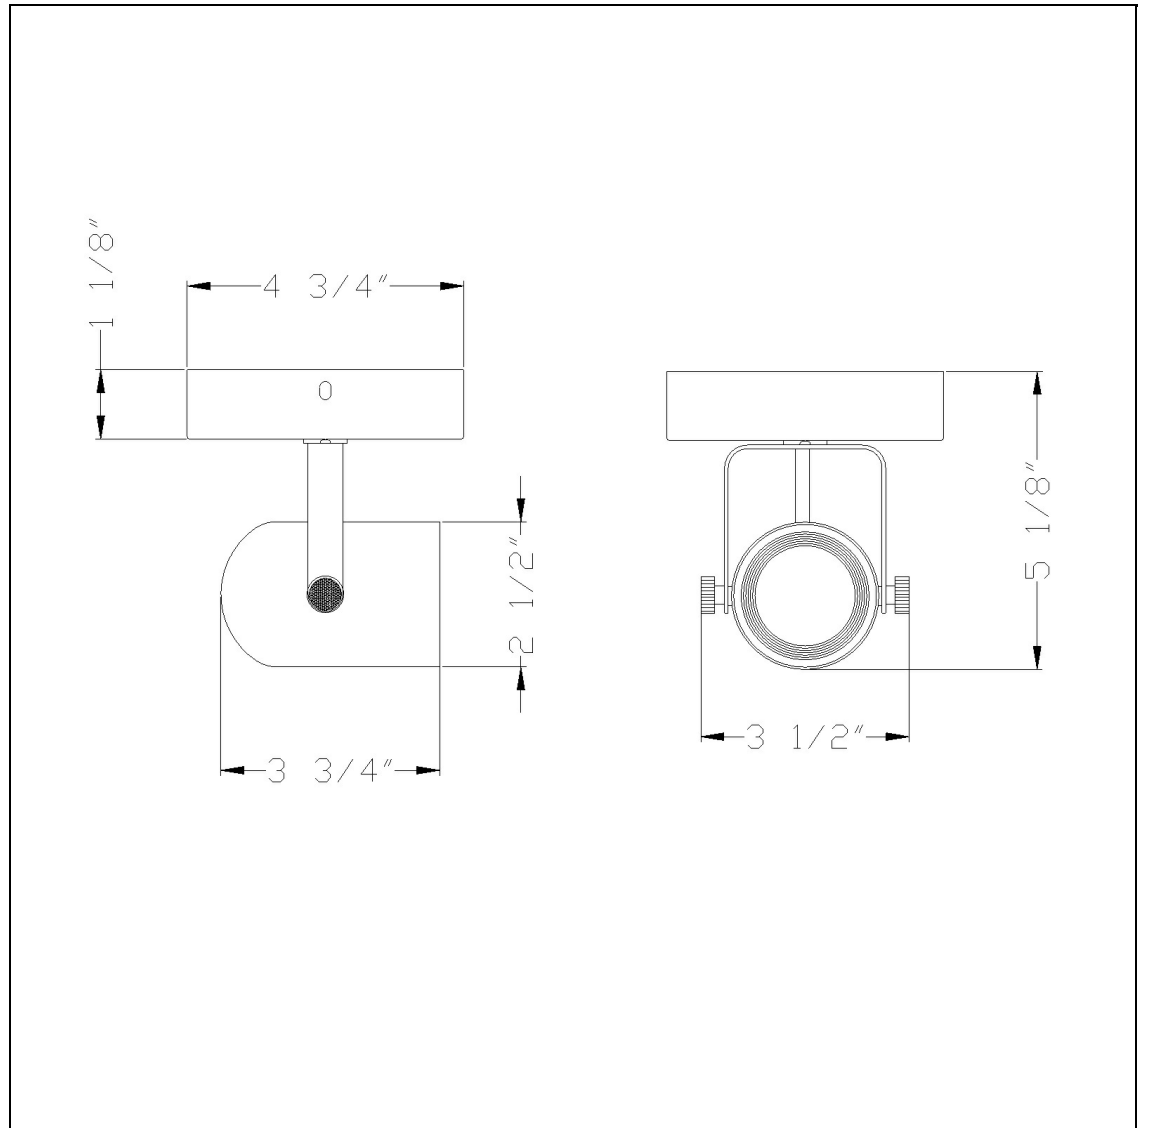

Product No. **BO-998-DB**

Description

Wall Or Ceiling Mount Spot Light,12V,Mr-16,50W Max Height Is 6In Diameter Of The Canopy Is 5In
5.5' cord w/ in-line switch
wall/ceiling mount fixture
120V, 50W max
120V, 50W max

Technical Specifications

UPC	020193067284
Wattage	50W
Switch Type	On/Off
Bulb Base	GU-10
Number of Lights	1
Color	Dark Bronze
Base Color	1

Carton 1 Dimensions	6.90 x 16.00 x 21.30
Carton 2 Dimensions	0.00 x 0.00 x 21.30
Package Dimensions	L: 21.30 W: 16.00 H: 6.90