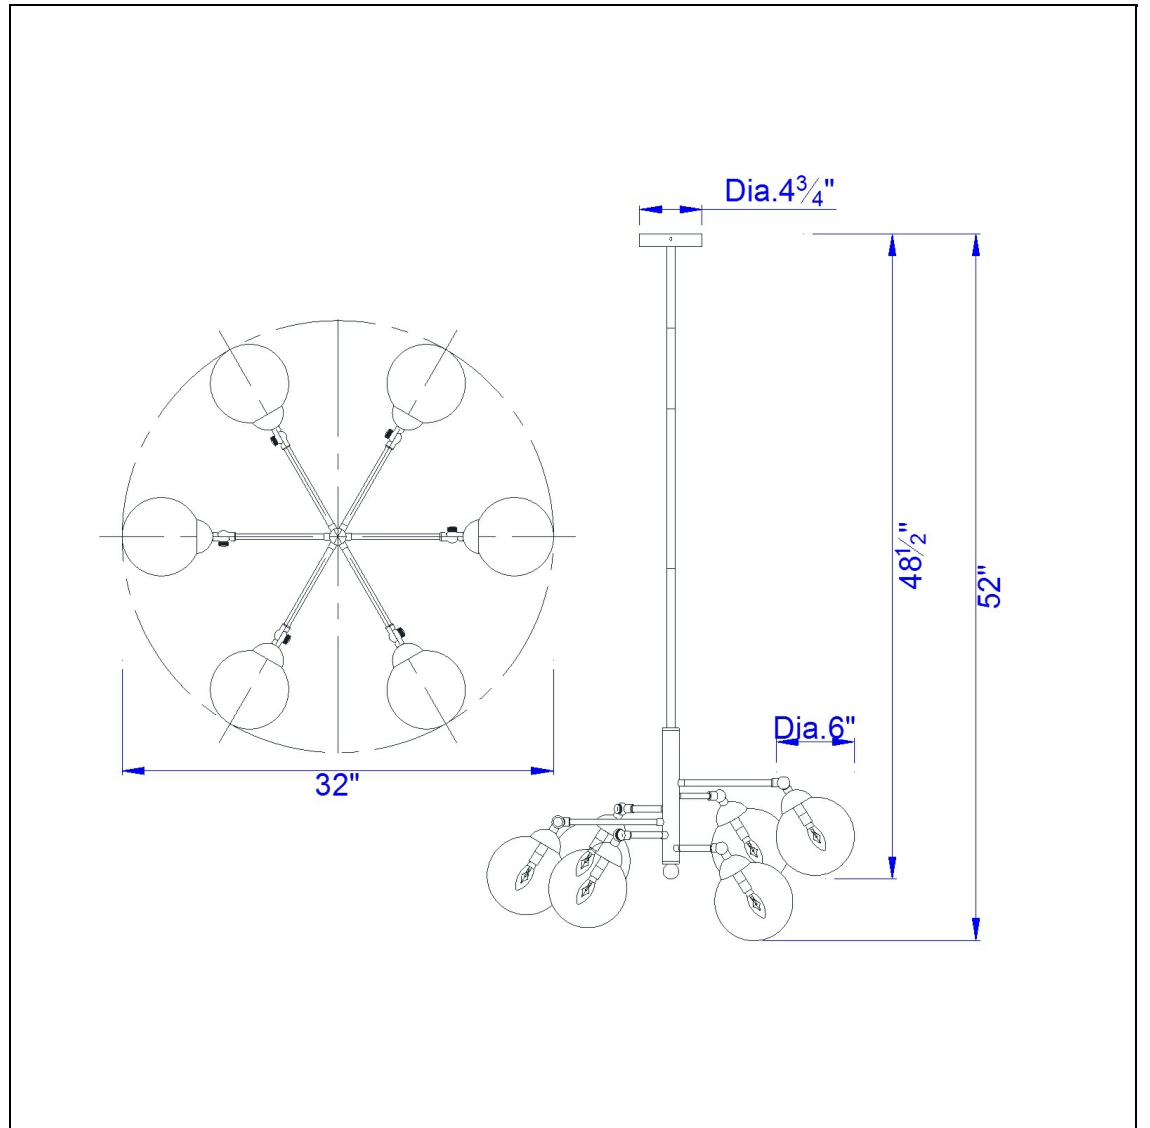

Product No. **FX-2577-6**

Description

40W X 6 Prato Metal/Glass 6 Lights  
Chandelier  
Durable Metal and Glass Construction  
Round orb pendant with smoked glass  
6 foot wire  
Canopy included  
Little to no assembly required  
Little to no assembly required  
15.3" Height Six Glass Pendant with Canopy  
in Gun metal

Technical Specifications

<b>UPC</b>	020193067284	<b>Carton 1 Dimensions</b>	16.10 x 20.50 x 22.90
<b>Wattage</b>	40WX6	<b>Carton 2 Dimensions</b>	0.00 x 0.00 x 22.90
<b>Switch Type</b>	Hardwired	<b>Package Dimensions</b>	L: 22.90 W: 20.50 H: 16.10
<b>Bulb Base</b>	E12		
<b>Number of Lights</b>	6		
<b>Color</b>	Gun Metal		
<b>Base Color</b>	1		