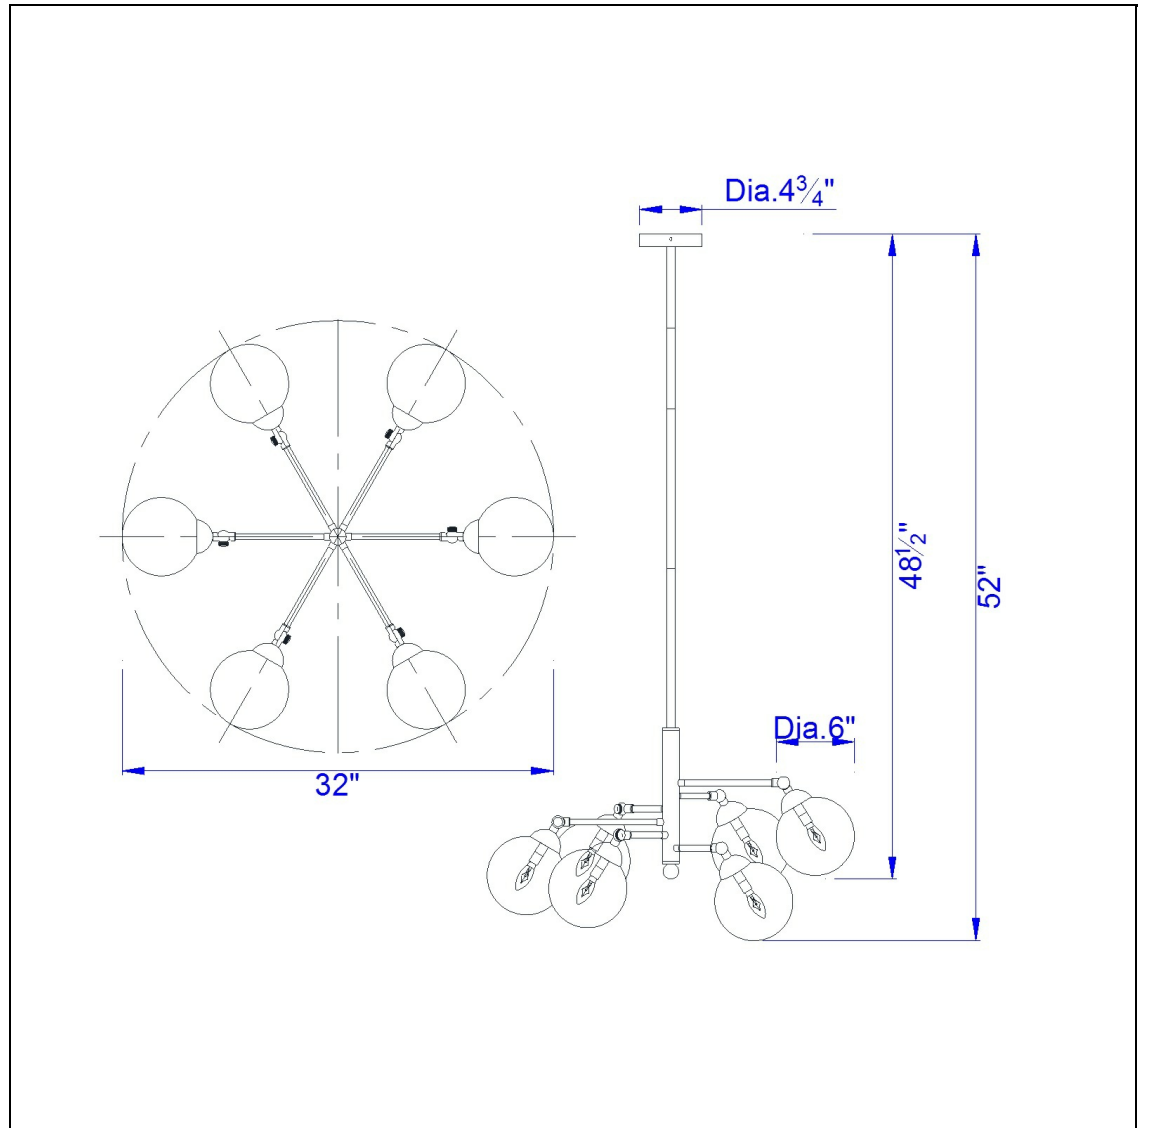

Product No. **FX-2577-6**

Description

40W X 6 Prato Metal/Glass 6 Lights
Chandelier
Durable Metal and Glass Construction
Round orb pendant with smoked glass
6 foot wire
Canopy included
Little to no assembly required
Little to no assembly required
15.3" Height Six Glass Pendant with Canopy
in Gun metal

Technical Specifications

UPC	020193067284	Carton 1 Dimensions	16.10 x 20.50 x 22.90
Wattage	40WX6	Carton 2 Dimensions	0.00 x 0.00 x 22.90
Switch Type	Hardwired	Package Dimensions	L: 22.90 W: 20.50 H: 16.10
Bulb Base	E12		
Number of Lights	6		
Color	Gun Metal		
Base Color	1		