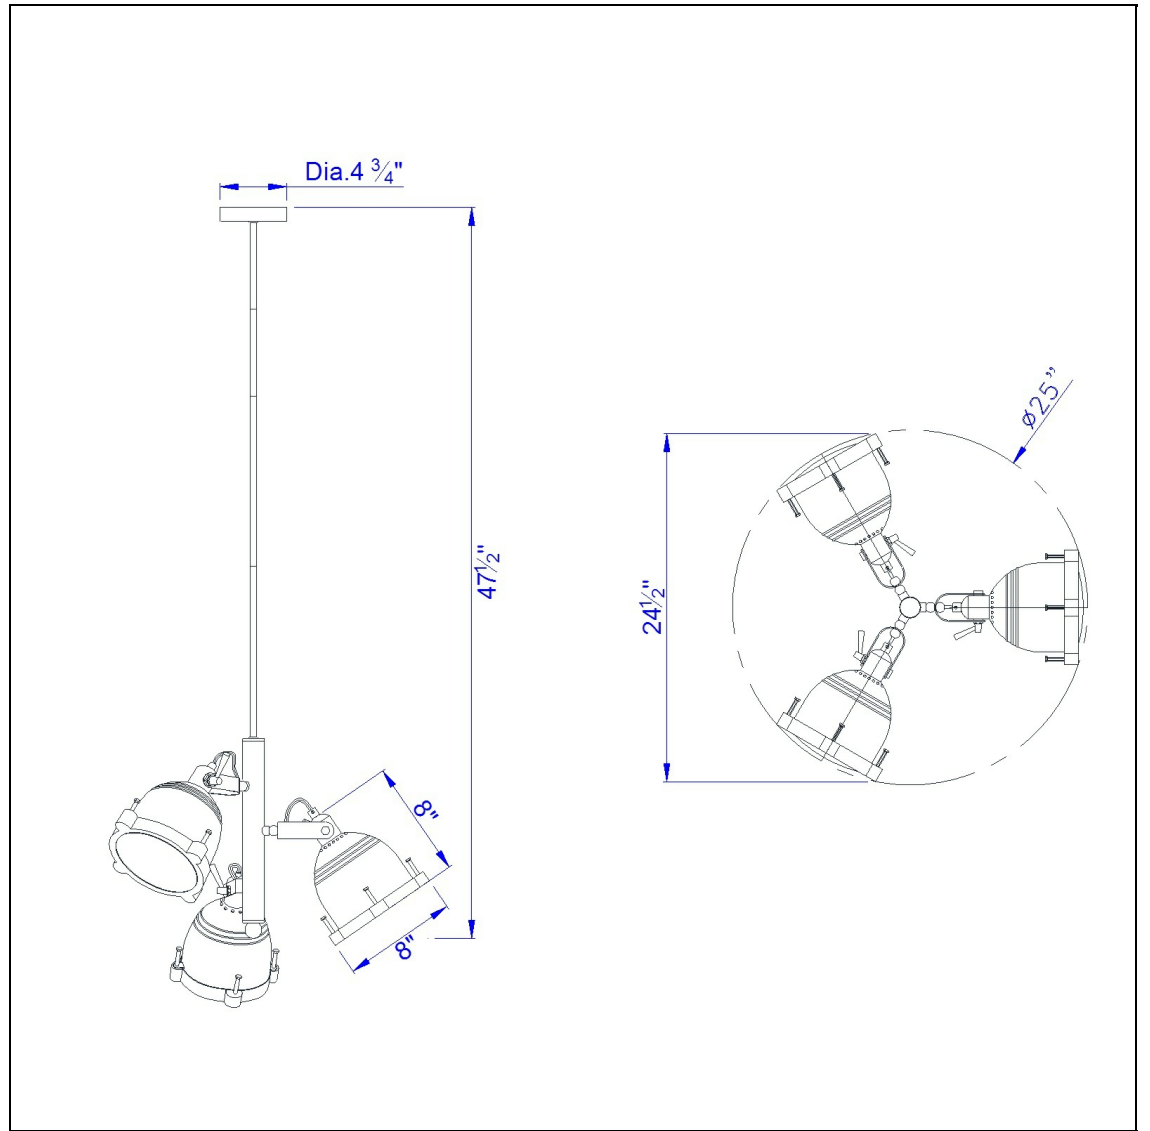

Product No. **FX-2688-3**

Description

60W X 3 Hubble 3 Light Chandelier
Durable Metal Construction
Round metal downlight handing pendant
Set of three 8" diameter lights
Canopy included
Ships in one Carton
Ships in one Carton
60W x 3 Hubble 3 light chandelier

Technical Specifications

UPC	020193067284
Wattage	60WX3
CRI	N/A
Lumen	N/A
Switch Type	Hardwired
Bulb Base	E26
Number of Lights	3
Color	Chrome
Base Color	Chrome

Carton 1 Dimensions	17.80 x 18.90 x 18.90
Carton 2 Dimensions	0.00 x 0.00 x 18.90
Package Dimensions	L: 18.90 W: 18.90 H: 17.80