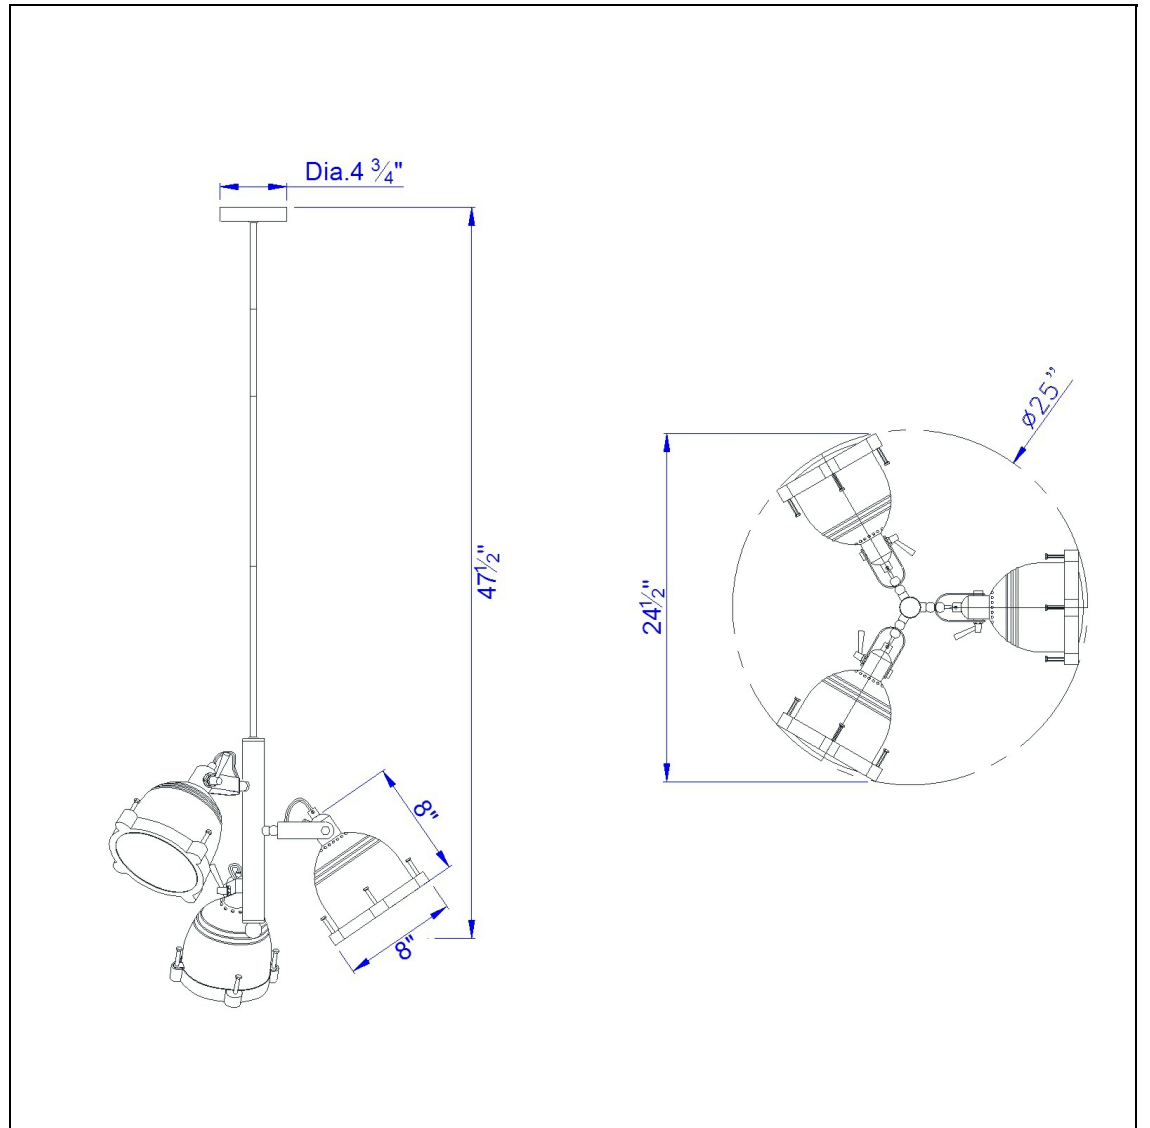

Product No. **FX-2688-3**

Description

60W X 3 Hubble 3 Light Chandelier
Durable Metal Construction
Round metal downlight handing pendant
Set of three 8" diameter lights
Canopy included
Ships in one Carton
Ships in one Carton
60W x 3 Hubble 3 light chandelier

Technical Specifications

UPC	020193067284
Wattage	60WX3
CRI	N/A
Lumen	N/A
Switch Type	Hardwired
Bulb Base	E26
Number of Lights	3
Color	Chrome
Base Color	Chrome

Carton 1 Dimensions	17.80 x 18.90 x 18.90
Carton 2 Dimensions	0.00 x 0.00 x 18.90
Package Dimensions	L: 18.90 W: 18.90 H: 17.80