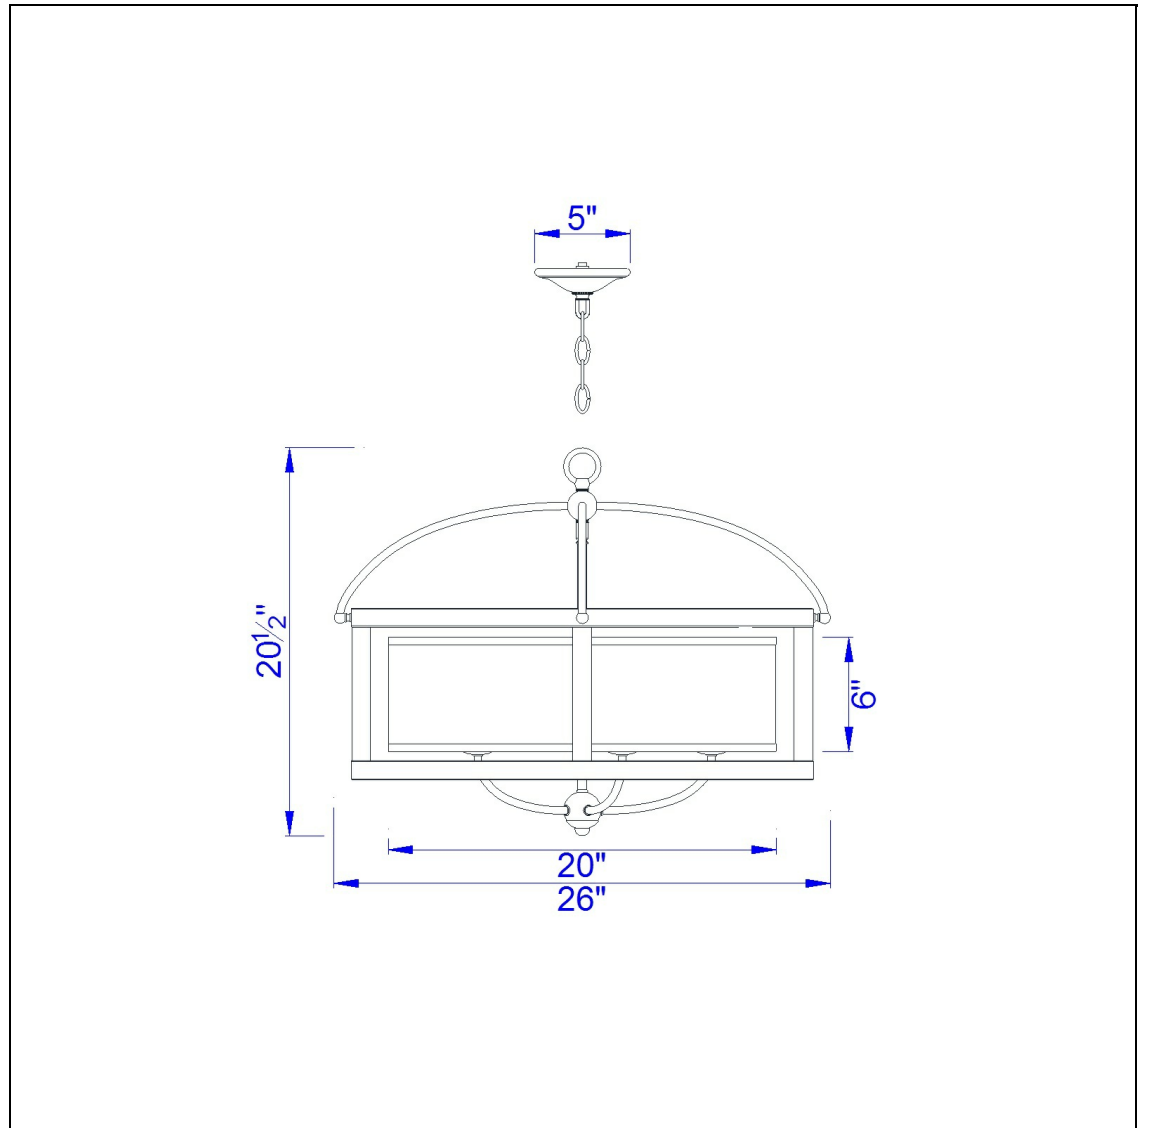

Product No. **FX-3536-5**

Description

60W X 5 Round Chandelier
Durable wood and metal construction
6 Foot Chain
10 Feet of Wire
Ships in one Carton
-
-
-
-
20.50" Inch Five Light Round Chandelier in
Dark Bronze

Technical Specifications

UPC	020193067284	Shade Top1	20.25
Wattage	60WX5	Shade Bottom1	20.25
CRI	N/A	Shade Side	6.00
Lumen	N/A	Carton 1 Dimensions	21.50 x 26.80 x 26.80
Switch Type	Hardwired	Carton 2 Dimensions	0.00 x 0.00 x 26.80
Bulb Base	E12	Package Dimensions	L: 26.80 W: 26.80 H: 21.50
Number of Lights	5		
Color	Wood		
Base Color	Wood		