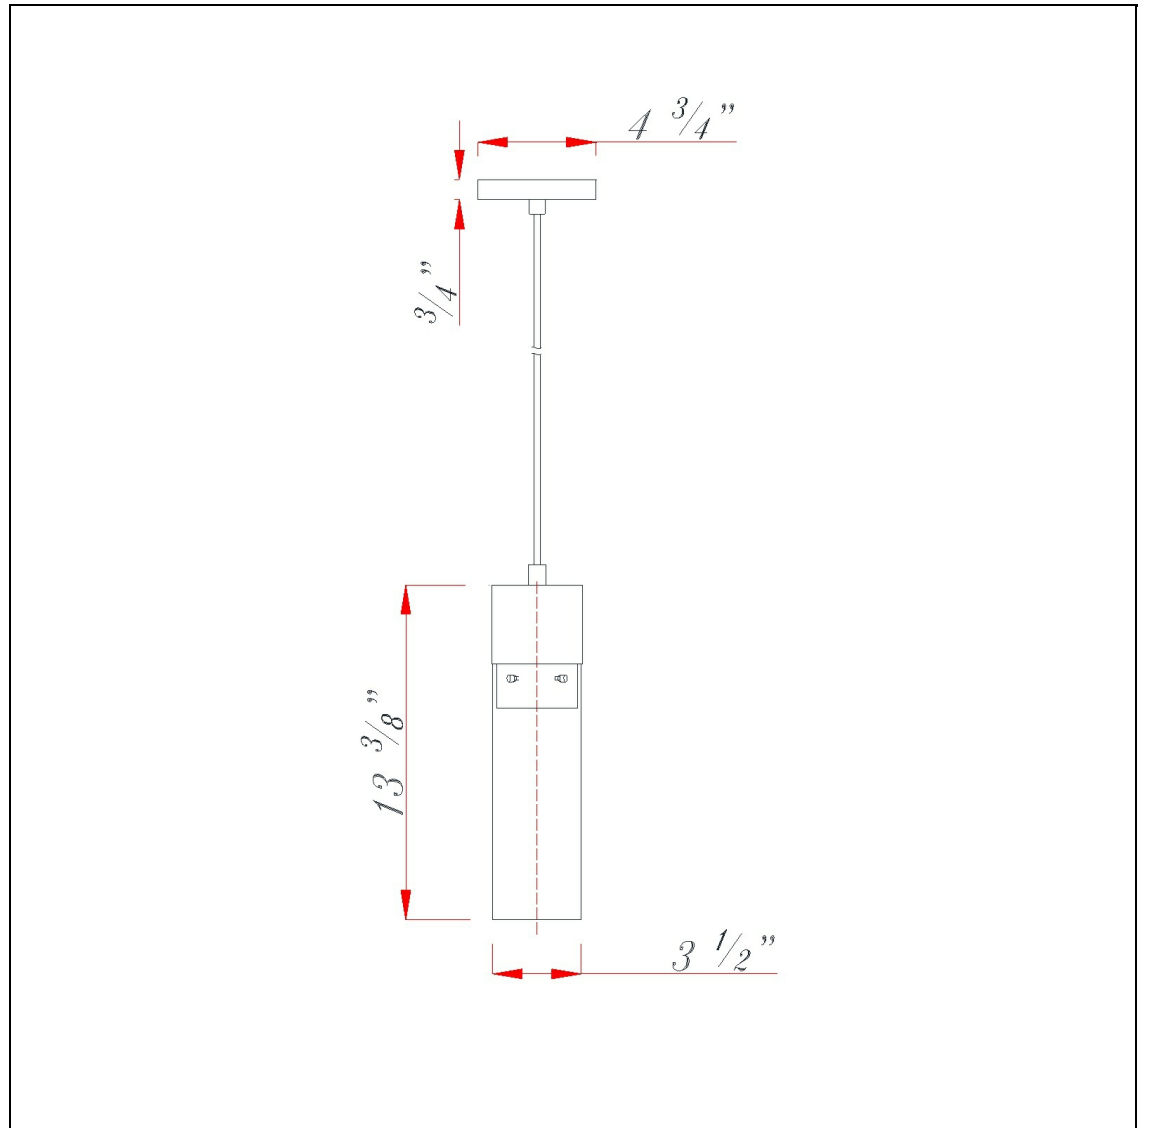

Product No. **FX-3583-1P**

Description

60W Spheroid Glass Pendant
Durable Glass Construction
6 Foot Chain
Ships In One Carton
Ships In One Carton
13 3/8" Tall Glass Pendant in Dark Bronze
Wood Finish

Technical Specifications

UPC	020193067284	Carton 1 Dimensions	20.00 x 12.30 x 17.80
Wattage	60W	Carton 2 Dimensions	0.00 x 0.00 x 17.80
CRI	N/A	Package Dimensions	L: 17.80 W: 12.30 H: 20.00
Lumen	N/A		
Switch Type	Hardwired		
Bulb Base	E12		
Number of Lights	1		
Color	Black/Wood		
Base Color	Black		