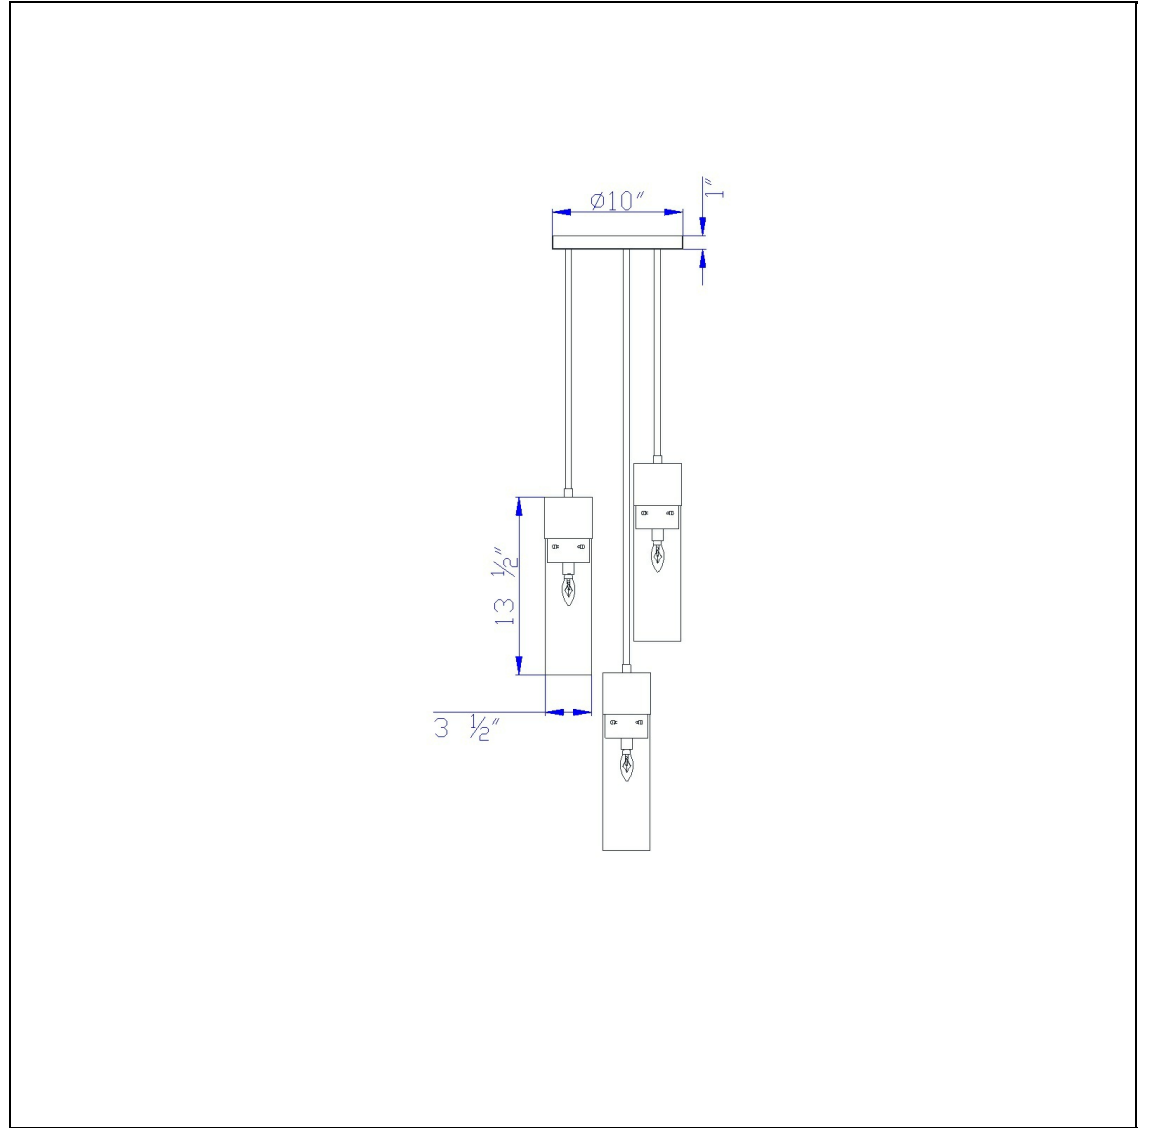

Product No. **FX-3583-3**

Description

60W X 3 Spheroid Glass Pendant  
Durable Glass Construction  
6 Foot Chain  
Ships In One Carton  
Ships In One Carton  
13 3/8" Glass Pendant in Dark Bronze Wood Finish

Technical Specifications

<b>UPC</b>	020193067284	<b>Carton 1 Dimensions</b>	14.00 x 14.00 x 20.00
<b>Wattage</b>	60WX3	<b>Carton 2 Dimensions</b>	0.00 x 0.00 x 20.00
<b>CRI</b>	N/A	<b>Package Dimensions</b>	L: 20.00 W: 14.00 H: 14.00
<b>Lumen</b>	N/A		
<b>Switch Type</b>	Hardwired		
<b>Bulb Base</b>	E12		
<b>Number of Lights</b>	3		
<b>Color</b>	Black/Wood		
<b>Base Color</b>	Black		