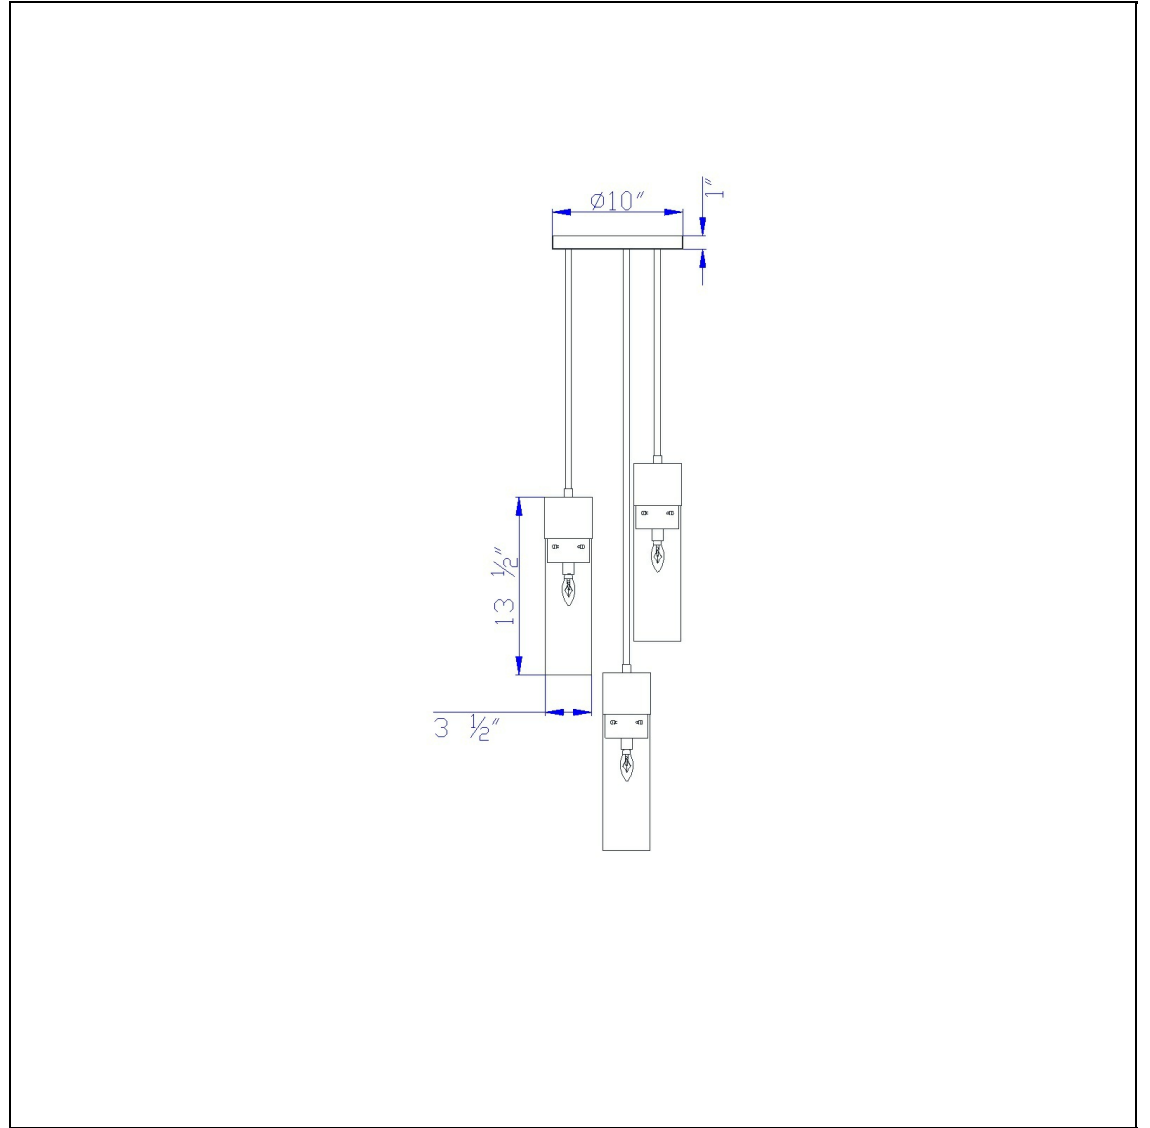

Product No. **FX-3583-3**

Description

60W X 3 Spheroid Glass Pendant
Durable Glass Construction
6 Foot Chain
Ships In One Carton
Ships In One Carton
13 3/8" Glass Pendant in Dark Bronze Wood Finish

Technical Specifications

UPC	020193067284	Carton 1 Dimensions	14.00 x 14.00 x 20.00
Wattage	60WX3	Carton 2 Dimensions	0.00 x 0.00 x 20.00
CRI	N/A	Package Dimensions	L: 20.00 W: 14.00 H: 14.00
Lumen	N/A		
Switch Type	Hardwired		
Bulb Base	E12		
Number of Lights	3		
Color	Black/Wood		
Base Color	Black		