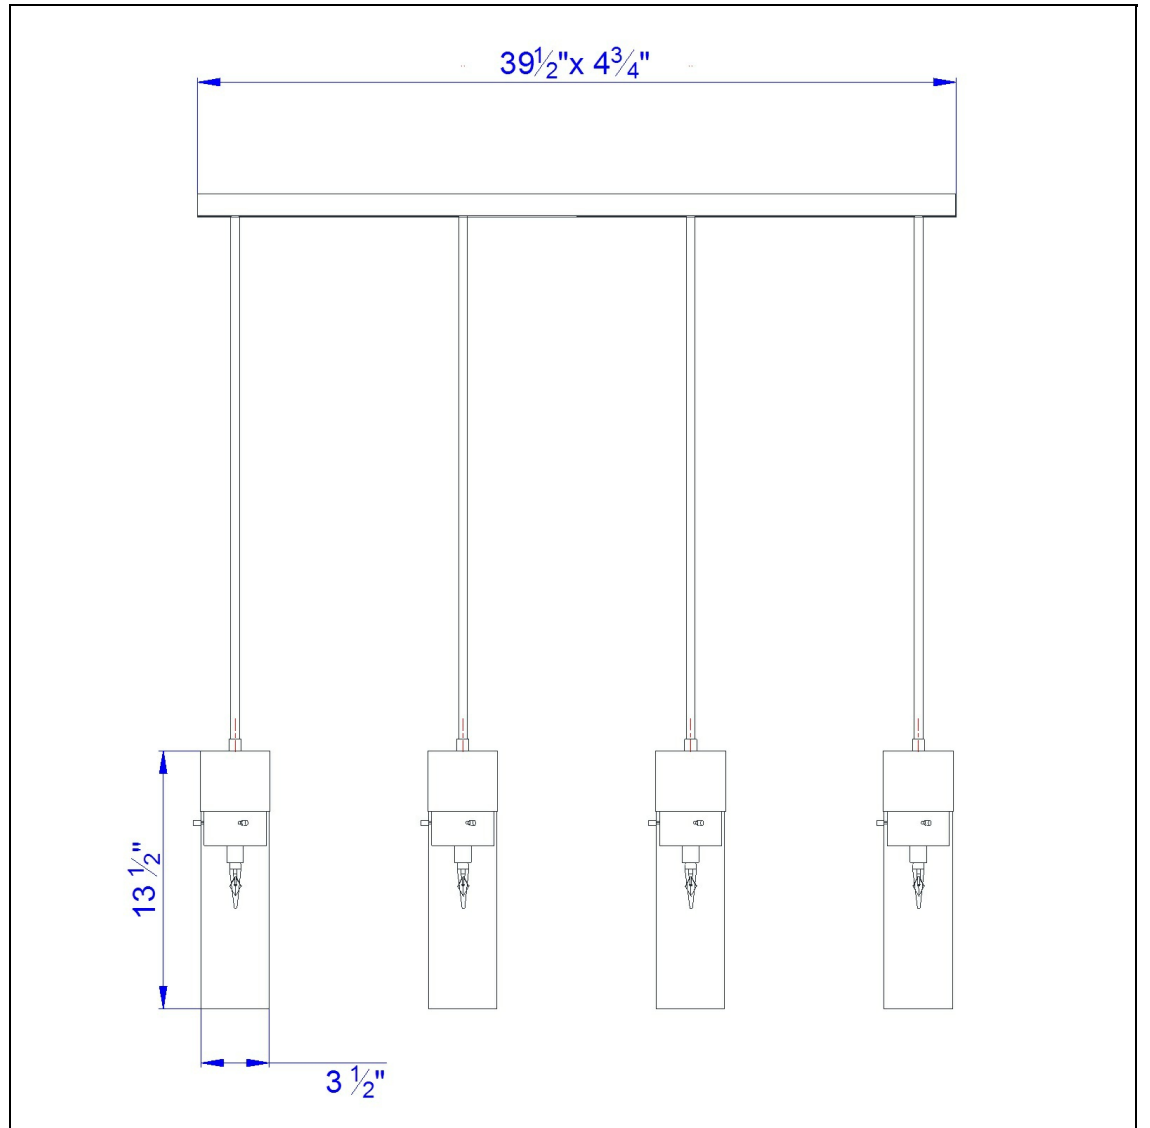

Product No. **FX-3583-4**

Description

60W X 4 Spheroid Island Fixture
Durable Glass Construction
6 Foot Chain
Ships In One Carton
Ships In One Carton
13 3/8" Tall Island Fixture in Dark Bronze
Wood Finish

Technical Specifications

UPC	020193067284
Wattage	60WX4
CRI	N/A
Lumen	N/A
Switch Type	Hardwired
Bulb Base	E12
Number of Lights	4
Color	Black/Wood
Base Color	Black

Carton 1 Dimensions	0.00 x 20.00 x 20.00
Carton 2 Dimensions	0.00 x 0.00 x 20.00
Package Dimensions	L: 20.00 W: 20.00