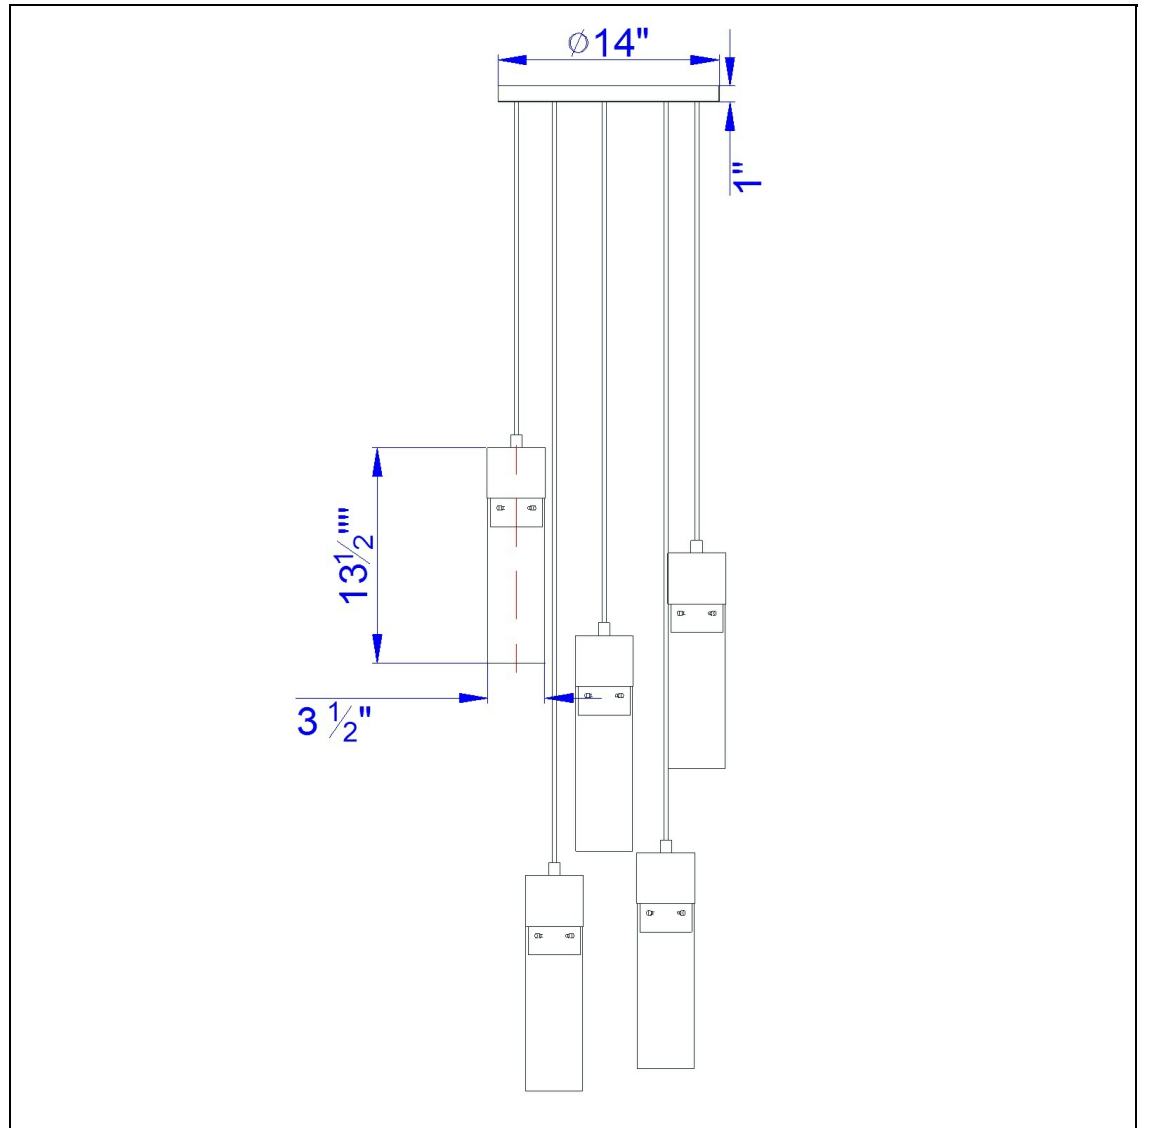

Product No. **FX-3583-5**

Description

60W X 5 Spheroid Glass Pendant
Durable Glass Construction
6 Foot Chain
Ships In One Carton
Ships In One Carton
13 3/8" Glass Pendant in Dark Bronze Wood Finish

Technical Specifications

UPC	020193067284	Carton 1 Dimensions	12.00 x 12.00 x 20.00
Wattage	60WX5	Carton 2 Dimensions	0.00 x 0.00 x 20.00
CRI	N/A	Package Dimensions	L: 20.00 W: 12.00 H: 12.00
Lumen	N/A		
Switch Type	Hardwired		
Bulb Base	E12		
Number of Lights	5		
Color	Black/Wood		
Base Color	Black		