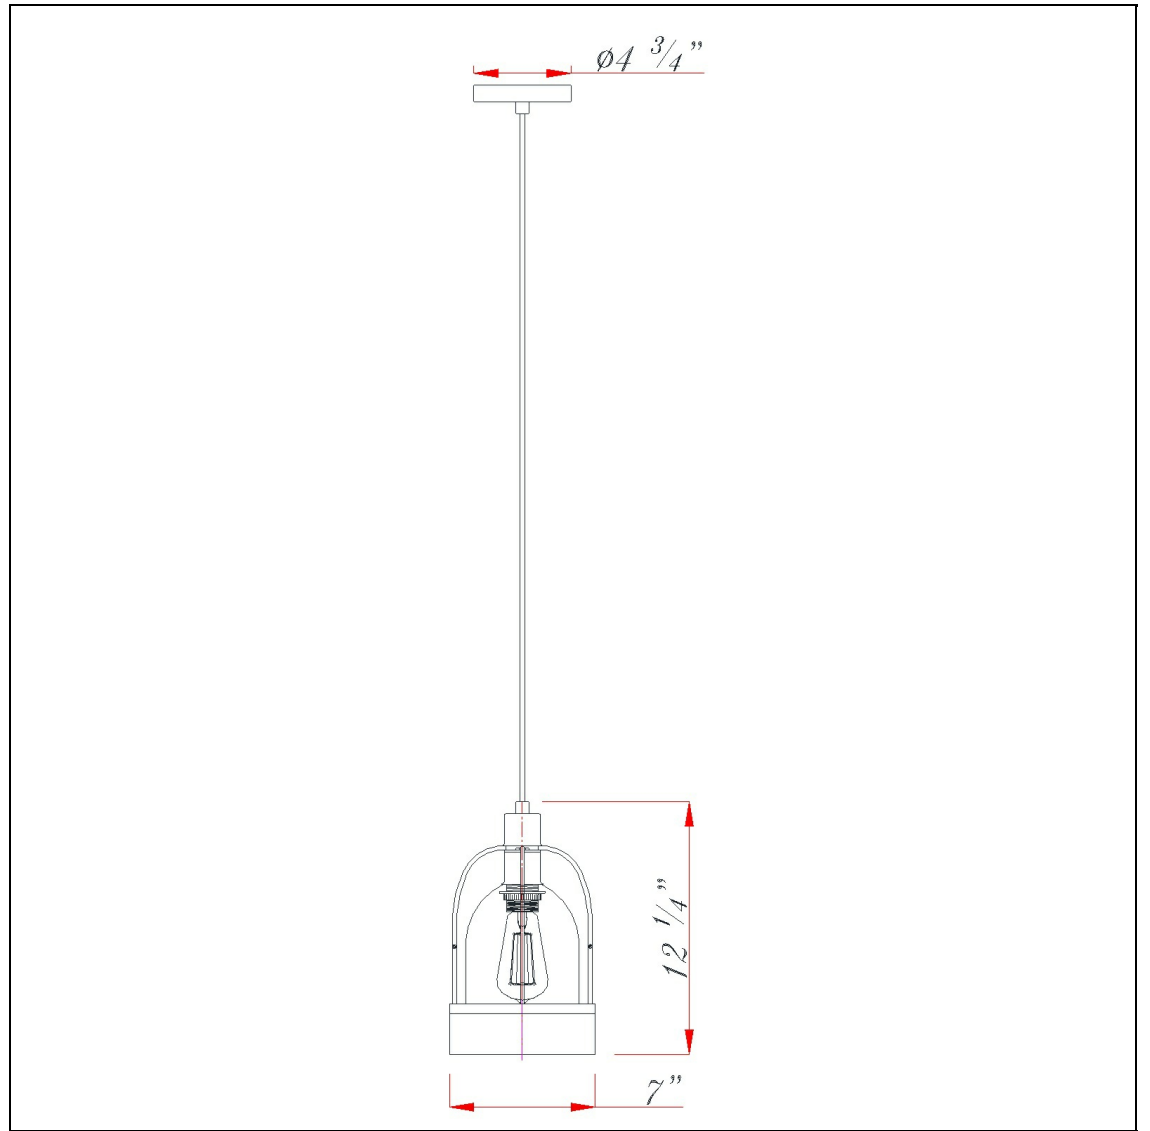

Product No. **FX-3584-1P**

Description

60W Beacon Glass Pendant(Edison Bulbs Not included)
Durable Glass Construction
6 Foot Chain
Ships In One Carton
Ships In One Carton
84" Inch Tall Glass Pendant in Dark Bronze
Wood Finish

Technical Specifications

UPC	020193067284	Carton 1 Dimensions	15.80 x 19.10 x 28.40
Wattage	60W	Carton 2 Dimensions	0.00 x 0.00 x 28.40
CRI	N/A	Package Dimensions	L: 28.40 W: 19.10 H: 15.80
Lumen	N/A		
Switch Type	Hardwired		
Bulb Base	E26		
Number of Lights	1		
Color	Black/Wood		
Base Color	Black		