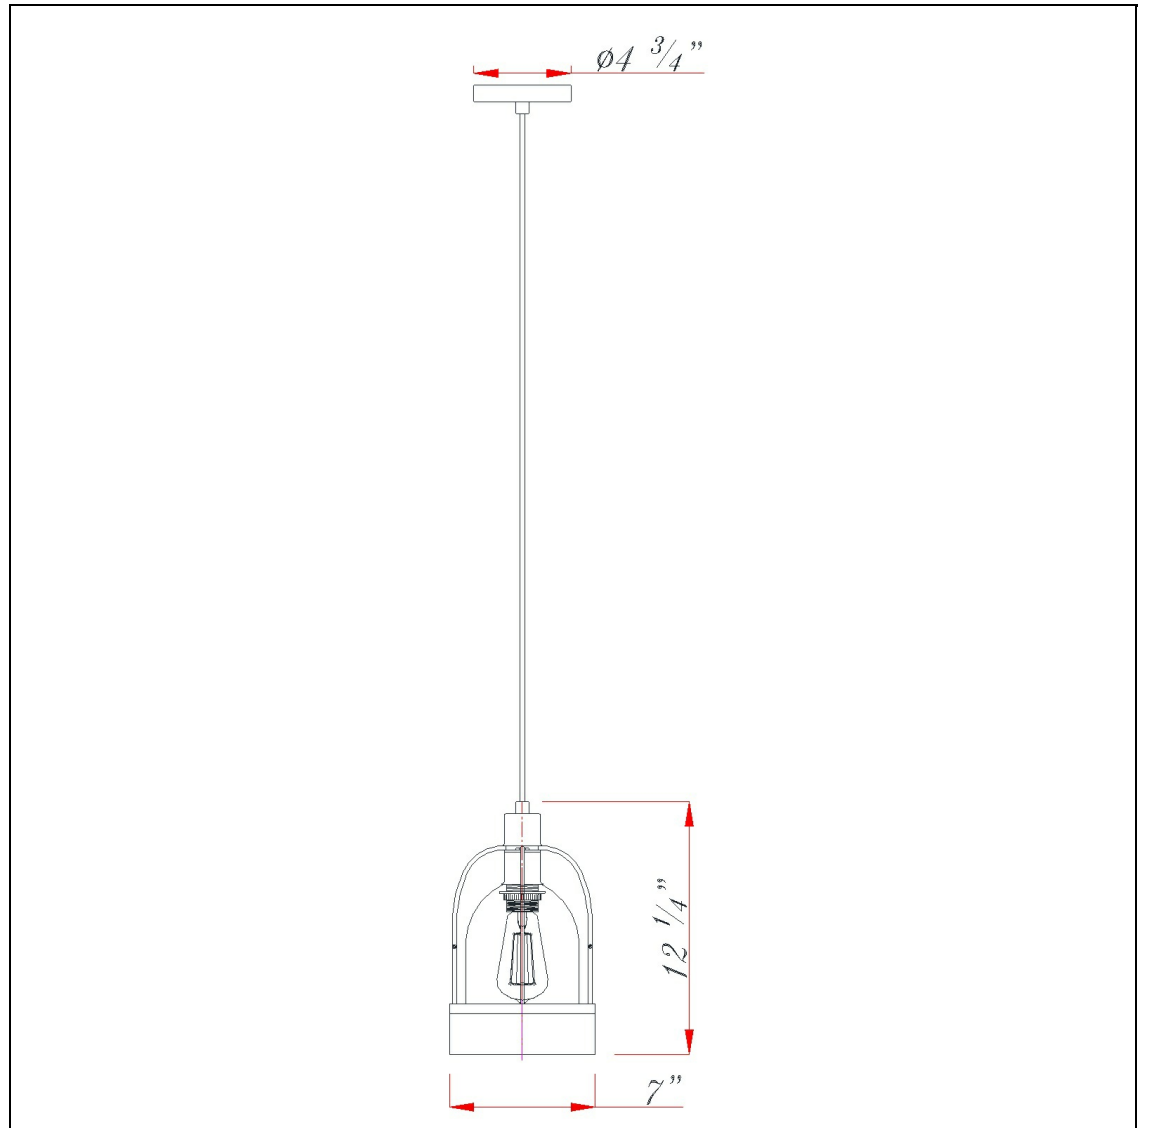

Product No. **FX-3584-1P**

Description

60W Beacon Glass Pendant(Edison Bulbs Not included)
Durable Glass Construction
6 Foot Chain
Ships In One Carton
Ships In One Carton
84" Inch Tall Glass Pendant in Dark Bronze
Wood Finish

Technical Specifications

UPC	020193067284	Carton 1 Dimensions	15.80 x 19.10 x 28.40
Wattage	60W	Carton 2 Dimensions	0.00 x 0.00 x 28.40
CRI	N/A	Package Dimensions	L: 28.40 W: 19.10 H: 15.80
Lumen	N/A		
Switch Type	Hardwired		
Bulb Base	E26		
Number of Lights	1		
Color	Black/Wood		
Base Color	Black		