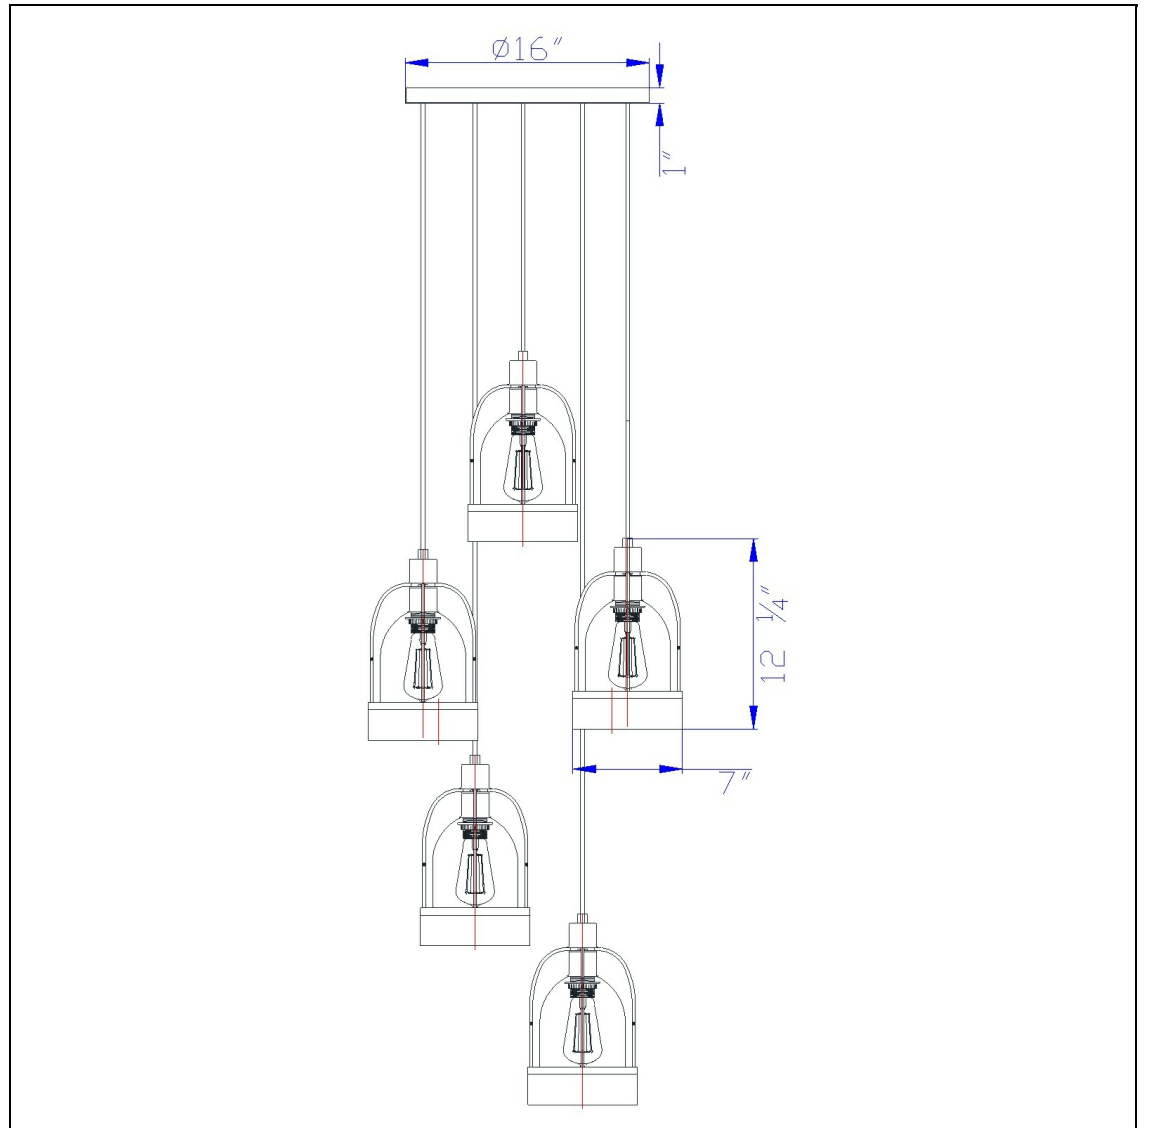

Product No. **FX-3584-5**

Description

60W X 5 Beacon Pendant Fixture(Edison  
Bulbs Not included)  
Durable Glass Construction  
6 Foot Chain  
Ships In One Carton  
Ships In One Carton  
22" Inch Tall Pendant Fixture in Dark Bronze  
Wood Finish

Technical Specifications

<b>UPC</b>	020193067284	<b>Carton 1 Dimensions</b>	0.00 x 15.80 x 15.80
<b>Wattage</b>	60WX5	<b>Carton 2 Dimensions</b>	0.00 x 0.00 x 15.80
<b>CRI</b>	N/A	<b>Package Dimensions</b>	L: 15.80 W: 15.80
<b>Lumen</b>	N/A		
<b>Switch Type</b>	Hardwired		
<b>Bulb Base</b>	E26		
<b>Number of Lights</b>	5		
<b>Color</b>	Black/Wood		
<b>Base Color</b>	Black		