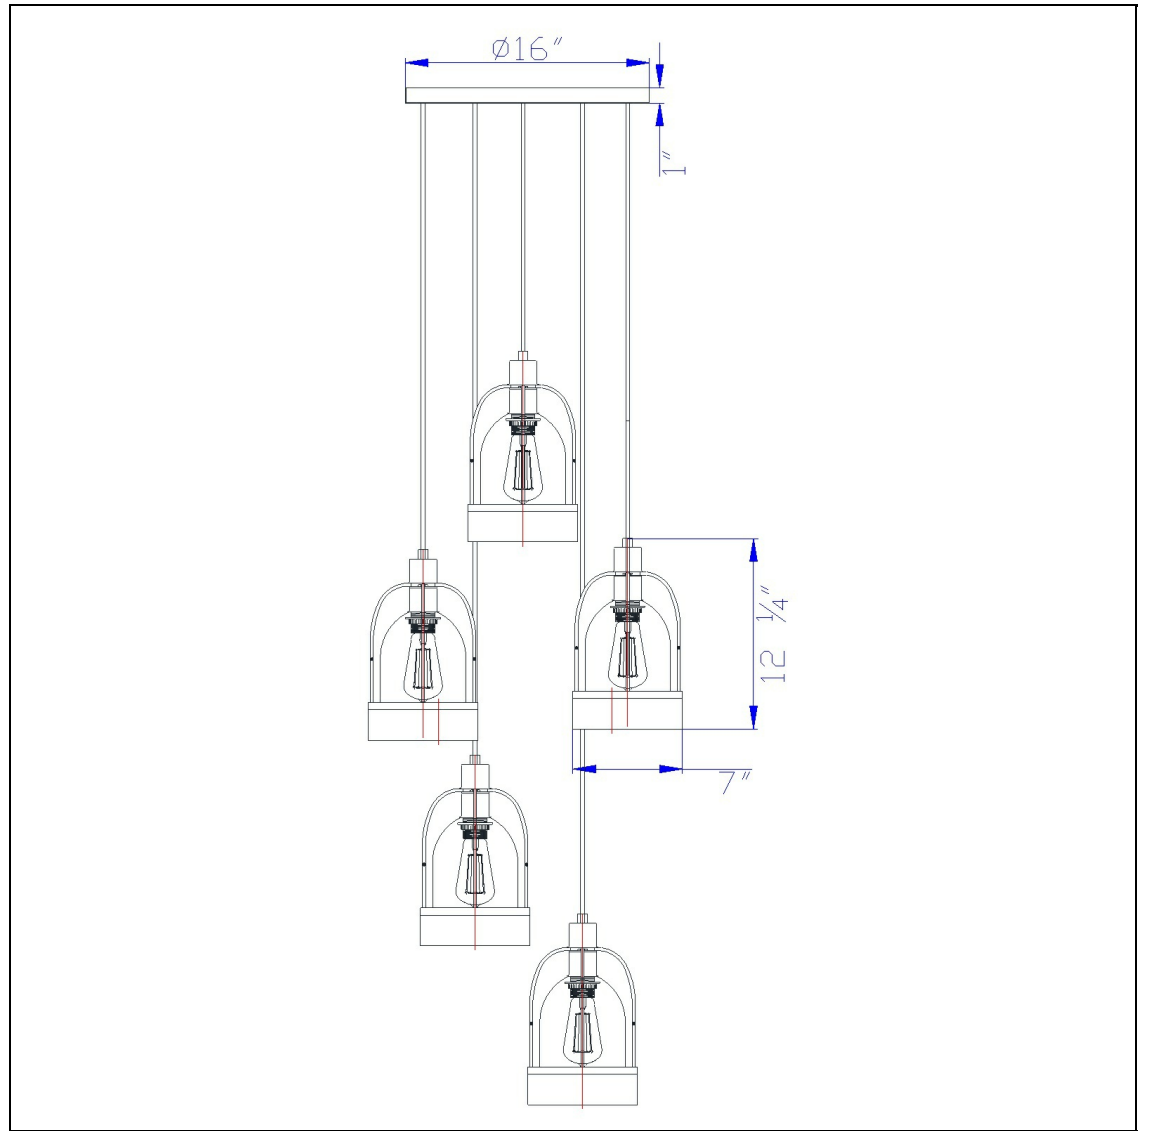

Product No. **FX-3584-5**

Description

60W X 5 Beacon Pendant Fixture(Edison
Bulbs Not included)
Durable Glass Construction
6 Foot Chain
Ships In One Carton
Ships In One Carton
22" Inch Tall Pendant Fixture in Dark Bronze
Wood Finish

Technical Specifications

UPC	020193067284	Carton 1 Dimensions	0.00 x 15.80 x 15.80
Wattage	60WX5	Carton 2 Dimensions	0.00 x 0.00 x 15.80
CRI	N/A	Package Dimensions	L: 15.80 W: 15.80
Lumen	N/A		
Switch Type	Hardwired		
Bulb Base	E26		
Number of Lights	5		
Color	Black/Wood		
Base Color	Black		